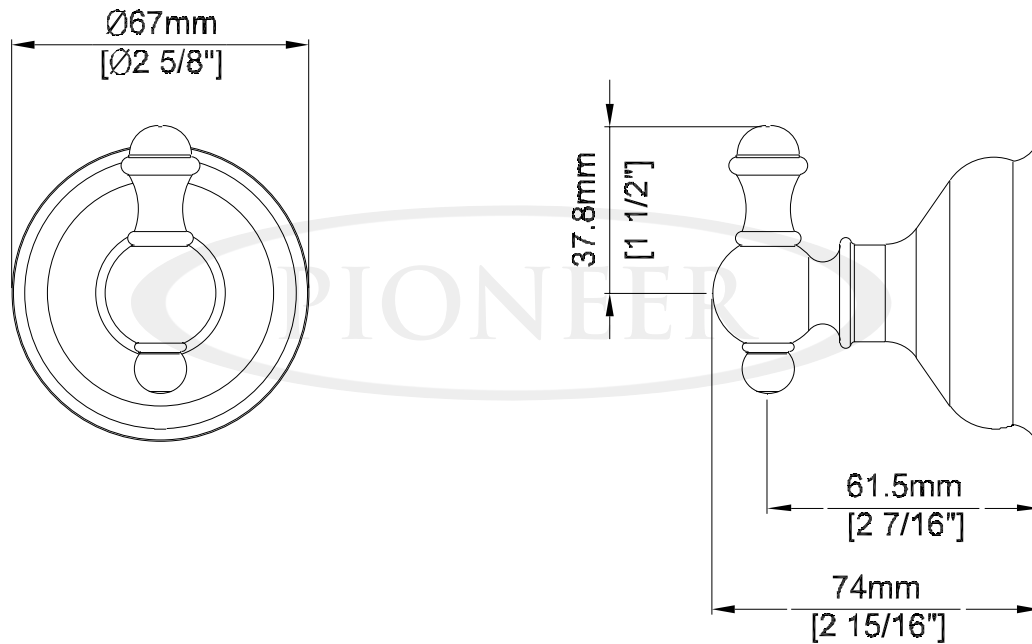

Installation Note:

Please refer to the Installation Guide for complete installation instructions

Product Diagram

ENGINEERING EXCELLENCE

Pioneer: 1-800-338-9468
Commerce, CA 90040
www.pioneerind.com
Pioneer Industries, Inc. © 2013