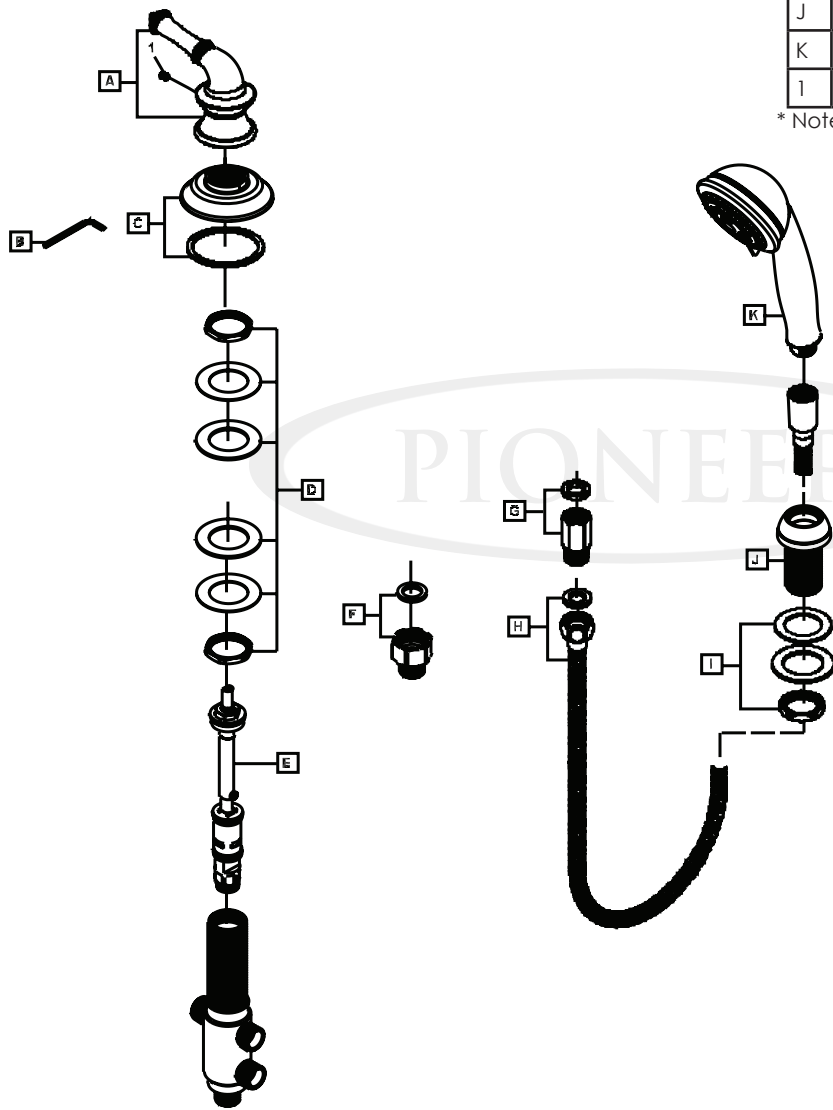

ENGINEERING EXCELLENCE

Del Mar Series #6DM820

PARTS BREAKDOWN SHEET

DESCRIPTION

- Handheld Shower Set
- Metal Lever Handle
- Two Way Diverter Valve
- Deck or Ledge Mount
- Five Function Handheld Showerhead
- Anti-Backflow Device
- 60" Stainless Steel Flex Hose

ENGINEERING EXCELLENCE

Pioneer:1-800-338-9468
 Commerce, CA 90040
 www.pioneerind.com
 Pioneer Industries, Inc. © 2013

DMPB6DM820/REV. 12 2012
 Page 1 of 3

	ITEM#	DESCRIPTION
A	X-1400002*	Del Mar Lever Handle
B	X-4900024	3/32" Allen Wrench
C	X-4600021*	Valve Escutcheon
D	X-5600003	Valve Mounting Kit
E	X-4600022	Handle Adapter
F	X-3600002	Diverter Stem
G	X-4600041	Check Valve
H	X-4600006*	60" Stainless Steel Flex Hose
I	X-5600004	Mounting Kit
J	X-4600024*	Showerhead Holder
K	X-4600007*	Five Setting Handheld Shower
l	X-4900002	3/32" Allen Screw

* Note- Please specify finish/color code while ordering.

Product Diagram

ENGINEERING EXCELLENCE

Pioneer: 1-800-338-9468
 Commerce, CA 90040
 www.pioneerind.com
 Pioneer Industries, Inc. © 2011

	ITEM#	DESCRIPTION
A	X-1400002*	Del Mar Lever Handle
B	X-4900024	3/32" Allen Wrench
C	X-4400014*	Valve Escutcheon
D	X-4600037	Valve Mounting Kit
E	X-3600004	Ceramic Cartridge Assembly
F	X-4600023	Spout Adapter
G	X-4600041	Check Valve
H	X-4600006*	60" Stainless Steel Flex Hose
I	X-5600004	Mounting Kit
J	X-4600024*	Showerhead Holder
K	X-4600007*	Five Setting Handheld Shower
l	X-4900002	3/32" Allen Screw

* Note- Please specify finish/color code while ordering.

Product Diagram

ENGINEERING EXCELLENCE

Pioneer: 1-800-338-9468
 Commerce, CA 90040
 www.pioneerind.com
 Pioneer Industries, Inc. © 2013