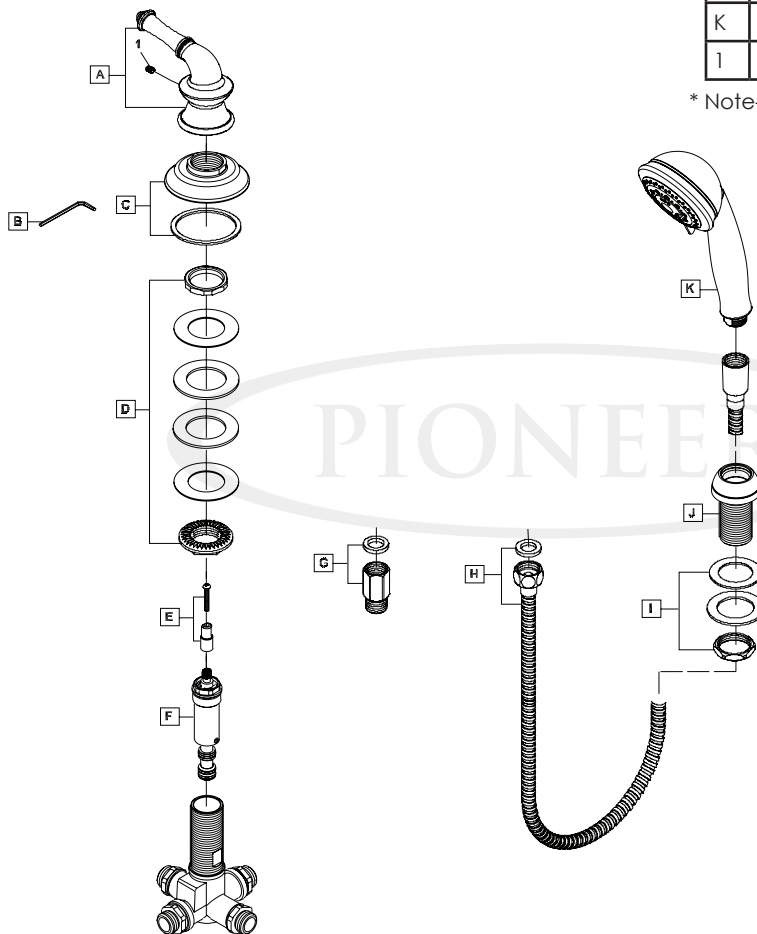

ENGINEERING EXCELLENCE

Del Mar Series #6DM820

PARTS BREAKDOWN SHEET

DESCRIPTION

- Handheld Shower Set
- Metal Lever Handle
- Two Way Diverter Valve
- Deck or Ledge Mount
- Five Function Handheld Showerhead
- Anti-Backflow Device
- 60" Stainless Steel Flex Hose

FINISHES

- PC PVD Polished Chrome
- BN PVD Brushed Nickel
- PN PVD Polished Nickel
- ORB Oil Rubbed Bronze

#6DM820 SHOWN * ADA 

STANDARDS APPLICABLE

- ASME A112.18.1
- ANSI A117.1
- ADA COMPLIANT

FLOW

- Showerhead Limited to 2.5 GPM

ENGINEERING EXCELLENCE

Pioneer:1-800-338-9468
 Commerce, CA 90040
 www.pioneerind.com
 Pioneer Industries, Inc. © 2013

DMPB6DM820/REV. 12 2012
 Page 1 of 3

	ITEM#	DESCRIPTION
A	X-1400002*	Del Mar Lever Handle
B	X-4900024	3/32" Allen Wrench
C	X-4600021*	Valve Escutcheon
D	X-5600003	Valve Mounting Kit
E	X-4600022	Handle Adapter
F	X-3600002	Diverter Stem
G	X-4600041	Check Valve
H	X-4600006*	60" Stainless Steel Flex Hose
I	X-5600004	Mounting Kit
J	X-4600024*	Showerhead Holder
K	X-4600007*	Five Setting Handheld Shower
l	X-4900002	3/32" Allen Screw

* Note- Please specify finish/color code while ordering.

Product Diagram

ENGINEERING EXCELLENCE

Pioneer: 1-800-338-9468
 Commerce, CA 90040
 www.pioneerind.com
 Pioneer Industries, Inc. © 2011

	ITEM#	DESCRIPTION
A	X-1400002*	Del Mar Lever Handle
B	X-4900024	3/32" Allen Wrench
C	X-4400014*	Valve Escutcheon
D	X-4600037	Valve Mounting Kit
E	X-3600004	Ceramic Cartridge Assembly
F	X-4600023	Spout Adapter
G	X-4600041	Check Valve
H	X-4600006*	60" Stainless Steel Flex Hose
I	X-5600004	Mounting Kit
J	X-4600024*	Showerhead Holder
K	X-4600007*	Five Setting Handheld Shower
l	X-4900002	3/32" Allen Screw