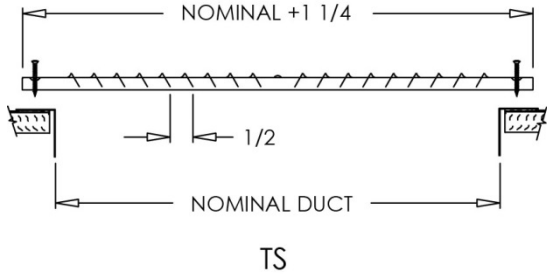

Plated Metal

- ☐ Antique Brass
- ☐ Black Nickel
- ☐ Oil Rub Bronze
- ☐ Pewter
- ☐ Polished Brass
- ☐ Polished Chrome
- ☐ Satin Nickel

Additional Information:

Project / Location:
Engineer:
Architect:
Contractor:

Submittal Notes