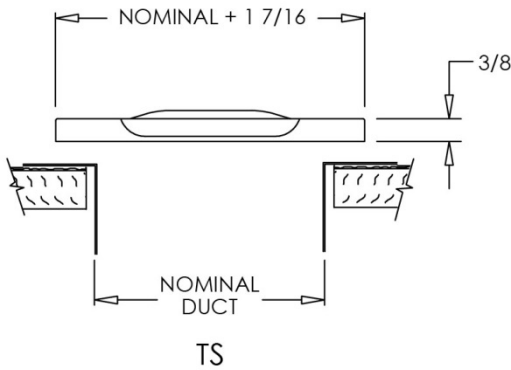

Plated Metal

- ☐ Antique Brass
- ☐ Black Nickel
- ☐ Oil Rub Bronze
- ☐ Pewter
- ☐ Polished Brass
- ☐ Polished Chrome
- ☐ Satin Nickel

Additional Information:

Project / Location:
Engineer:
Architect:
Contractor:

Submittal Notes