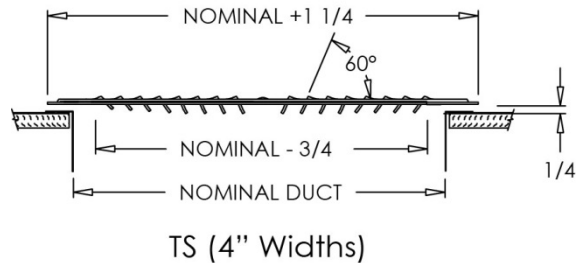

Plated Metal

- ☐ Antique Brass
- ☐ Black Nickel
- ☐ Oil Rub Bronze
- ☐ Pewter
- ☐ Polished Brass
- ☐ Polished Chrome
- ☐ Satin Nickel

Additional Information:

Project / Location:
Engineer:
Architect:
Contractor:

Submittal Notes