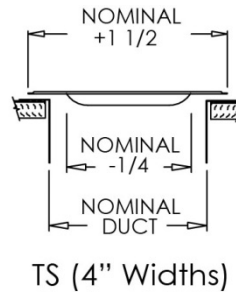

Plated Metal

- ☐ Antique Brass
- ☐ Black Nickel
- ☐ Oil Rub Bronze
- ☐ Pewter
- ☐ Polished Brass
- ☐ Polished Chrome
- ☐ Satin Nickel

Additional Information:

Project / Location:
Engineer:
Architect:
Contractor:

Submittal Notes