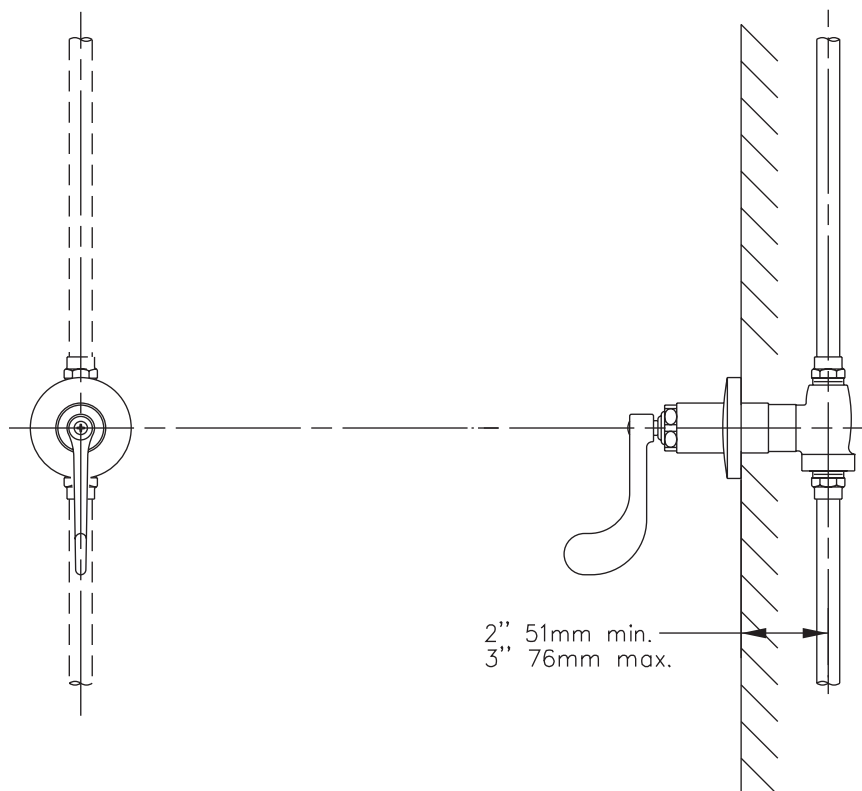

022 Volume Control Valve

Symmons concealed volume control valve with positive shut-off and single blade lever handle.

**SYMMONS PRODUCTS MEET
ANSI A112.18.1M**

Job/Location

.....
.....

Engineer

.....
.....

Contractor