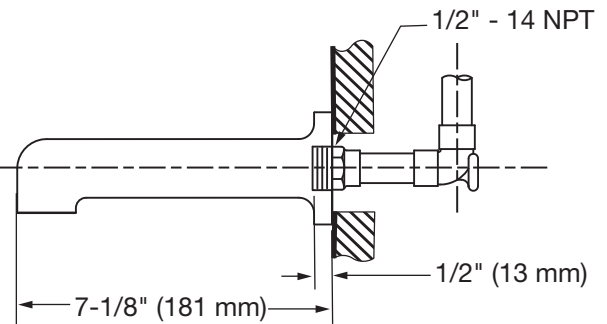

Standards / Certifications

ASME A112.18.1-2005/CSA B125.1-05

Warranty

- Limited Lifetime - to the original end purchaser in consumer installations
- 5 years - for commercial installations

Dimensions Diverter Tub Spout, 532TS

Note: Dimensions subject to change without notice.

Dimensions Diverter Tub Spout, 532TSD

Note: Dimensions subject to change without notice.