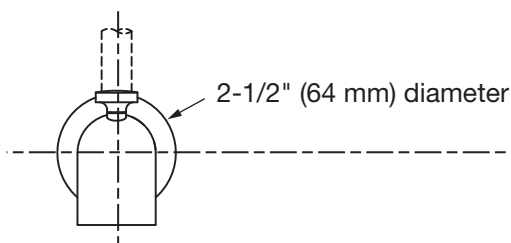

Note: Dimensions subject to change without notice.

Dimensions Diverter Tub Spout, 532TSD

Note: Dimensions subject to change without notice.