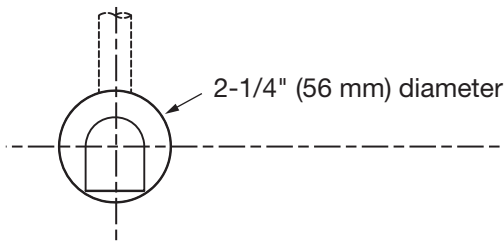

Location:

SYMMONS[®] Museo[™]

Tub Spouts 532TS and 532TSD

Specification Submittal

Model 532TS

Model 532TSD

Feature Highlights

- Metal construction
- Polished chrome finish (standard)
- Diverter spout (532TSD only)

Note: Dimensions subject to change without notice.

Dimensions Diverter Tub Spout, 532TSD

Note: Dimensions subject to change without notice.