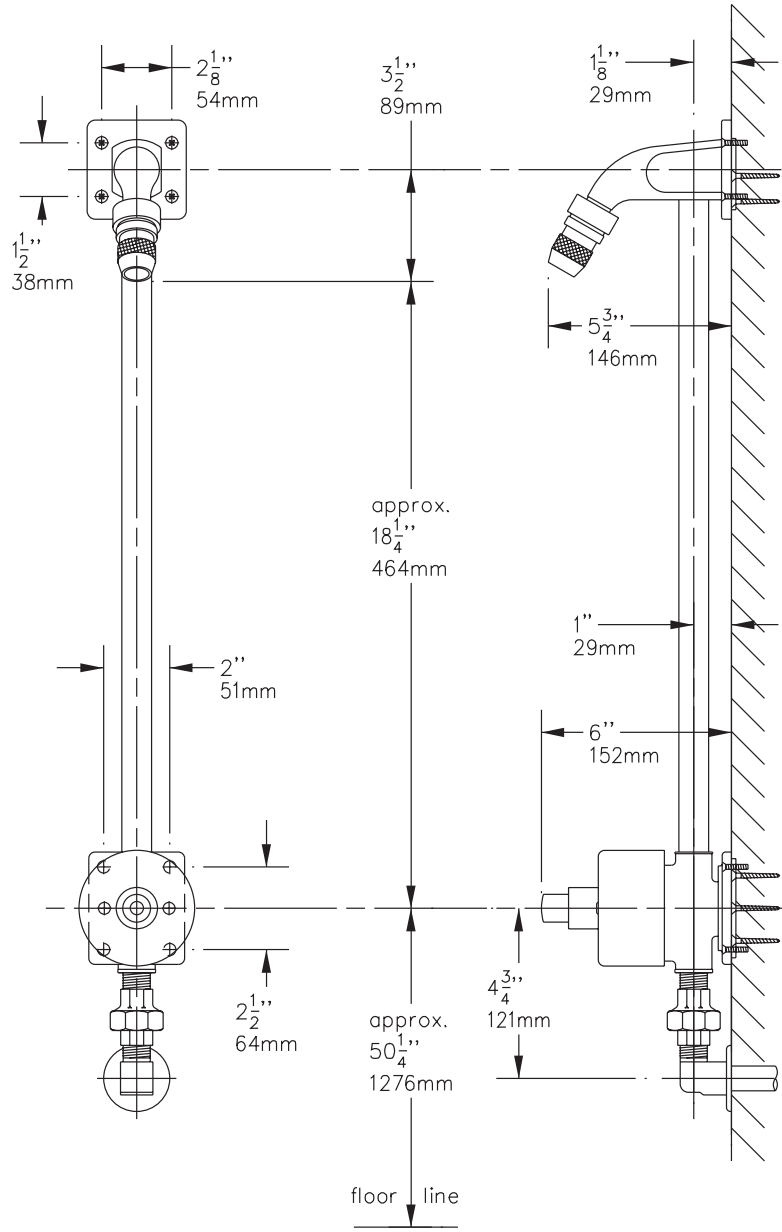

3-330

Showeroff® exposed shower limiter valve with integral stop, wall flange, union and street ell with escutcheon. 20" head riser with extended head bracket. Fre-Flo shower head with adjustable spray. Nozzle-type design for maximum protection against hard water mineral build-up.

Suffix A: Anchor plate for use with ceramic tile

This drawing to be used for rough-in installation only. All floor to center dimensions optional. Concealed piping and fittings not furnished by manufacturer. For ADA compliance (Americans with Disabilities Act) consult ADAAG or your state regulations for proper product choice and mounting locations. For complete installation, adjustment and service information see installation instructions.