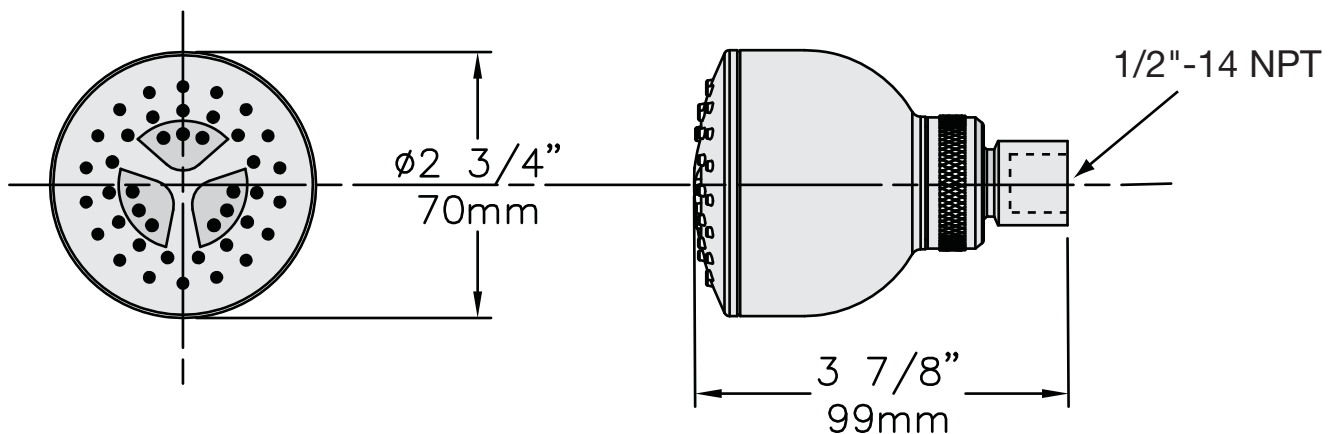

Dimensions Shower Head, 4-141

Note: Dimensions subject to change without notice.

Symmons Industries, Inc. ■ 31 Brooks Drive ■ Braintree, MA 02184
(800) 796-6667, (781) 848-2250 ■ Fax (800) 961-9621, (781) 843-3849
Website: www.symmons.com ■ Email: customerservice@symmons.com

©2003 - 2009 Symmons Industries, Inc. Printed in U.S.A. ■ 030609