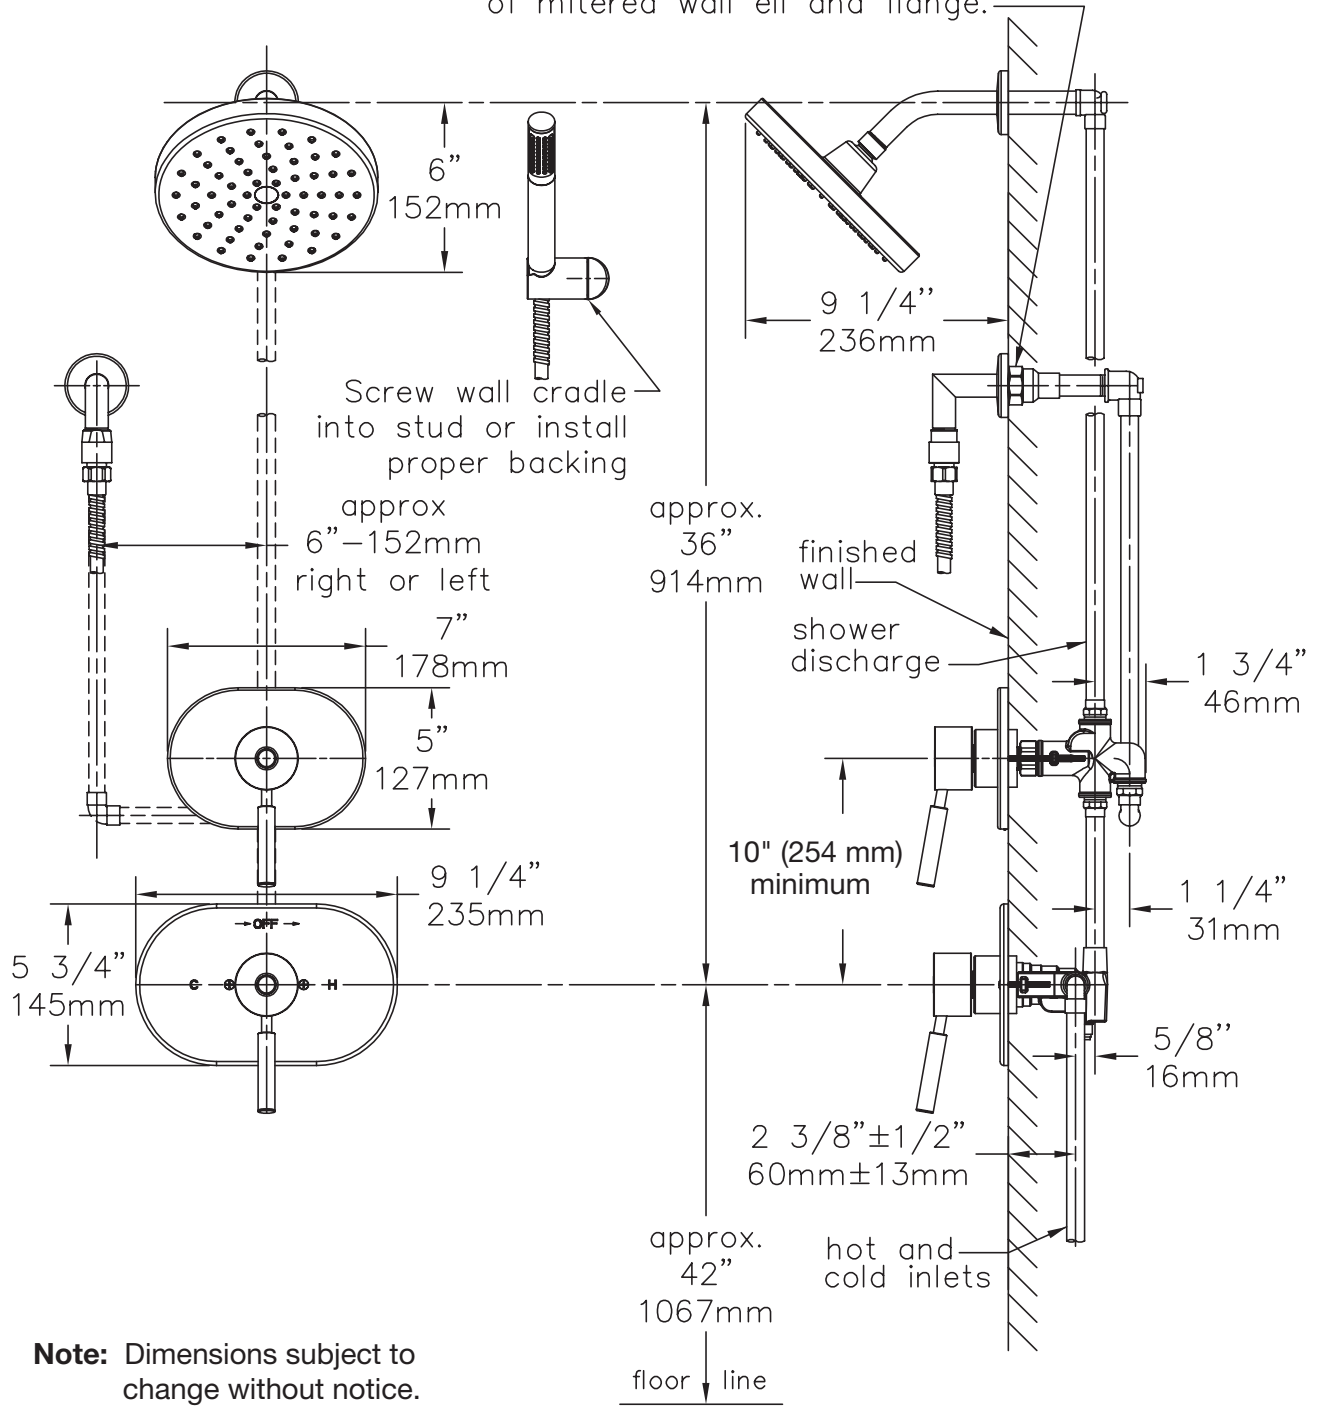

### Feature Highlights

- Symmons Shower System with Hand Shower
- Symmons Temptrol® pressure balancing mixing valve with adjustable stop screw to limit handle turn
- Separate dual outlet lever diverter valve
- Wall/hand shower with 5 foot flexible metal hose, in-line vacuum breaker, wall connection and cradle for hand shower mounting
- Shower head with mounting bracket
- Flow rate 2.5 gpm (9.5 L/min) for both shower head and hand shower
- Metal construction with polished chrome finish

### Options / Modifications

*Append appropriate -suffix to model number*

- IPS 1/2 inch female IPS connections on Symmons Temptrol® mixing valve
- X Symmons Temptrol® mixing valve includes integral service stops to allow water shut-off for service, p/n 4000-X-BODY. (Option only applies when ordering model 4305.)
- 2.0 2.0 (7.6 L/min) Flow rate restrictor
- 1.5 1.5 (5.7 L/min) Flow rate restrictor

## Dimensions *Sereno Shower System with Hand Shower, 4305*

Female 1/2" NPT thread must be recessed 7/8" (22mm) min. 2" (51mm) max. from finished wall for proper installation of mitered wall ell and flange.

**Note:** Dimensions subject to change without notice.