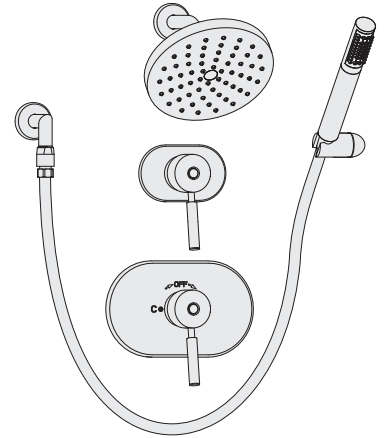

### Feature Highlights

- Symmons Shower System with Hand Shower
- Symmons Temptrol® pressure balancing mixing valve with adjustable stop screw to limit handle turn
- Separate dual outlet lever diverter valve
- Wall/hand shower with 5 foot flexible metal hose, in-line vacuum breaker, wall connection and cradle for hand shower mounting
- Shower head with mounting bracket
- Flow rate 2.5 gpm (9.5 L/min) for both shower head and hand shower
- Metal construction with polished chrome finish