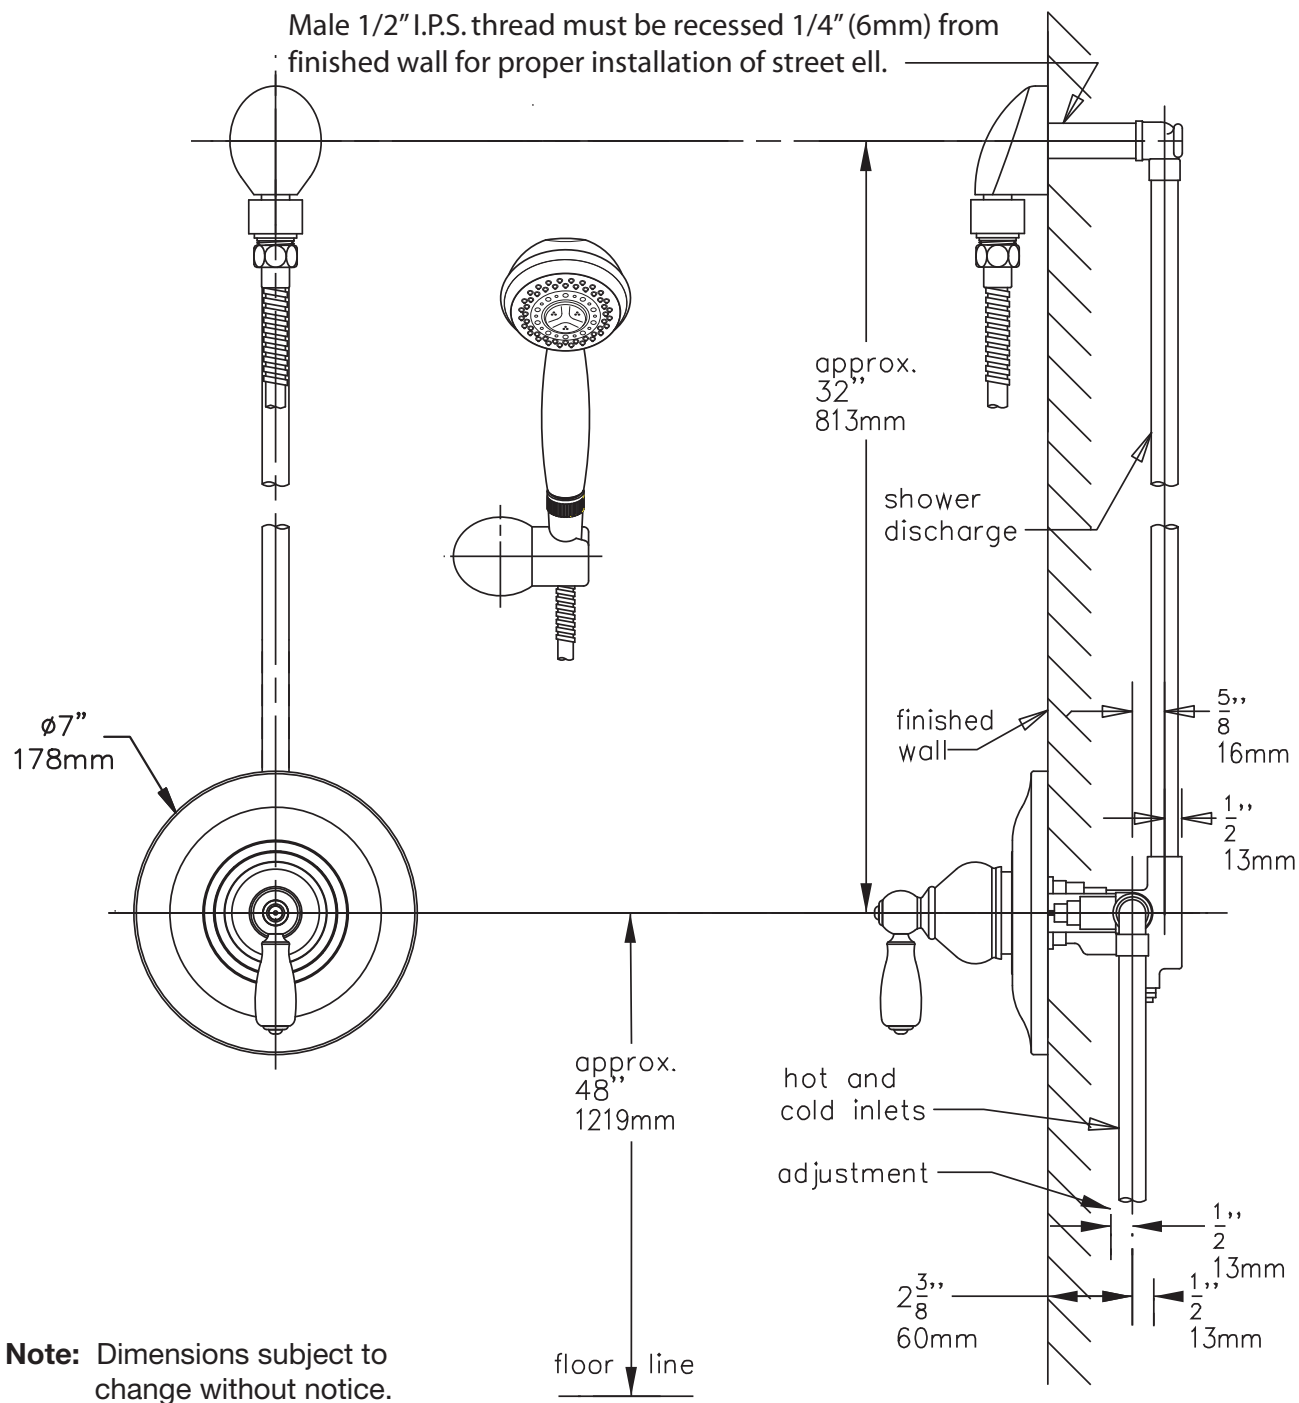

Dimensions *Allura Hand Shower System, 4703*

Symmons Industries, Inc. ■ 31 Brooks Drive ■ Braintree, MA 02184
(800) 796-6667, (781) 848-2250 ■ Fax (800) 961-9621, (781) 664-1300
Website: www.symmons.com ■ Email: customerservice@symmons.com

©2009 Symmons Industries, Inc. Printed in U.S.A. ■ 031009 ■ ZV-684

SYMMONS®
the smart choice™