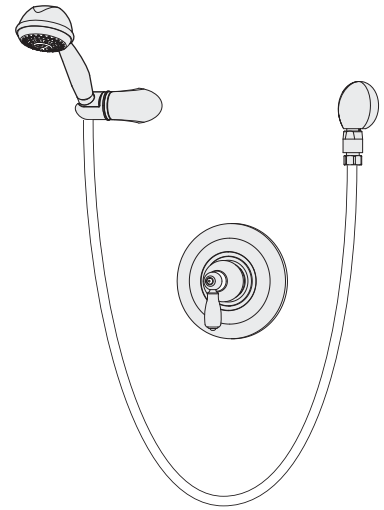

Location:

SYMMONS® Allura™

Hand Shower System 4703

Specification Submittal

Feature Highlights

- Symmons hand shower system with lever handles.
- Symmons Temptrol® pressure balancing mixing valve with adjustable stop screw to limit handle turn.
- Wall/hand shower with 5 foot flexible metal hose, in-line vacuum breaker, wall connection and cradle for hand shower mounting
- Flow rate 2.5 gpm (9.5 L/min)
- Polished chrome finish

Model Numbers

- 4703Hand Shower System with Symmons Temptrol® pressure balancing mixing valve p/n 4000-BODY
- 4703-TRMTrim only, valve must be ordered separately
- 4000-BODY Symmons Temptrol® pressure balancing mixing valve without trim
- 4000-X-BODY ...Symmons Temptrol® pressure balancing mixing valve without trim. Valve includes integral service stops to allow water shut-off for service.

Finish Options / Modifications

Append appropriate -suffix to model number.

- STN Satin nickel
- Polished chrome (standard finish)

Options / Modifications

Append appropriate -suffix to model number.

- IPS 1/2 inch female IPS connections on Symmons Temptrol® mixing valve
- X Symmons Temptrol® pressure balancing mixing valve includes integral service stops to allow water shut-off for service, p/n 4000-X-BODY. (Option only applies when ordering model 4703.)
- 2.0 2.0 (7.6 L/min) Flow rate restrictor
- 1.5 1.5 (5.7 L/min) Flow rate restrictor