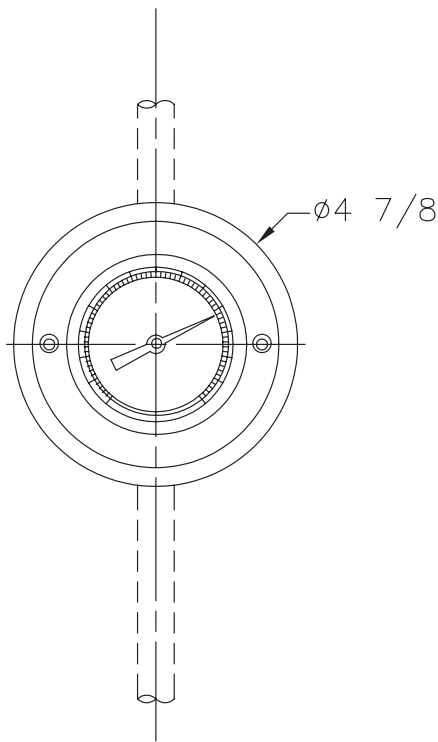

G Dial Thermometer

Symmons color coded bimetal dial thermometer, hermetically sealed with shatter-proof face, escutcheon and special tee fitting.

See shower valve rough-in dimension for system dimensions