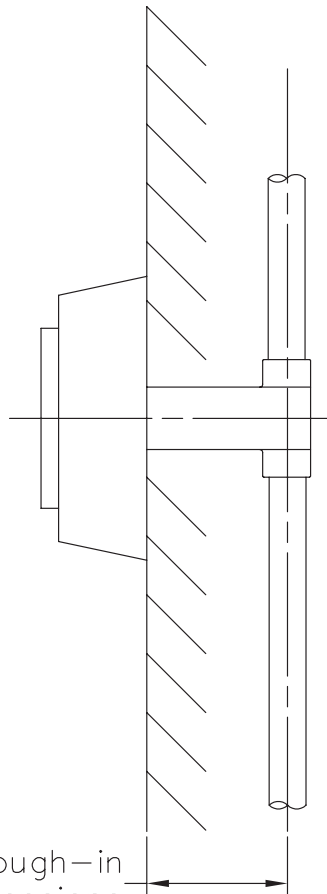

G Dial Thermometer

Symmons color coded bimetal dial thermometer, hermetically sealed with shatter-proof face, escutcheon and special tee fitting.

See shower valve rough-in dimension for system dimensions