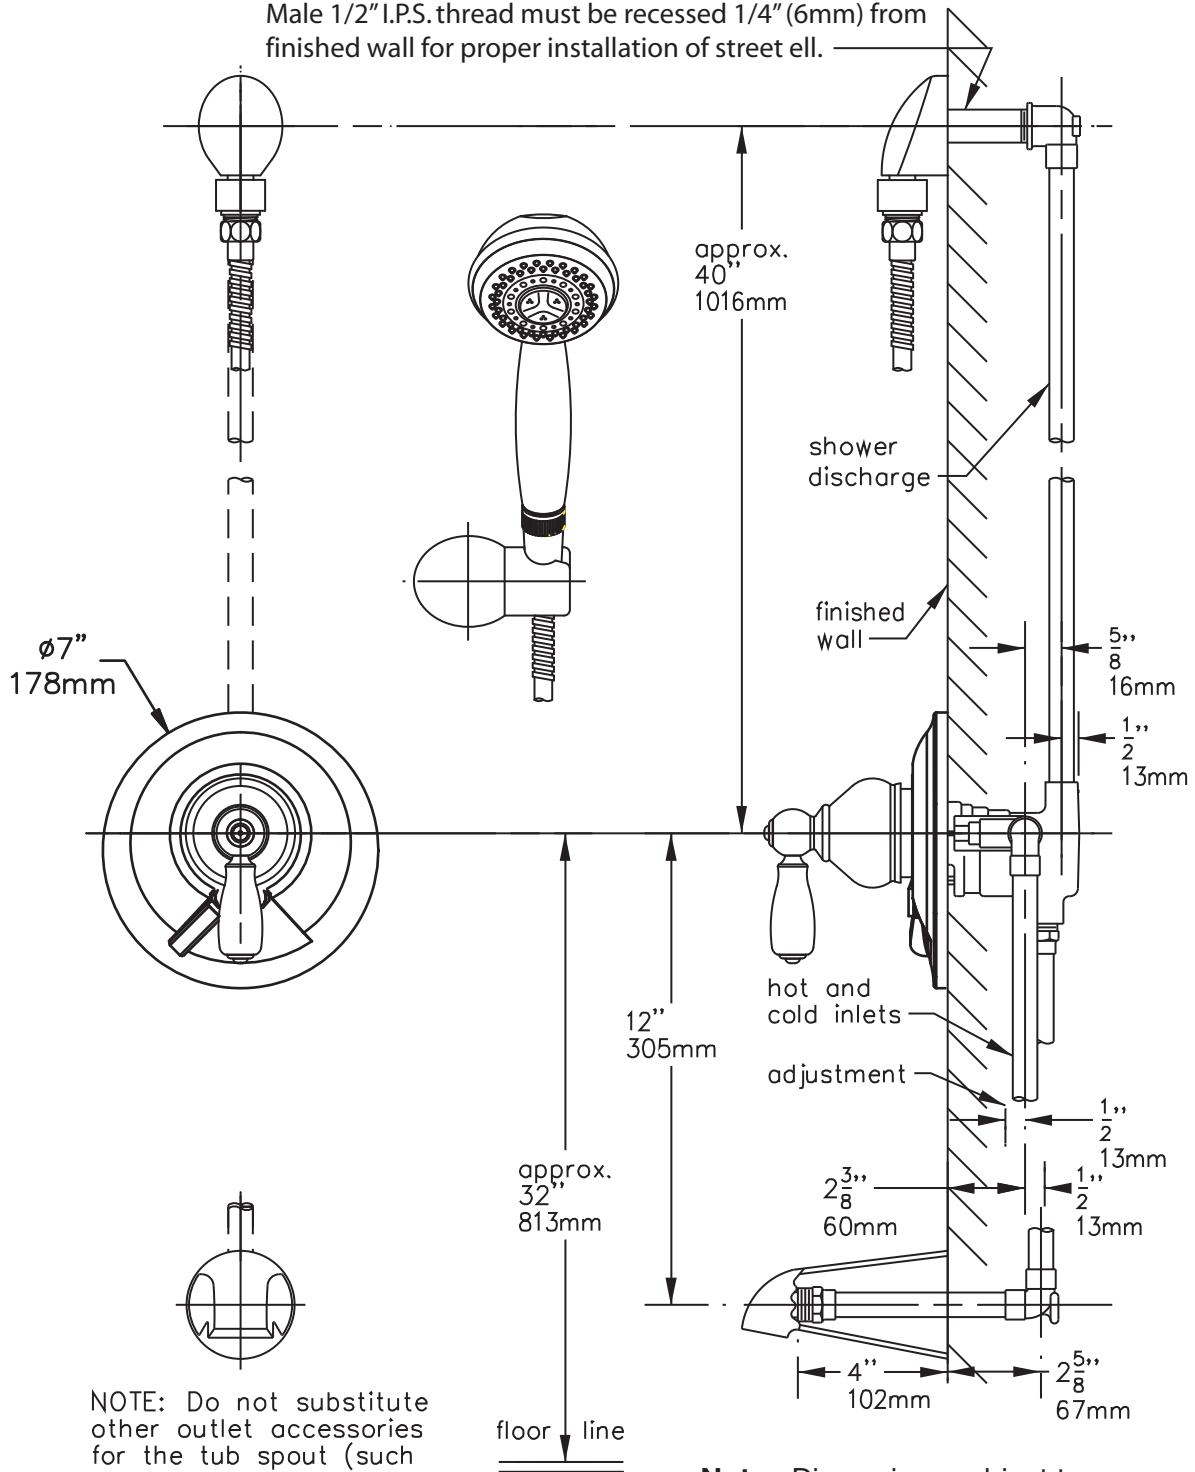

### Feature Highlights

- Symmons tub and hand shower system with lever handles.
- Symmons Temptrol® pressure balancing mixing valve with adjustable stop screw to limit handle turn.
- Secondary integral volume control handle
- Wall/hand shower with 5 foot flexible metal hose, in-line vacuum breaker, wall connection and cradle for hand shower mounting
- Flow rate 2.5 gpm (9.5 L/min)
- Tub spout
- Metal construction with polished chrome finish

### Options / Modifications

*Append appropriate -suffix to model number.*

- IPS 1/2 inch female IPS connections on Symmons Temptrol® mixing valve
- X Symmons Temptrol® pressure balancing mixing valve includes integral service stops to allow water shut-off for service, p/n S-4002-X-BODY. (Option only applies when ordering model S-4704.)
- 2.0 2.0 (7.6 L/min) Flow rate restrictor
- 1.5 1.5 (5.7 L/min) Flow rate restrictor

# Dimensions *Allura Tub and Hand Shower System, S-4704*

Male 1/2" I.P.S. thread must be recessed 1/4" (6mm) from finished wall for proper installation of street ell.

NOTE: Do not substitute other outlet accessories for the tub spout (such as hose and spray, body spray, etc.)

**Note:** Dimensions subject to change without notice.