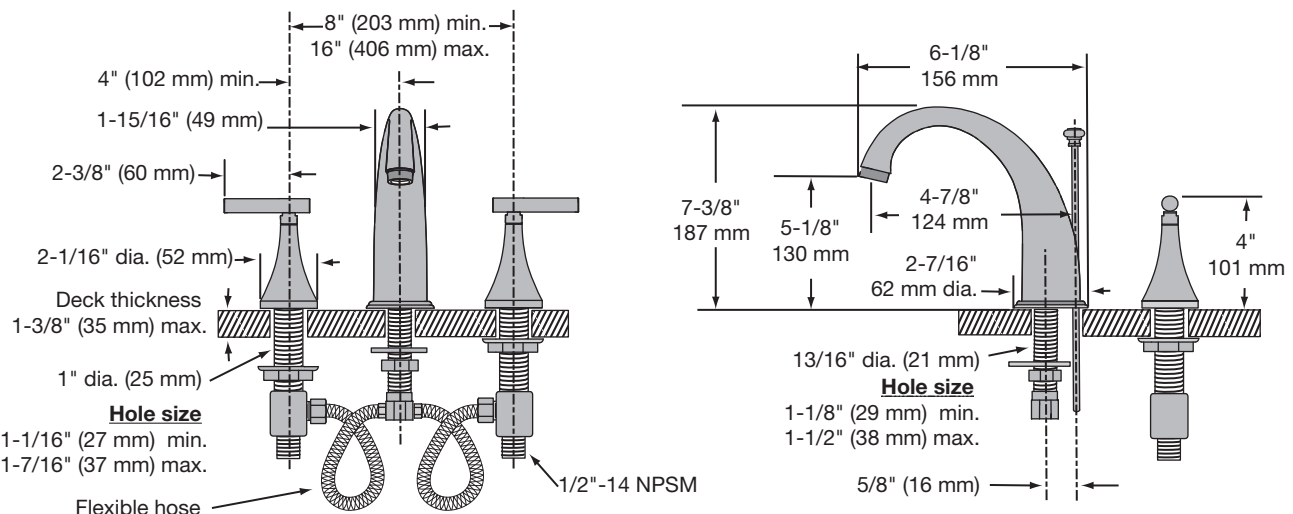

Dimensions *Lucetta Widespread Lavatory Faucet, SLW-4612*

Symmons Industries, Inc. ■ 31 Brooks Drive ■ Braintree, MA 02184
(800) 796-6667, (781) 848-2250 ■ Fax (800) 961-9621, (781) 843-3849
Website: www.symmons.com ■ Email: customerservice@symmons.com

©2008 Symmons Industries, Inc. Printed in U.S.A. ■ 061708