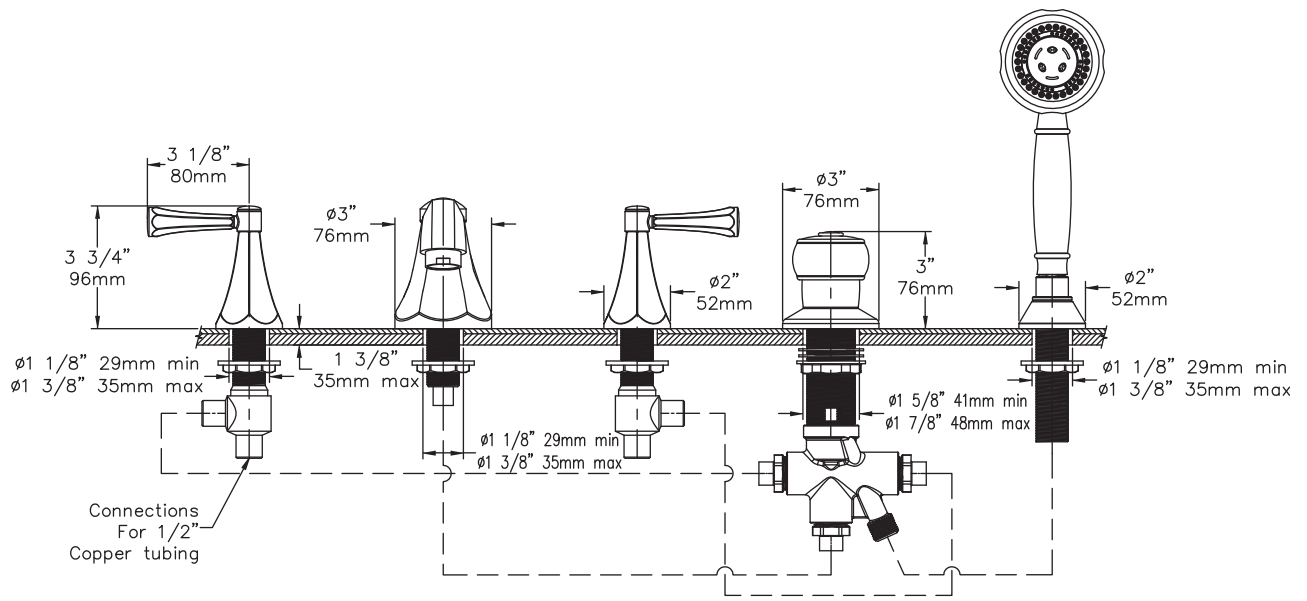

- STN Satin Nickel Finish
- Polished chrome (standard finish)

Options / Modifications

Append appropriate -suffix to model number.

Feature Highlights

- Two handle Roman Tub Faucet with quarter turn ceramic control components.
- Handspray with separate push button diverter (SRT-4572 series only)
- 1/2 rigid copper tubing connections
- Cast brass spout
- Metal construction
- Standard finish is polished chrome

* Note: Use TT style faucet if deck thickness is 1-3/8" to 3-3/8" (35 mm - 86 mm),
Contact Symmons customer service to special order TT style faucet, model number SRT-4570-TT-BDY

Dimensions *Canterbury Roman Tub Faucet, SRT-4572*