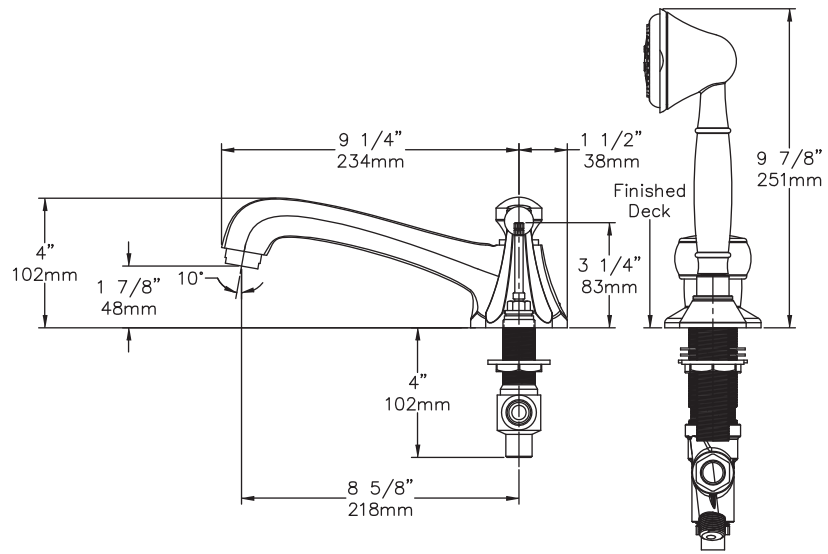

- STN Satin Nickel Finish
- Polished chrome (standard finish)

Options / Modifications

Append appropriate -suffix to model number.

Feature Highlights

- Two handle Roman Tub Faucet with quarter turn ceramic control components.
- Handspray with separate push button diverter (SRT-4572 series only)
- 1/2 rigid copper tubing connections
- Cast brass spout
- Metal construction
- Standard finish is polished chrome

Standards / Certifications

ASME A112.18.1-2005/CSA B125.1-05

Warranty

- Limited Lifetime - to the original end purchaser in consumer installations.
- 5 years - for commercial installations

Dimensions Canterbury Roman Tub Faucet, SRT-4570

* Note: Use TT style faucet if deck thickness is 1-3/8" to 3-3/8" (35 mm - 86 mm),
Contact Symmons customer service to special order TT style faucet, model number SRT-4570-TT-BDY

Dimensions *Canterbury Roman Tub Faucet, SRT-4572*