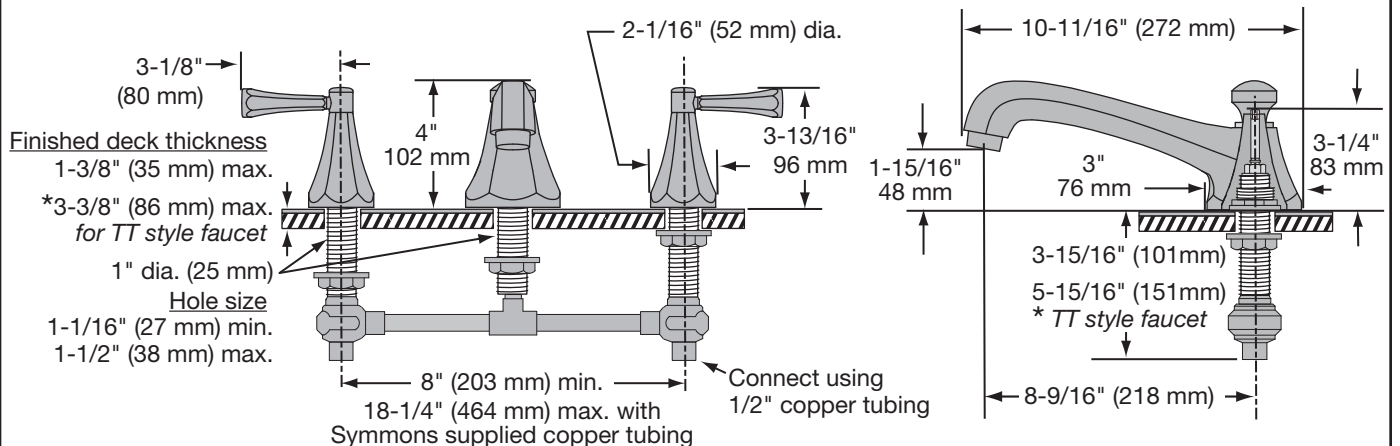

Location:

SYMMONS® Canterbury™

Roman Tub Faucet SRT-4570, SRT-4572

Specification Submittal

Model Numbers

- SLW-4272 Roman Tub Faucet with Handspray
- SLW-4270 Roman Tub Faucet

Finish Options

Append appropriate -suffix to model number.

- STN Satin Nickel Finish
- Polished chrome (standard finish)

Options / Modifications

Append appropriate -suffix to model number.

Feature Highlights

- Two handle Roman Tub Faucet with quarter turn ceramic control components.
- Handspray with separate push button diverter (SRT-4572 series only)
- 1/2 rigid copper tubing connections
- Cast brass spout
- Metal construction
- Standard finish is polished chrome

* Note: Use TT style faucet if deck thickness is 1-3/8" to 3-3/8" (35 mm - 86 mm),
Contact Symmons customer service to special order TT style faucet, model number SRT-4570-TT-BDY

Dimensions *Canterbury Roman Tub Faucet, SRT-4572*