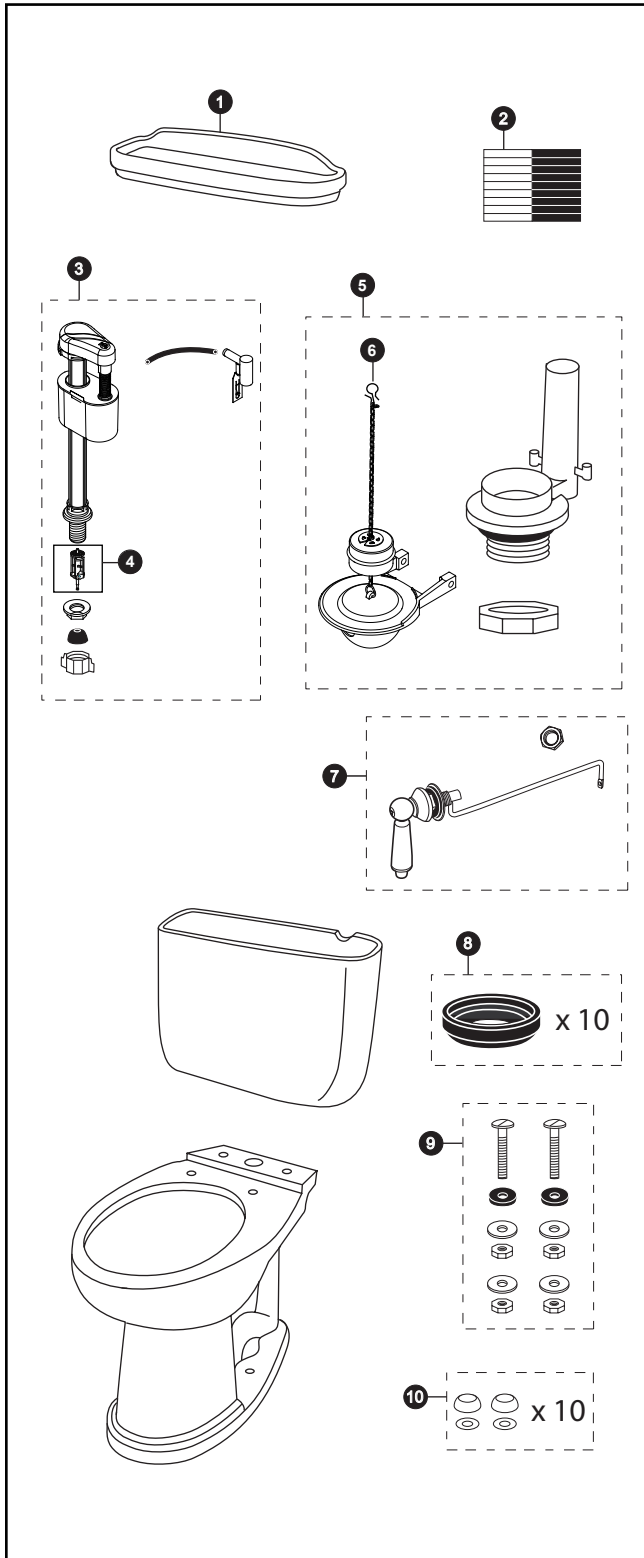

CST754EF

CST754EF
ST753E
C754SF

Dartmouth® 1.28 Gpf Toilet, Elongated, E-Max®, 12" Rough-In, Universal Height

Item	Part	Description
1	TCU753CR#01	Tank Lid w/ Velcro Tape
	TCU753CR#03	Tank Lid w/ Velcro Tape
	TCU753CR#04	Tank Lid w/ Velcro Tape
	TCU753CR#11	Tank Lid w/ Velcro Tape
	TCU753CR#12	Tank Lid w/ Velcro Tape
	TCU753CR#51	Tank Lid w/ Velcro Tape
2	THU107	Velcro Tape
3	TSU34A	Fill Valve
4	THU229	Fill Valve Filter
5	THU252W	Flush Valve
6	THU277S	Flapper w/Float & Chain
7	THU141#01	Trip Lever
	THU141#03	Trip Lever
	THU141#04	Trip Lever
	THU141#11	Trip Lever
	THU141#12	Trip Lever
	THU141#51	Trip Lever
	THU141#CP	Trip Lever
	THU141#PB	Trip Lever
	THU141#SB	Trip Lever
	THU141#BN	Trip Lever
8	THU131	Tank to Bowl Gaskets (for 10 toilets)
9	TSU01D	Tank Mounting Kit
10	THU098#01	Bolt Cap Sets (for 10 toilets) for #01 & #11
	THU098#03	Bolt Cap Sets (for 10 toilets) for #03 & #12
	THU098#04	Bolt Cap Sets (for 10 toilets)
	THU098#51	Bolt Cap Sets (for 10 toilets)

Note: THU141 has Left Hand threads.

Product Number Explanations

Two-Piece Toilet
(CST) Gravity Type Toilet
(754) Model
(E) E-Max®
(F) Universal Height

Tank
(ST) Tank
(753) Model
(E) E-Max®

Bowl
(C) Bowl
(754) Model
(E) E-Max®
(F) Universal Height

Colors
(#01) Cotton
(#03) Bone
(#04) Gray
(#11) Colonial White
(#12) Sedona Beige
(#51) Ebony

Finishes
(#CP) Chrome Plated
(#PB) Polished Brass
(#SB) Satin Brass
(#BN) Brushed Nickel