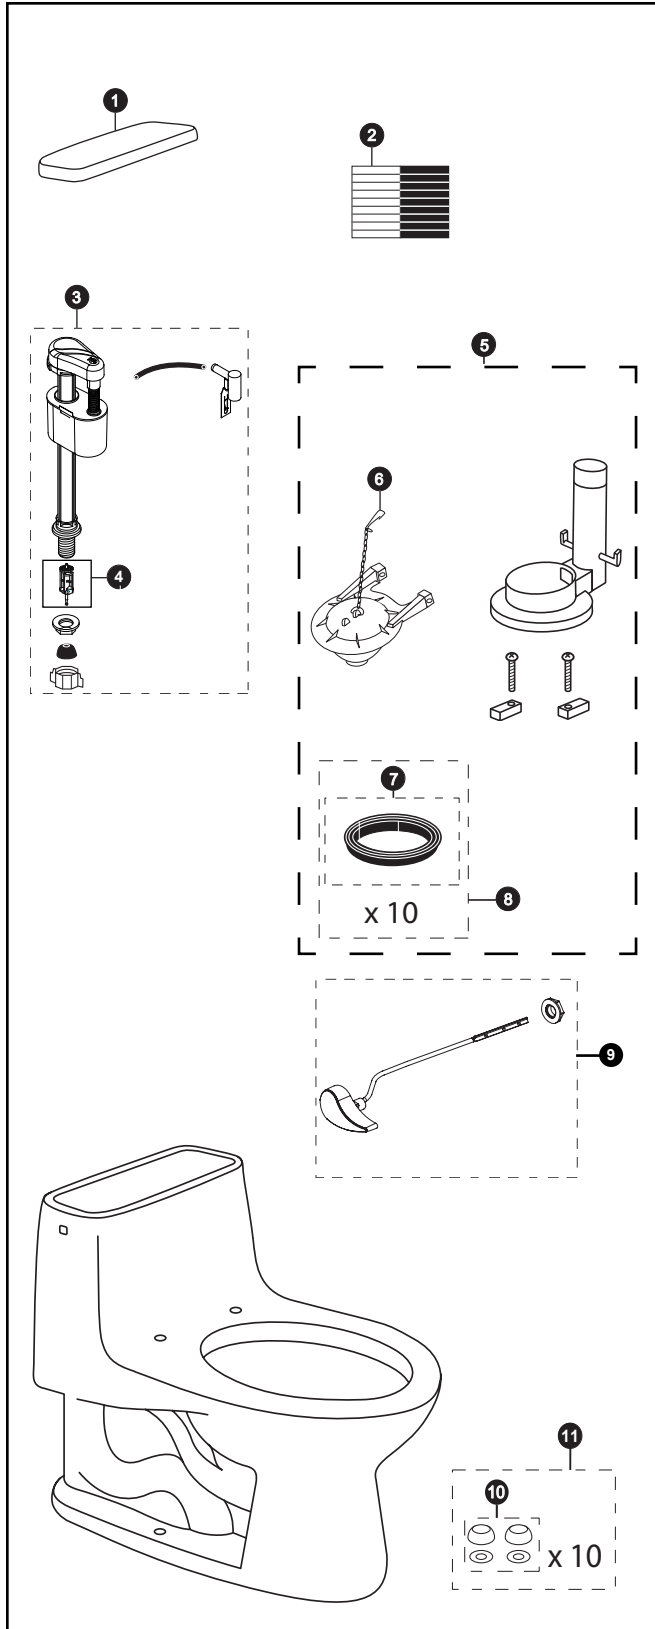

MS853113E

MS853113E
CST853E

Eco Ultramax®
1.28 Gpf Toilet, Round,
E-Max®, 12" Rough-In

Item	Part	Description
1	TCU854CRE#01	Tank Lid w/ Velcro Tape
	TCU854CRE#03	Tank Lid w/ Velcro Tape
	TCU854CRE#11	Tank Lid w/ Velcro Tape
	TCU854CRE#12	Tank Lid w/ Velcro Tape
	TCU854CRE#51	Tank Lid w/ Velcro Tape
2	THU107	Velcro Tape
3	TSU29A	Fill Valve
4	TSU229	Fill Valve Filter
5	THU251W	Flush Valve Assembly w/ Flapper
6	THU253S	Flapper w/ Chain
7	9BU002E	Flush Valve Gasket (1 Piece)
8	THU097	Flush Valve Gasket (10 Pieces)
9	THU004#01	Trip Lever
	THU004#03	Trip Lever
	THU004#11	Trip Lever
	THU004#12	Trip Lever
	THU004#51	Trip Lever
	THU004#CP	Trip Lever
10	THU098#01	Bolt Cap & Base - Cotton
	THU098#03	Bolt Cap & Base - Bone
	THU098#11	Bolt Cap & Base - Colonial White
	THU098#12	Bolt Cap & Base - Sedona Beige
	THU098#51	Bolt Cap & Base - Ebony
11	THU044S#01	Bolt Cap Set - Cotton
	THU044S#03	Bolt Cap Set - Bone
	THU044S#11	Bolt Cap Set - Colonial White
	THU044S#12	Bolt Cap Set - Sedona Beige
	THU044S#51	Bolt Cap Set - Ebony

Product Number Explanations

One-Piece Toilet

(MS) Toilet & Seat Combination
(853) Toilet Model
(113) Seat Model
(E) E-Max®

One-Piece Toilet

(CST) Gravity Type Toilet
(853) Model
(E) E-Max®

Colors

(#01) Cotton
(#03) Bone
(#11) Colonial White
(#12) Sedona Beige
(#51) Ebony