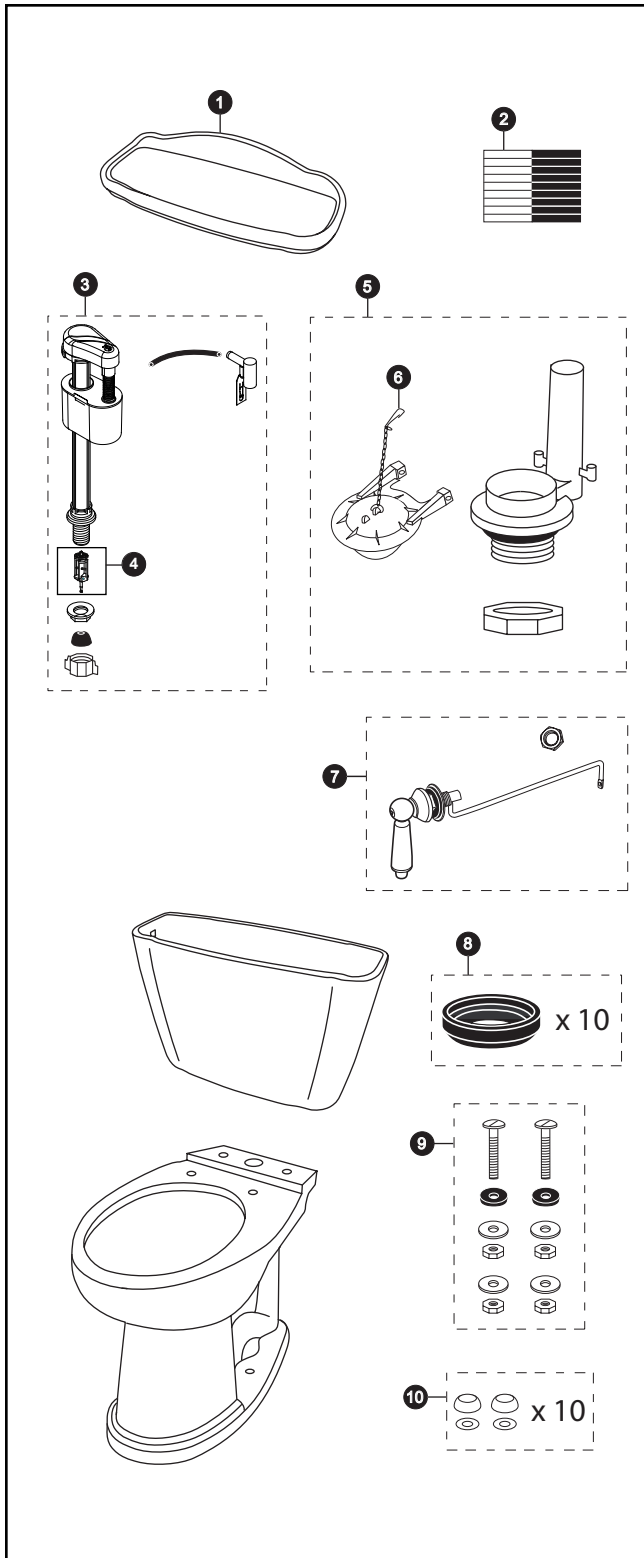

## Whitney™ 1.6 Gpf Toilet, Elongated, G-Max™, 12" Rough-In, Universal Height

Item	Part	Description
1	TCU754CR#01	Tank Lid w/ Velcro Tape
	TCU754CR#03	Tank Lid w/ Velcro Tape
	TCU754CR#04	Tank Lid w/ Velcro Tape
	TCU754CR#11	Tank Lid w/ Velcro Tape
	TCU754CR#12	Tank Lid w/ Velcro Tape
	TCU754CR#51	Tank Lid w/ Velcro Tape
2	THU107	Velcro Tape
3	TSU16A	Fill Valve
4	THU229	Fill Valve Filter
5	THU129Z-2	Flush Valve
6	THU175S	Flapper w/ Chain
7	THU141#01	Trip Lever
	THU141#03	Trip Lever
	THU141#04	Trip Lever
	THU141#12	Trip Lever
	THU141#51	Trip Lever
	THU141#CP	Trip Lever
	THU141#PB	Trip Lever
	THU141#SB	Trip Lever
	THU141#SN	Trip Lever
8	THU131	Tank to Bowl Gaskets (for 10 toilets)
9	TSU01D	Tank Mounting Kit
10	THU098#01	Bolt Cap Sets (for 10 toilets) for #01 & #11
	THU098#03	Bolt Cap Sets (for 10 toilets) for #03 & #12
	THU098#04	Bolt Cap Sets (for 10 toilets)
	THU098#51	Bolt Cap Sets (for 10 toilets)

**Note:** THU141 has Left Hand threads.