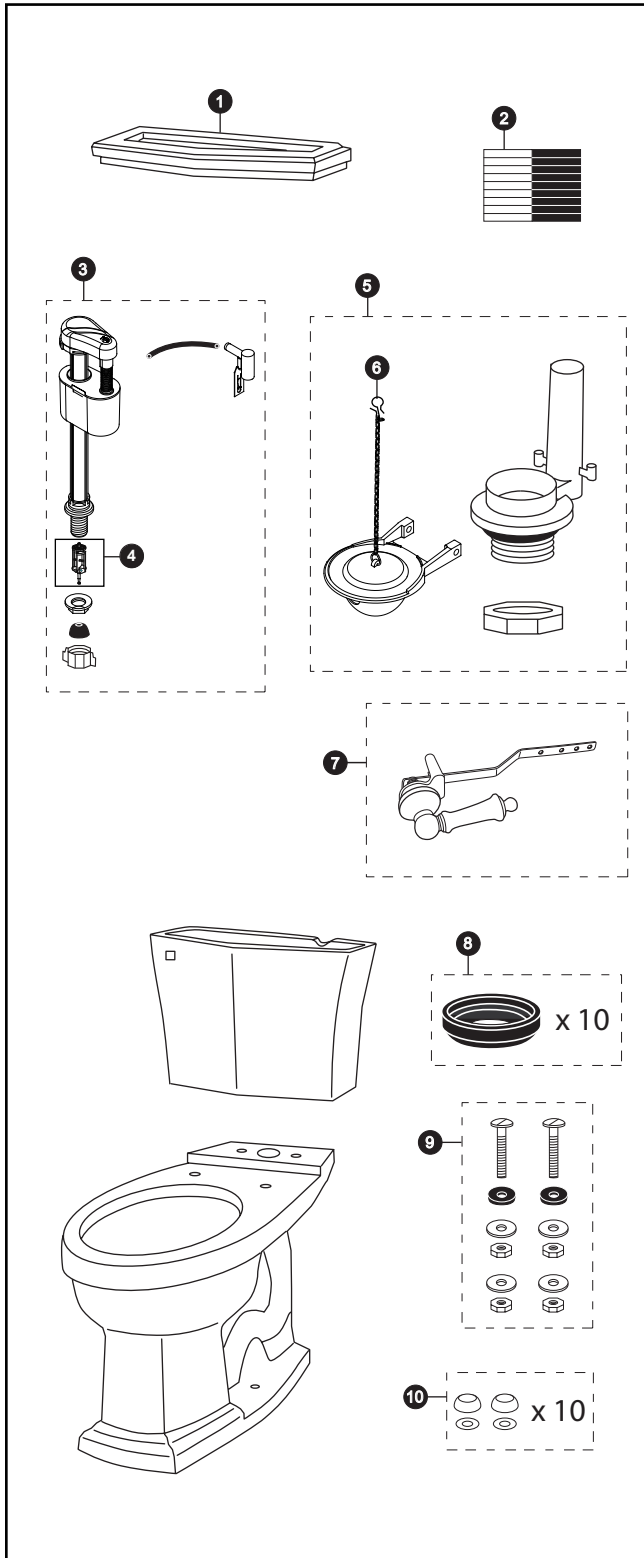

CST784SF

CST784SF
ST784S
C784SF

Clayton® 1.6 Gpf Toilet, Elongated, G-Max®, 12" Rough-In, Universal Height

Item	Part	Description
1	TCU784CR#01	Tank Lid w/ Velcro Tape
	TCU784CR#03	Tank Lid w/ Velcro Tape
	TCU784CR#04	Tank Lid w/ Velcro Tape
	TCU784CR#11	Tank Lid w/ Velcro Tape
	TCU784CR#12	Tank Lid w/ Velcro Tape
	TCU784CR#51	Tank Lid w/ Velcro Tape
2	THU107	Velcro Tape
3	TSU16A	Fill Valve
4	THU229	Fill Valve Filter
5	THU129W-4A	Flush Valve
6	THU175S	Flapper w/ Chain
7	THU148#01	Trip Lever
	THU148#03	Trip Lever
	THU148#04	Trip Lever
	THU148#12	Trip Lever
	THU148#51	Trip Lever
	THU141#BN	Trip Lever
	THU141#CP	Trip Lever
	THU141#PB	Trip Lever
8	THU131	Tank to Bowl Gaskets (for 10 toilets)
9	TSU01D	Tank Mounting Kit
10	THU098#01	Bolt Cap Sets (for 10 toilets) for #01 & #11
	THU098#03	Bolt Cap Sets (for 10 toilets) for #03 & #12
	THU098#04	Bolt Cap Sets (for 10 toilets)
	THU098#51	Bolt Cap Sets (for 10 toilets)

Product Number Explanations		
Two-Piece Toilet (CST) Gravity Type Toilet (784) Model (S) G-Max® (F) Universal Height	Tank (ST) Tank (784) Model (S) G-Max®	Bowl (C) Bowl (784) Model (S) G-Max® (F) Universal Height
Colors (#01) Cotton (#03) Bone (#04) Gray (#11) Colonial White (#12) Sedona Beige (#51) Ebony	Finishes (#BN) Brushed Nickel (#CP) Chrome Plated (#PB) Polished Brass	

Actual product may differ slightly from illustration.