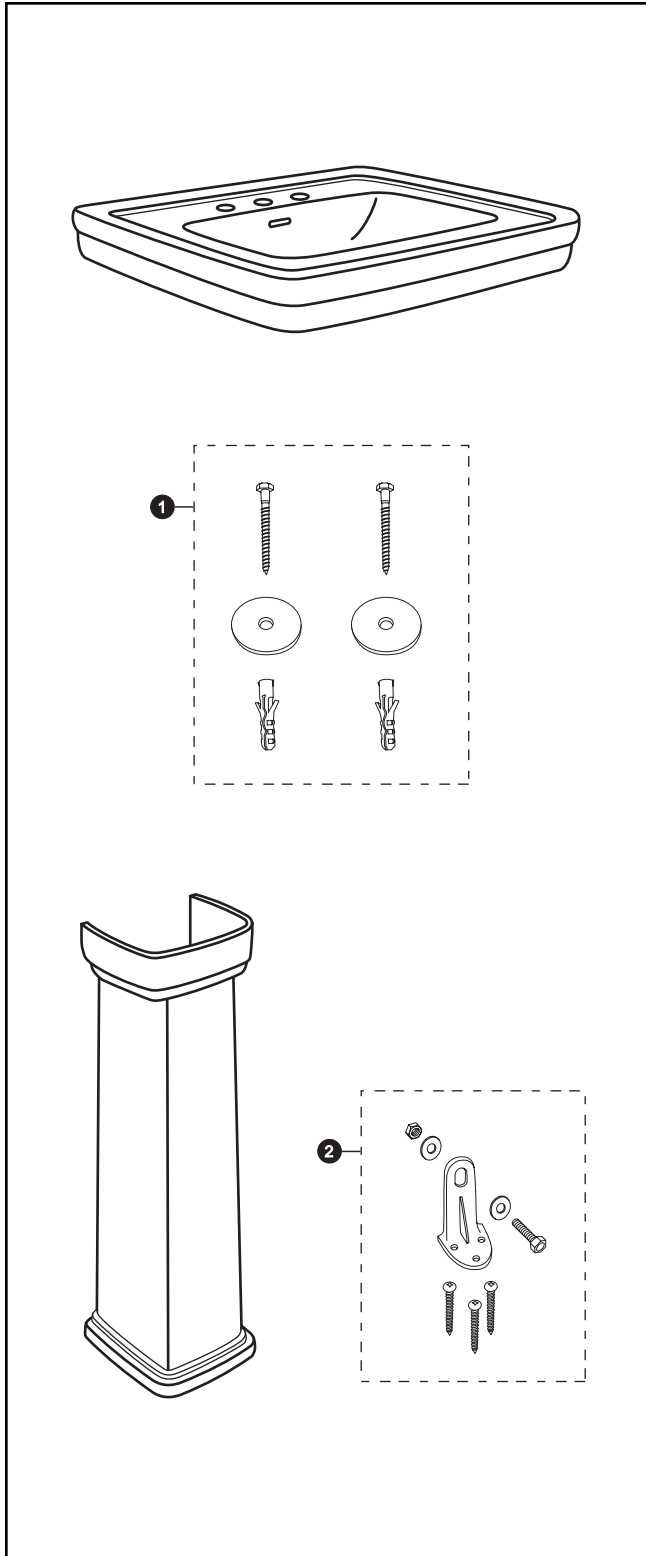

LPT530N

LPT530N LPT530.4N LPT530.8N
 LT530 LT530.4 LT530.8
 PT530N PT530N PT530N

Promenade™ Pedestal Lavatory

Item	Part	Description
1	THU125	Mounting Set
2	TL510ER	Mounting Set - Floor

Product Number Explanations

Pedestal Lavatory
 (LPT) Pedestal Lavatory
 (530) Model
 (.4) 4" Centers
 (.8) 8" Centers
 (N) 34" Universal Height

Lavatory
 (LT) Lavatory
 (530) Model
 (.4) 4" Centers
 (.8) 8" Centers

Pedestal
 (PT) Pedestal
 (530) Model
 (N) 34" Universal Height