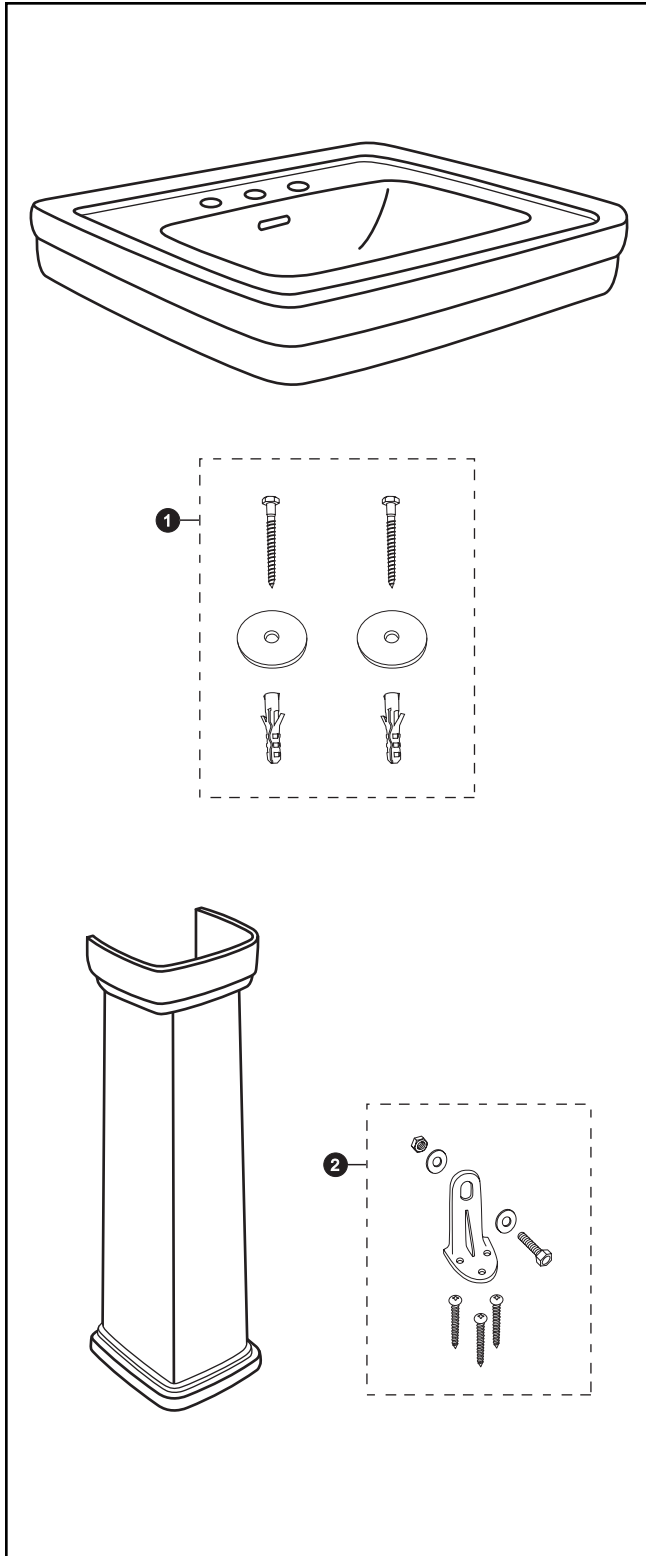

# LPT532N

LPT532N	LPT532.4N	LPT532.8N
LT532	LT532.4	LT532.8
PT530N	PT530N	PT530N

## Promenade™ Pedestal Lavatory

Item	Part	Description
1	THU125	Mounting Set
2	TL510ER	Mounting Set - Floor

### Product Number Explanations

**Pedestal Lavatory**  
(LPT) Pedestal Lavatory  
(532) Model  
(.4) 4" Centers  
(.8) 8" Centers  
(N) 34" Universal Height

**Lavatory**  
(LT) Lavatory  
(532) Model  
(.4) 4" Centers  
(.8) 8" Centers

**Pedestal**  
(PT) Pedestal  
(530) Model  
(N) 34" Universal Height

**Colors**  
(#01) Cotton  
(#03) Bone  
(#04) Gray  
(#11) Colonial White  
(#12) Sedona Beige  
(#51) Ebony