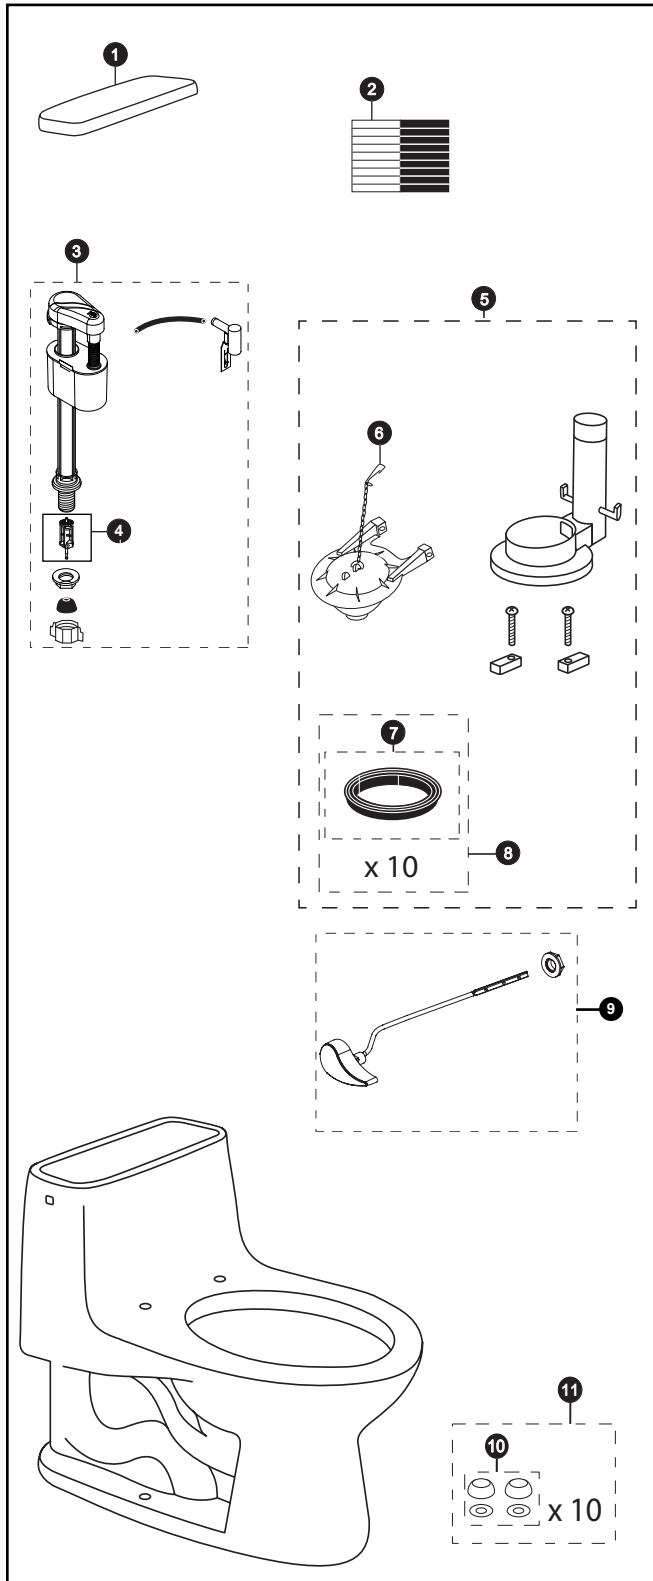

# MS863113E

MS863113E  
CST863E

**Eco Supreme®**  
**1.28 Gpf Toilet, Round,**  
**Power Gravity®, 12" Rough-In**

Actual product may differ slightly from illustration

Item	Part	Description
1	TCU864CRE#01 TCU864CRE#03 TCU864CRE#11 TCU864CRE#12 TCU864CRE#51	Tank Lid w/ Velcro Tape Tank Lid w/ Velcro Tape Tank Lid w/ Velcro Tape Tank Lid w/ Velcro Tape Tank Lid w/ Velcro Tape
2	THU107	Velcro Tape
3	TSU26A	Fill Valve
4	TSU229	Fill Valve Filter
5	THU245W-3	Flush Valve
6	THU275S	Flapper w/ Chain
7	9BU002E	Flush Valve Gasket ( 1 Piece )
8	THU097	Flush Valve Gasket ( 10 Pieces )
9	THU004#01 THU004#03 THU004#04 THU004#11 THU004#12 THU004#51 THU004#CP THU004#PB THU004#BN	Trip Lever Trip Lever Trip Lever Trip Lever Trip Lever Trip Lever Trip Lever Trip Lever Trip Lever
10	THU098#01 THU098#03 THU098#04 THU098#11 THU098#12 THU098#51	Bolt Cap & Base - Cotton Bolt Cap & Base - Bone Bolt Cap & Base - Gray Bolt Cap & Base - Colonial White Bolt Cap & Base - Sedona Beige Bolt Cap & Base - Ebony
11	THU044S#01 THU044S#03 THU044S#04 THU044S#11 THU044S#12 THU044S#51	Bolt Cap Set - Cotton Bolt Cap Set - Bone Bolt Cap Set - Gray Bolt Cap Set - Colonial White Bolt Cap Set - Sedona Beige Bolt Cap Set - Ebony

## Product Number Explanations

### One-Piece Toilet

(CST) Gravity Type Toilet