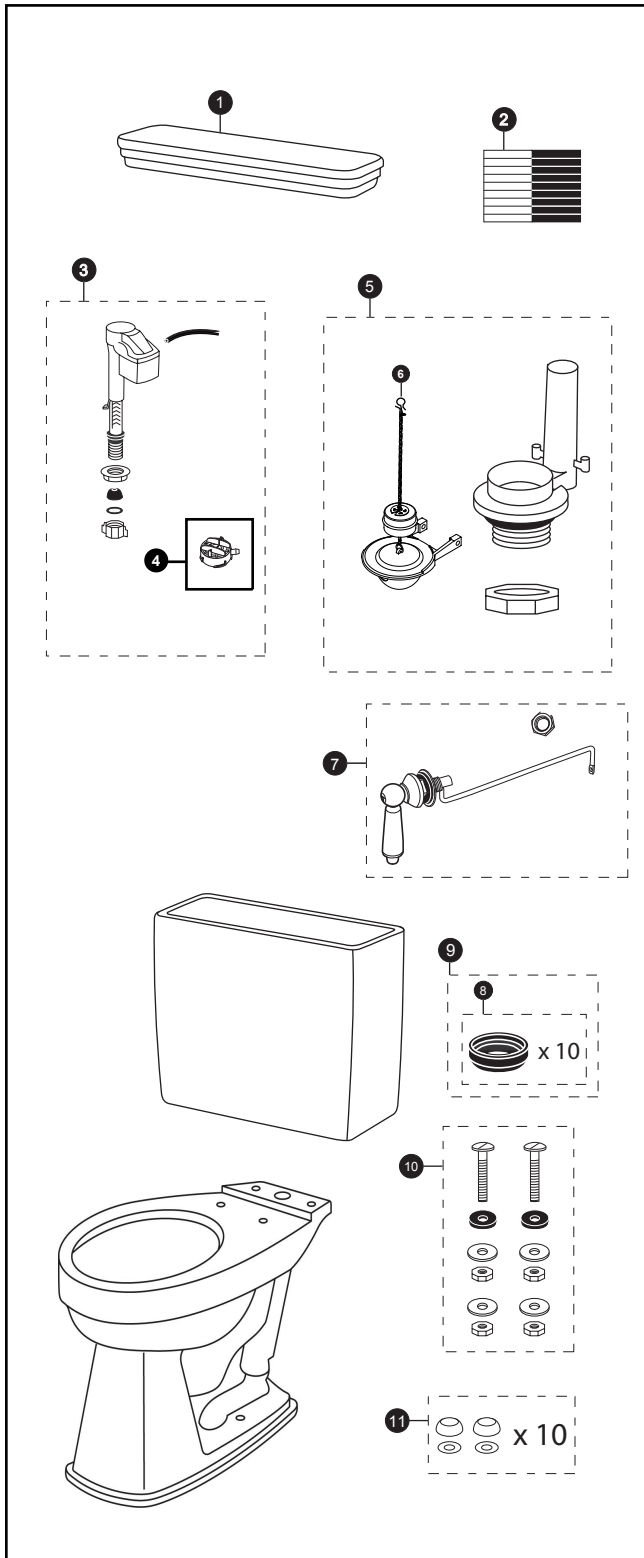

# CST423EF(G)

CST423EF(G)  
ST423E or ST424E  
C423EF(G)

## Promenade® 1.28 Gpf Toilet, Round, E-Max®, 12" Rough-In

Item	Part	Description
1a	TCU423CRE#01	Tank Lid w/ Velcro Tape for ST423E Tank
	TCU423CRE#03	Tank Lid w/ Velcro Tape for ST423E Tank
	TCU423CRE#04	Tank Lid w/ Velcro Tape for ST423E Tank
	TCU423CRE#11	Tank Lid w/ Velcro Tape for ST423E Tank
	TCU423CRE#12	Tank Lid w/ Velcro Tape for ST423E Tank
	TCU423CRE#51	Tank Lid w/ Velcro Tape for ST423E Tank
1b	TCU424CRE#01	Tank Lid w/ Velcro Tape for ST424E Tank
	TCU424CRE#03	Tank Lid w/ Velcro Tape for ST424E Tank
	TCU424CRE#04	Tank Lid w/ Velcro Tape for ST424E Tank
	TCU424CRE#11	Tank Lid w/ Velcro Tape for ST424E Tank
	TCU424CRE#12	Tank Lid w/ Velcro Tape for ST424E Tank
	TCU424CRE#51	Tank Lid w/ Velcro Tape for ST424E Tank
2	THU107	Velcro Tape
3	TSU36A.6	Fill Valve
4	THU123	Diaphragm Cap
5	THU252W-5A	Flush Valve
6	THU253S	Flapper w/Chain
7	THU141#CP	Trip Lever (Left Hand Threads)
	THU141#PB	Trip Lever (Left Hand Threads)
	THU141#BN	Trip Lever (Left Hand Threads)
	THU141#PN	Trip Lever (Left Hand Threads)
	THU141#RB	Trip Lever (Left Hand Threads)
8	THU131	Tank to Bowl Gaskets (for 10 toilets)
9	9BU024E	Tank to Bowl Gaskets (1 Pc)
10	TSU01D	Tank Mounting Kit
11	THU098#01	Bolt Cap Sets (for 10 toilets) for #01 & #11
	THU098#03	Bolt Cap Sets (for 10 toilets) for #03 & #12
	THU098#04	Bolt Cap Sets (for 10 toilets)
	THU098#51	Bolt Cap Sets (for 10 toilets)

#### Two-Piece Toilet

(CST) Gravity Type Toilet  
(423) Model  
(E) E-Max®  
(F) Universal Height