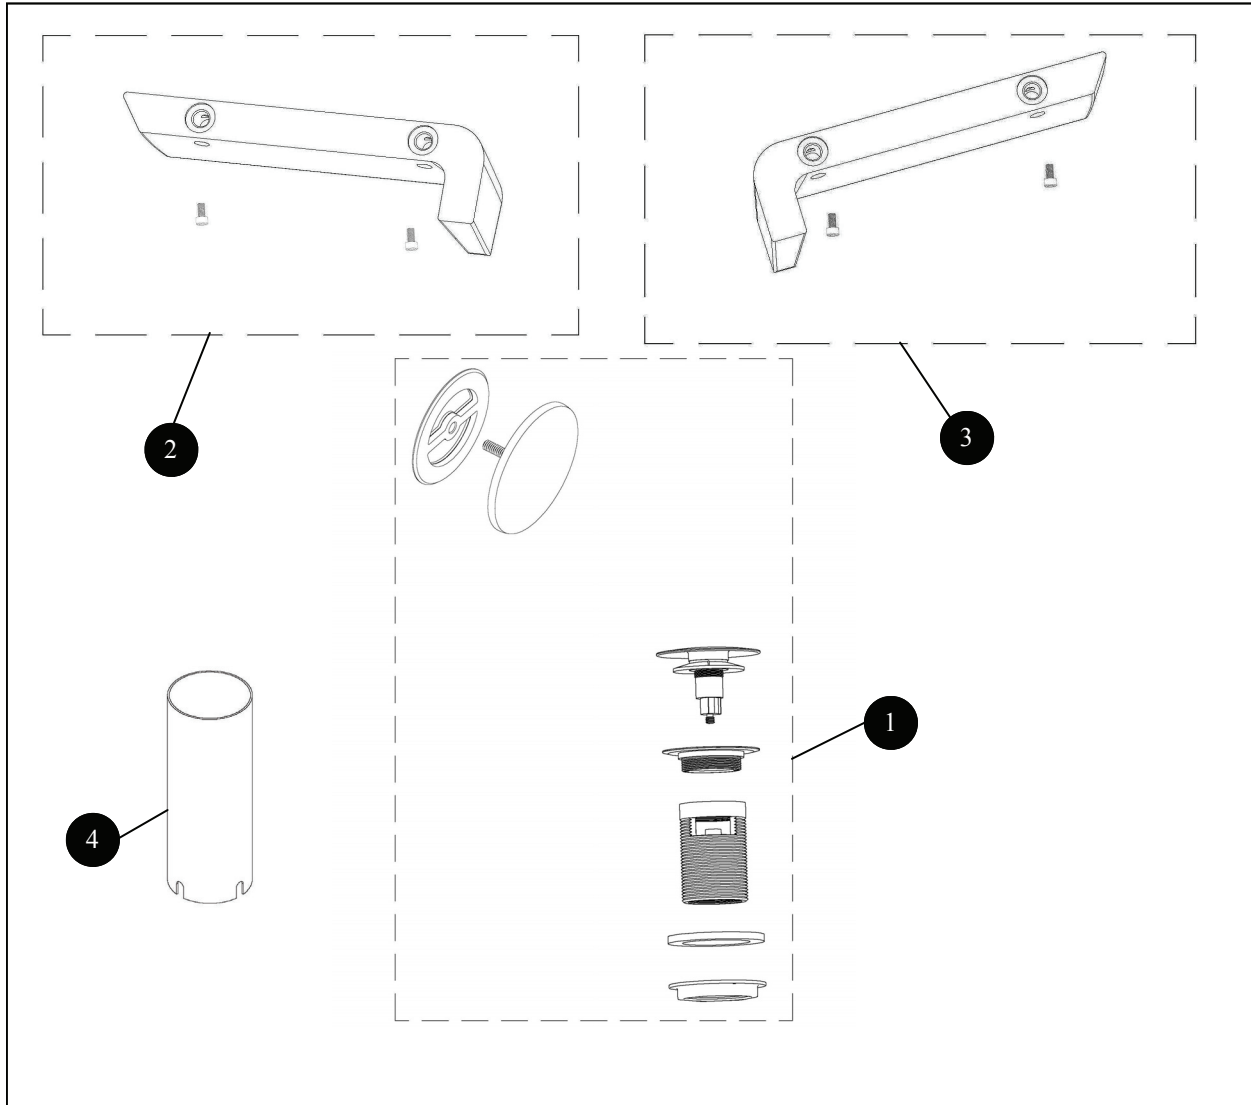

ABF964N#&&D\$\$

Acrylic Freestanding Bathtub

LEGEND
\$\$ = DENOTES FINISH
#CP - Polished Chrome
#BN - Brushed Nickel
#PN - Polished Nickel

Item	Part	Description
1	THU5167#\$\$	DRAIN & OVERFLOW COVER
2	THU5143#\$\$	LEFT GRAB BAR
3	THU5144#\$\$	RIGHT GRAB BAR
4	8FU5003	DRAIN TOOL