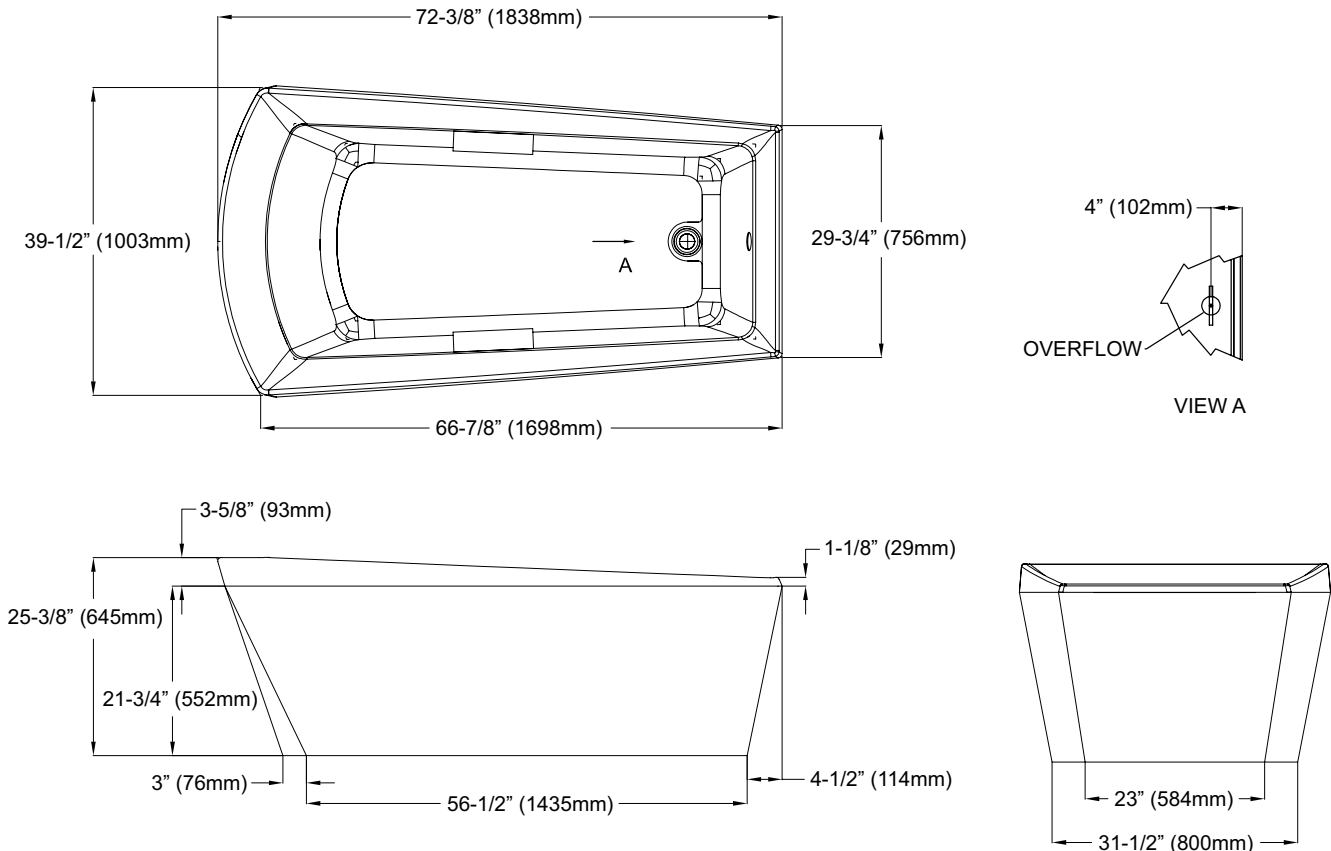

Soirée® Freestanding Bathtub

FEATURES

- 72-3/8" x 39-1/2" x 25-3/8"
- Luxuriously deep bathing well
- Cast-acrylic construction provides high durability
- Slip-resistant surface
- Solid brass grab bars with optional finishes
- Drain and overflow cover are included with the tub in a matching finish to the grab bars

COLORS/FINISHES

- Shell Color
#01 Cotton
- Grab Bar
#CP Polished Chrome
#BN Brushed Nickel
#PN Polished Nickel

PRODUCT SPECIFICATION

The Soirée Freestanding Bathtub shall be 72-3/8" in length, 39-1/2" in width and 25-3/8" in height. Bath shall be free standing with drain and overflow cover included to match the solid brass grab bars. Bath shall have a slip-resistant surface and acrylic construction. Bath shall be TOTO Model ABF964___ ___.

ABF964

Soirée® Freestanding Bathtub

SPECIFICATIONS

- Size 72-3/8" x 39-1/2" x 25-3/8"
- Depth 20-1/2"
- Warranty 1 Year Limited Warranty on acrylic tub
1 Year Limited Warranty on components and parts
- Material Cast Acrylic
- Shipping Weight 310 lbs.
- Shipping Dimensions 78-1/2" L x 48-1/2" W x 33-1/2" H
- Gallons 76 to overflow