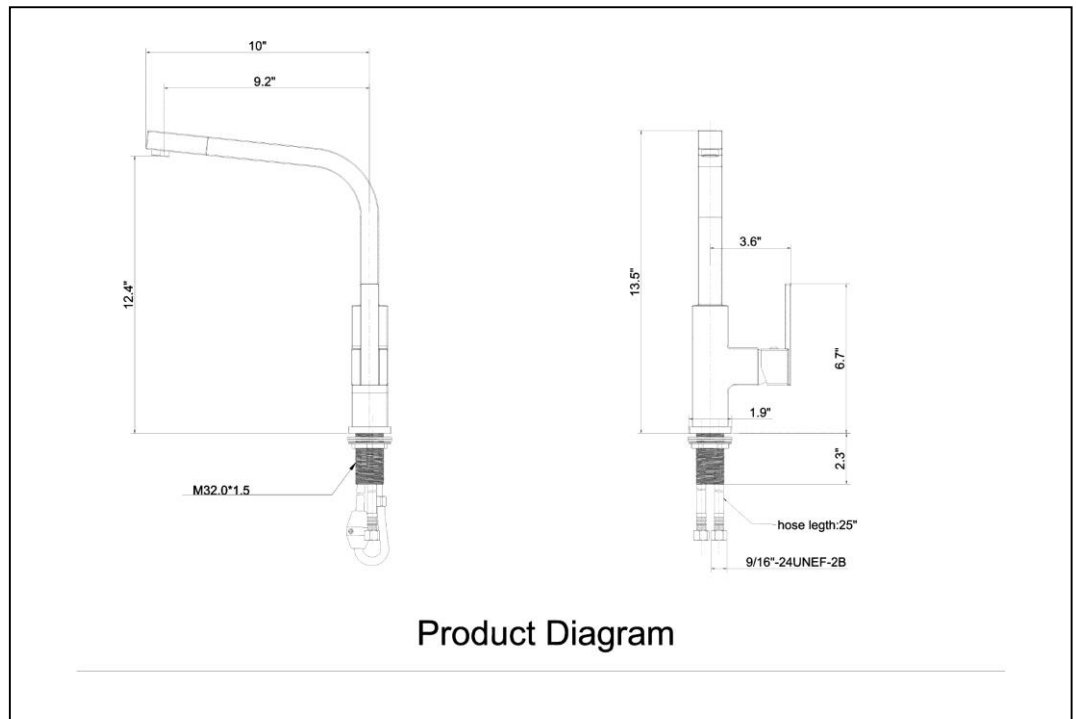

KITCHEN FAUCET

STANDARD SPECIFICATIONS

- Metal Lever Handle
- With Pull-Out Spout
- Single-Hole Installation
- Drip-Free Ceramic Cartridge
- 1.5gpm Max at 60psi
- Solid Brass Waterway

FINISHES INCLUDE

- Chrome (UF12400)
- Brushed nickel (UF12403)

WARRANTY

- Limited lifetime warranty on workmanship and materials to the original purchaser

COMPLIES WITH

- NSF 61-9
- ASME A112.18.1
- CSA B125.1
- IAPMO/UPC/cUPC
- AB1953

tel. 888-OK-ULTRA (658-5872) • fax. 949-225-6099 • <http://www.ultrafaucets.com>

This specification is provided for reference only. Ultra Faucets reserves the right to modify specifications and materials without notice or obligation.