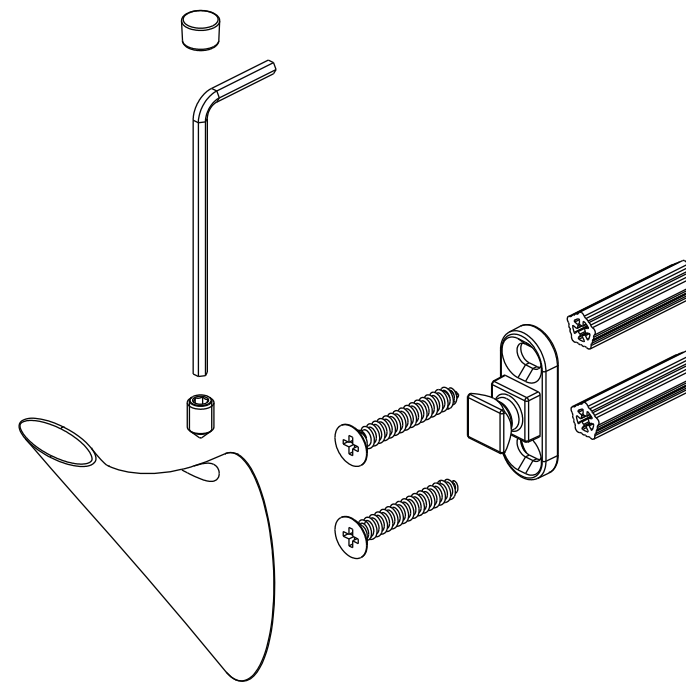

1

Determine the location of the accessory.

2

Mark drill holes in desired location.

3

Drill 1/4" holes in marked locations.

4

Drive the wall anchors into the drilled holes with a Phillips screwdriver.

5

Place the mounting bracket over the wall anchors. Secure it to the wall using the supplied screws.

6

Temporarily place the accessory on the mounting bracket to check alignment. If necessary, loosen the screws and realign the mounting bracket.

7

Place accessory on the mounting bracket. Secure it to the wall using the bottom set screw.

NO.	Description	Part No.
1	Set Screw & Allen Key	9Q1350NT
2	Handle	5C0001500CP0
3	Bush & Screw Assembly	9Q224700PL
4	Base Assembly	9Q224800CP/AP/HA
5	Base Assembly	9Q224900CP/AP/HA
6	Aerator	5E0M0115PL