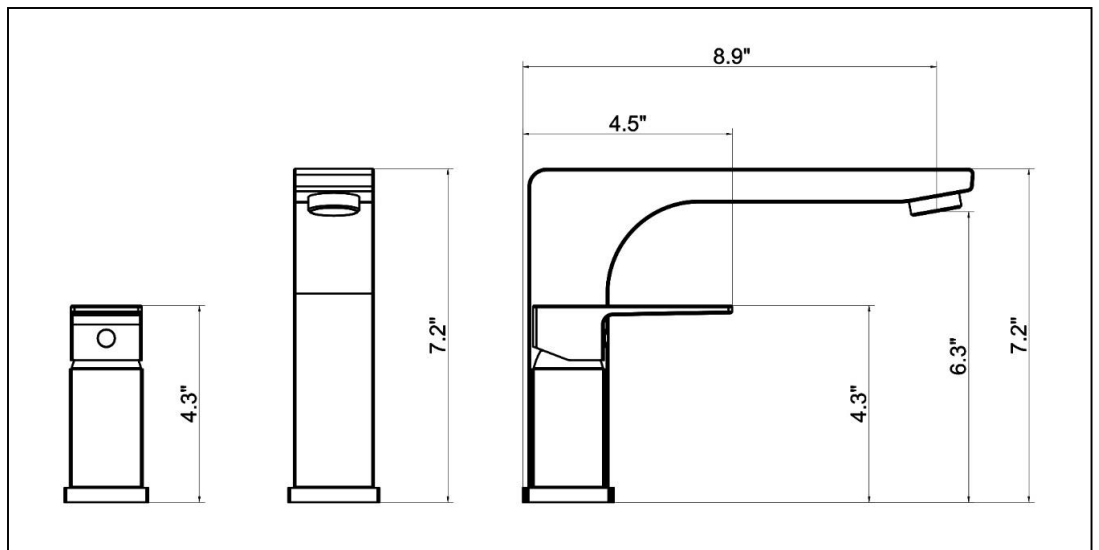

ROMAN TUB FAUCET

- **Icon Collection**
- **3-Hole Installation**
- **Rough-in Kit Included**

STANDARD SPECIFICATIONS

- Single lever metal handle
- Solid brass waterway
- Ceramic disc cartridge

FINISHES INCLUDE

- Roman tub without hand-shower trim:
Chrome (UF65500)
Brushed nickel (UF65503)

WARRANTY

- Limited lifetime warranty on workmanship and materials to the original purchaser

COMPLIES WITH

- ASME A112.18.1
- CSA B125.1
- cUPC