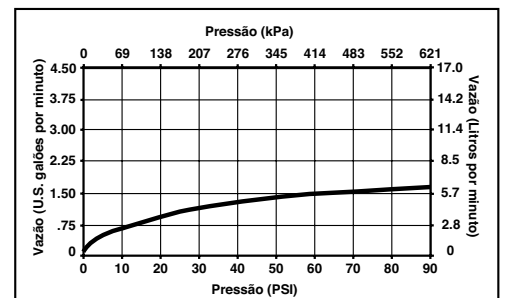

Delta reserves the right (1) to make changes in specifications and materials, and (2) to change or discontinue models, both without notice or obligation. Dimensions are for reference only. See current full-line price book or www.brizo.com for finish options and product availability.

BSP-K-62525LF Rev. B

Delta Faucet Company

55 E. 111th Street, Indianapolis, Indiana 46280
350 South Edgeware Road, St. Thomas, ON N5P 4L1
© 2014 Masco Corporation of Indiana