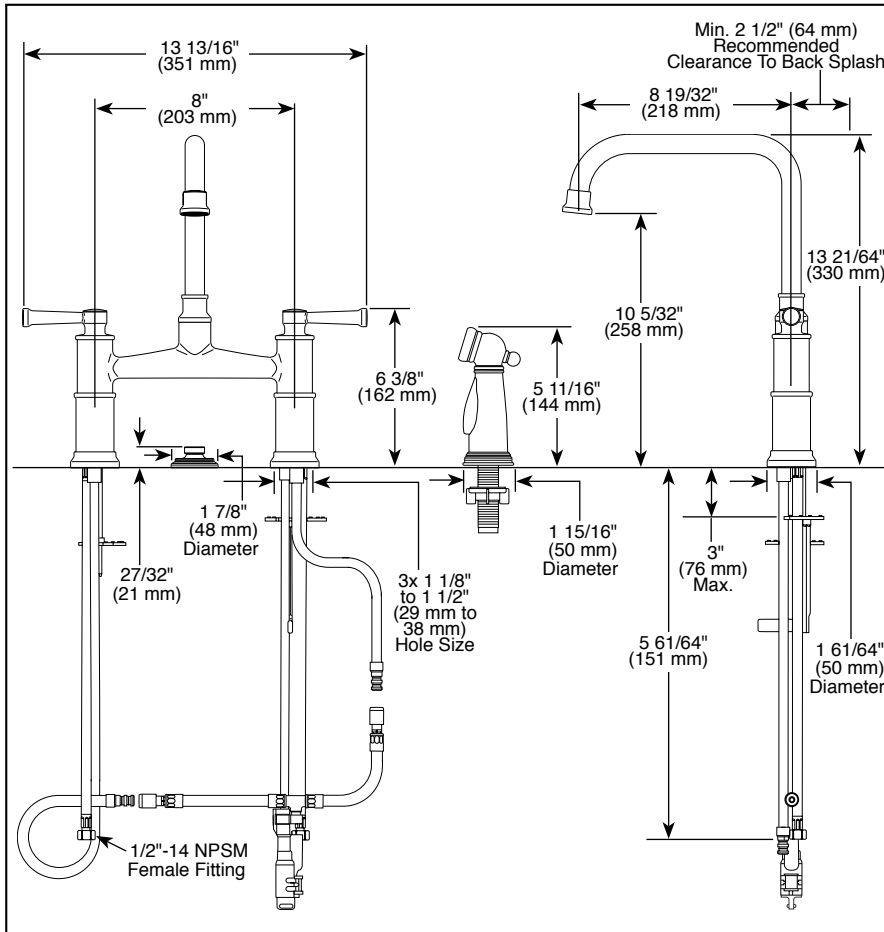

BRIZO®

KITCHEN FAUCETS

- Artesso™ Kitchen Collection
- Two Handle Widespread Bridge
- Two, Three, or Four Hole Mount

Submitted Model No.: _____
 Specific Features: _____

▲ Designate Proper Finish Suffix

STANDARD SPECIFICATIONS:

- Solid brass with one-piece cast brass waterway.
- 8 19/32" (218 mm) long, 13 21/64" (339 mm) high rigid spout.
- Spout swings 360°.
- High flow ceramic control valves.
- Twin lever handles.
- Control mechanism shall be of the rotating cylinder type with 90° rotation.
- Flow rate 1.8 gpm max.