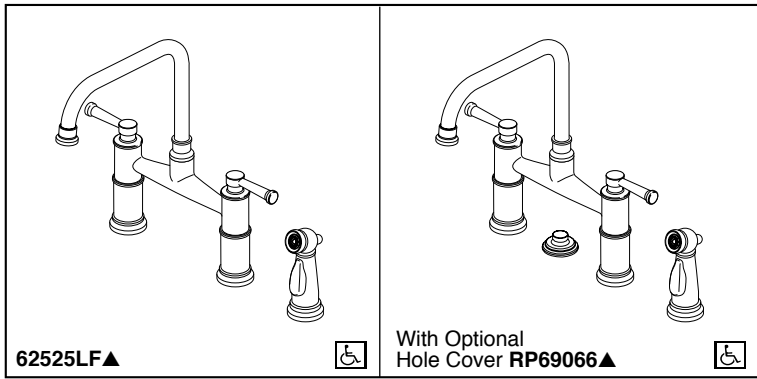

BRIZO®

KITCHEN FAUCETS

- Artesso™ Kitchen Collection
- Two Handle Widespread Bridge
- Two, Three, or Four Hole Mount

Submitted Model No.: _____
 Specific Features: _____

▲ Designate Proper Finish Suffix

STANDARD SPECIFICATIONS:

- Solid brass with one-piece cast brass waterway.
- 8 19/32" (218 mm) long, 13 21/64" (339 mm) high rigid spout.
- Spout swings 360°.
- High flow ceramic control valves.
- Twin lever handles.
- Control mechanism shall be of the rotating cylinder type with 90° rotation.
- Flow rate 1.8 gpm max.