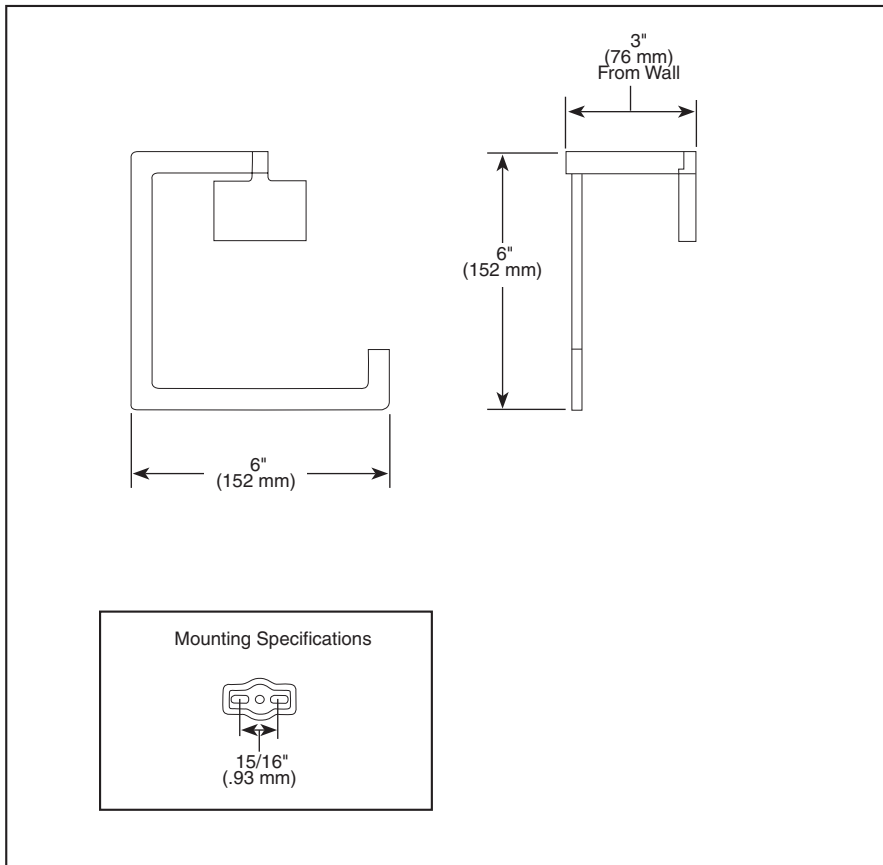

BRIZO®

ACCESSORIES

- Siderna™ Bath Collection
- Towel Ring

Submitted Model No.: _____

Specific Features: _____

▲ Designate proper finish suffix

STANDARD SPECIFICATIONS:

- Wood blocking is preferable behind all wall surfaces. If wood blocking is not available, the following fasteners are suggested: Tile/Masonry-Plastic or lead Anchors; Plaster/drywall-Toggle bolts.
- Mounting hardware and mounting instructions included with product.
- Note: Only plastic anchors are included with the mounting hardware.