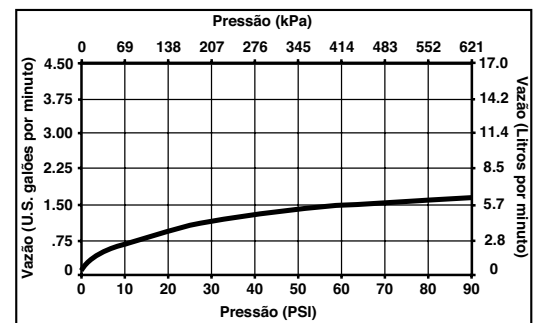

Delta Faucet Company
Indianapolis, Indiana 46280
A Division of Masco Corporation of Indiana
© 2014 Masco Corporation of Indiana