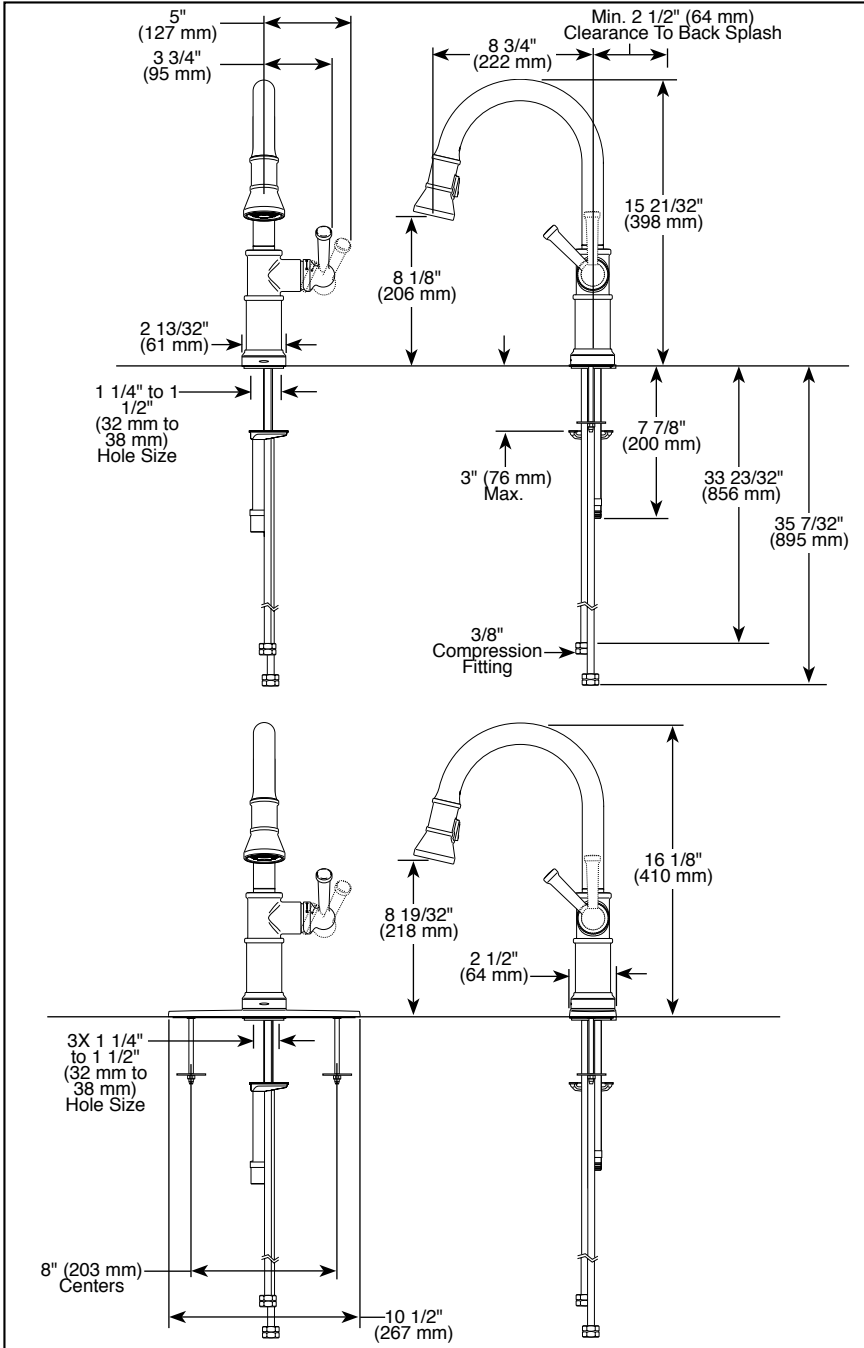

Submitted Model No.: _____

Specific Features: _____

▲ Designate proper finish suffix

Delta reserves the right (1) to make changes in specifications and materials, and (2) to change or discontinue models, both without notice or obligation. Dimensions are for reference only. See current full-line price book or www.brizo.com for finish options and product availability.

BSP-K-64025LF Rev. B

BRIZO®

KITCHEN FAUCETS

- Artesso™ Collection
- Single Handle Deck Mount
- 2-Function Pull-Down Sprayer
- Single or 3 Hole Sink Applications
- Centermount or 8" (203 mm) Centers w/ Optional 10 1/2" (267 mm) Escutcheon
- MagneDock® Magnetic Docking

STANDARD SPECIFICATIONS:

- Single handle, 2-function pull-down kitchen faucets for exposed mounting on single or three hole sinks.
- SmartTouch® on/off functionality.
- On/off indicator light also signals when batteries run low.
- 15 21/32" (398 mm) high, 8 3/4" (222 mm) long, spout swings 360°.
- Lever handle. Control mechanism shall be full-motion valve cartridge.
- Quick connect hoses.
- Pull-down wand operates in an aerated or spray mode via ergonomic button.
- MagneDock® magnetic docking.
- Dual integral check valves in sprayer.
- Hose travels inside mounting shank so it will not interfere with deck edges.
- Flow rate 1.8 gpm max.