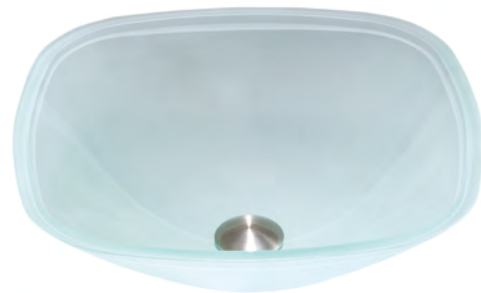

Tempered for strength, designed for your pleasure, the bath series offers the best range of styles imaginable.

Clear Glass Vessel

The Clear Glass Vessel Group expresses a celebration of water in the form of glass. Made of tempered glass, these vessels undergo an 11-step process and go through many gifted hands to create these beautiful works of art. Clear and or frosted, smooth or textured, the Glass Vessel Collection has the perfect appointment for your design.

Glass Vessel Clear Round
GV-08 (18⁷/₈x18⁷/₈x4¹/₁₆)

BT-01PC

BT-02BN

A-SP-03

A-SP-04

A-SP-05

A-SP-06

A-SP-08

A-SP-20GC

A-SP-21GN

A-SP-22GB

B

Glass Vessel Clear Rectangle
GV-02 (20x14x6)

C

Glass Vessel Frosted Round
GV-10 (20x14x6)

D

Glass Vessel Frosted Round
GV-11 (16x16x6)

E

Glass Vessel Frosted Squared
GV-12 (17x17x6)

F

Glass Vessel Clear Textured Round
GV-14 (16x16x6)

G

Glass Vessel Clear Round
GV-01 (16x16x6)

BT-01PC