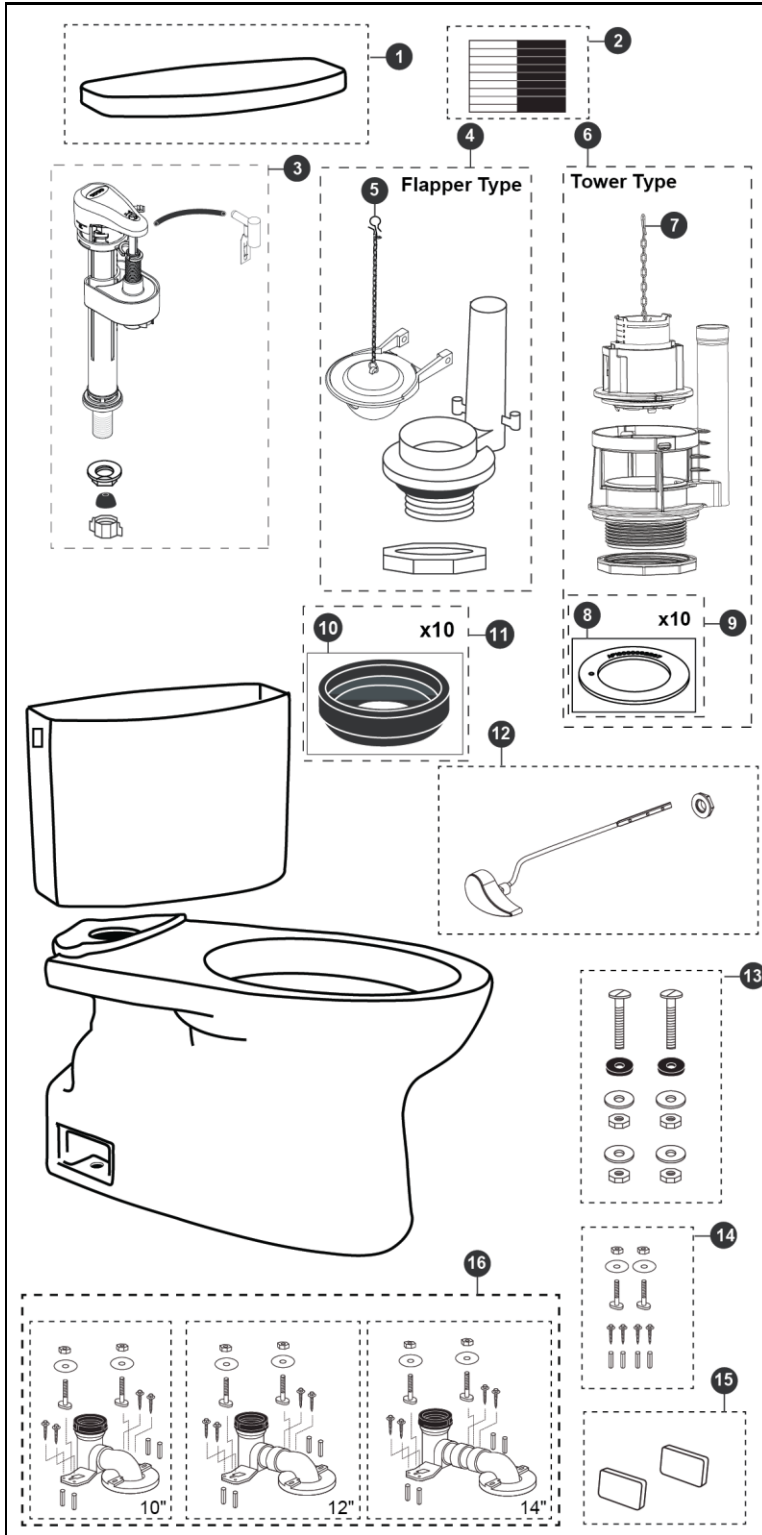

# CST474CEF & CST474CEFG

CST474CEF      CST474CEFG  
 CT474CEF      CT474CEFG  
 ST454E          ST454E  
 ST454ET        ST454ET

## Vespin® II 1.28 Gpf Toilet, Elongated, Tornado Unifit Rough-In, Universal Height, (including CeFIONtect™)

Item	Part	Description
1	TCU454CRE#01	Tank Lid w/ Velcro Tape - Cotton
	TCU454CRE#03	Tank Lid w/ Velcro Tape - Bone
	TCU454CRE#11	Tank Lid w/ Velcro Tape - Colonial White
	TCU454CRE#12	Tank Lid w/ Velcro Tape - Sedona Beige
	TCU454CRE#51	Tank Lid w/ Velcro Tape - Ebony
2	THU107	Velcro Tape
3	TSU54A	Fill Valve for Flapper Type
	THU53A	Fill Valve for Tower Type
4	THU252P-A	Flush Valve
5	THU499S	Flapper w/ Chain
6	THU445.10F-A	Drain Valve for Tower Type
7	THU440-A	Flush Tower
8	THU407	Seal Gasket (1 piece)
9	THU370	Seal Gasket (10 pieces)
10	9BU024E	Tank to Bowl Gasket (1 piece)
11	THU131	Tank to Bowl Gaskets (10 pieces)
12	THU068#01	Trip Lever - Cotton
	THU068#03	Trip Lever - Bone
	THU068#11	Trip Lever - Colonial White
	THU068#12	Trip Lever - Sedona Beige
	THU068#51	Trip Lever - Ebony
	THU068#CP	Trip Lever - Chrome Plated
	THU068#BN	Trip Lever - Brushed Nickel
	THU068#PN	Trip Lever - Polished Nickel
13	TSU01D	Tank Mounting Kit
14	THU020	Unifit Mounting Set
15	TCU884CV#01	Side Plates w/ Velcro Tape - Cotton
	TCU884CV#03	Side Plates w/ Velcro Tape - Bone
	TCU884CV#11	Side Plates w/ Velcro Tape - Colonial White
	TCU884CV#12	Side Plates w/ Velcro Tape - Sedona Beige
	TCU884CV#51	Side Plates w/ Velcro Tape - Ebony
16	TSU01W.10R	Unifit - 10" Rough-in
	TSU01W.12R	Unifit - 12" Rough-in
	TSU01W.14R	Unifit - 14" Rough-in

### Product Number Explanations

**Two-Piece Toilet**

(CST) Gravity Type Toilet  
 (454) Tank Model  
 (474) Bowl Model  
 (C) Tornado Flush™  
 (E) 1.28gpf / 4.8Lpf  
 (F) Universal Height  
 (G) CeFIONtect™