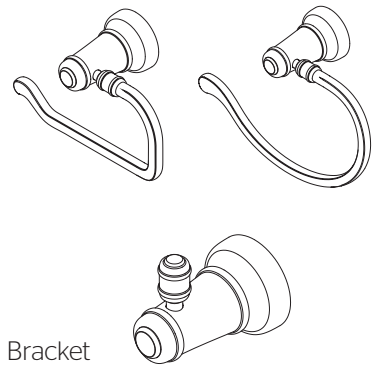

Robe Hook, Paper Holder, & Towel Hook

BPH-YP1C Finish(CC)
 BPH-YP1K Finish(KK)

BPH-YP1U Finish(UU)
 BPH-YP1Y Finish(YU)
 BRB-YPOC Finish(CC)
 BRB-YPOK Finish(KK)
 BRB-YPOU Finish(UU)

BRB-YPOY Finish(YU)
 BRH-YPOC Finish(CC)
 BRH-YPOK Finish(KK)
 BRH-YPOU Finish(UU)
 BRH-YPOY Finish(YU)

- Robust Four-Screw Installation Bracket
- Complete Collection with Coordinating Lavatory and Tub & Shower Options

Specifications

Features

- Robe Hook (BRH Only)
- Single Post Paper Holder (BPH Only)
- Towel Hook (BRB Only)
- Concealed Screw Installation
- Pforever Warranty®

Dimensions