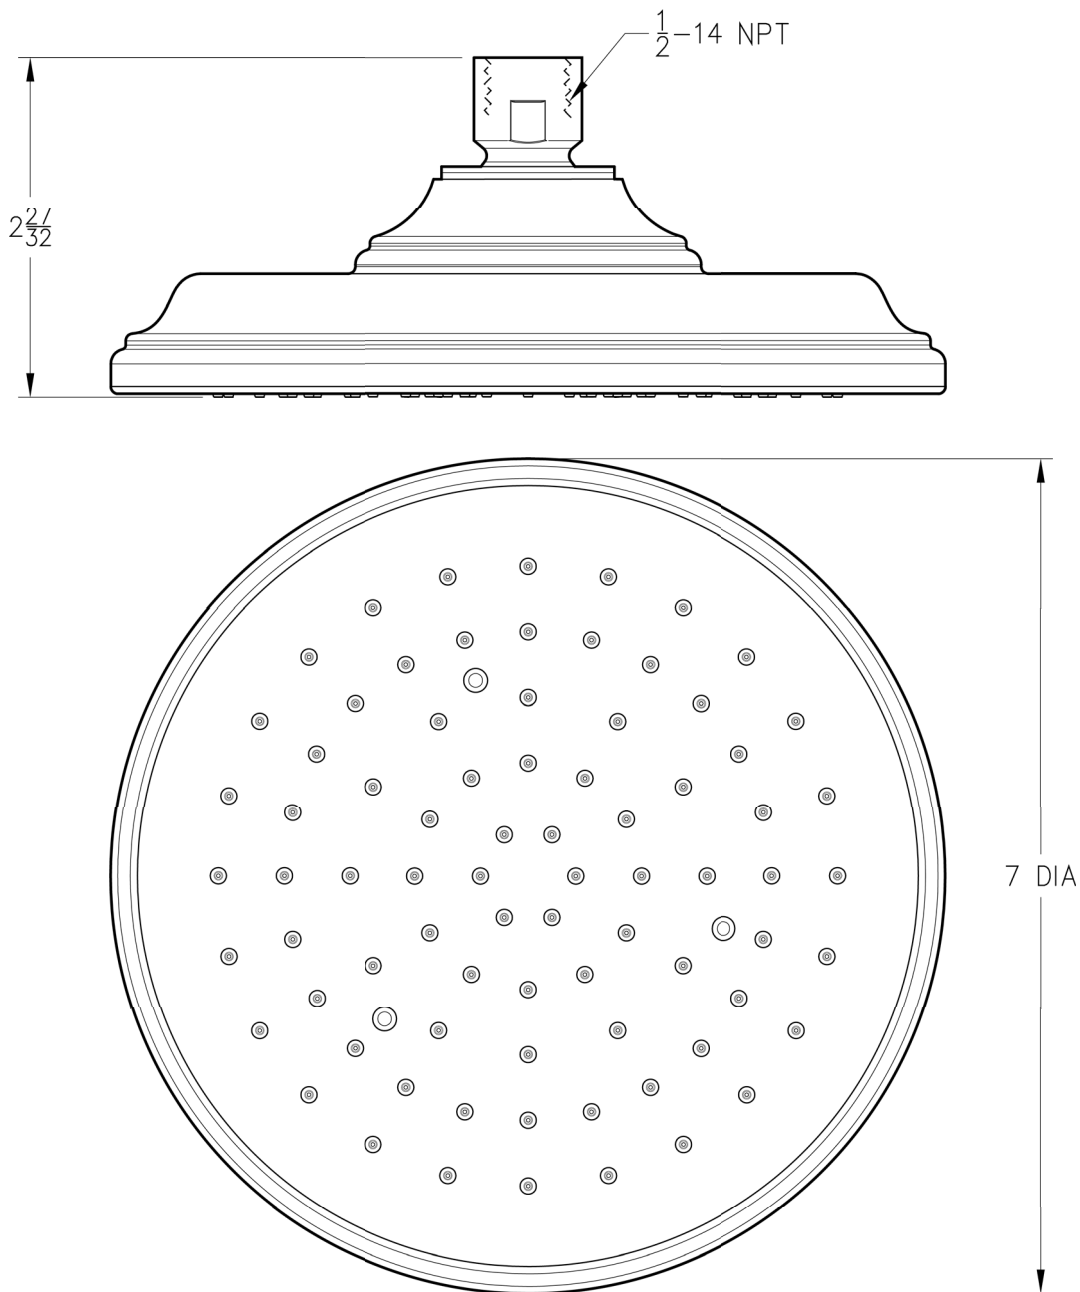

**15 Series**

HANOVER

**Shower**

Dimensions are in Inches

**1-800-PFAUCET** [www.pricepfister.com](http://www.pricepfister.com)  
19701 DaVinci, Lake Forest, CA 92610  
01/4/80

**Price Pfister**

SS-015-12