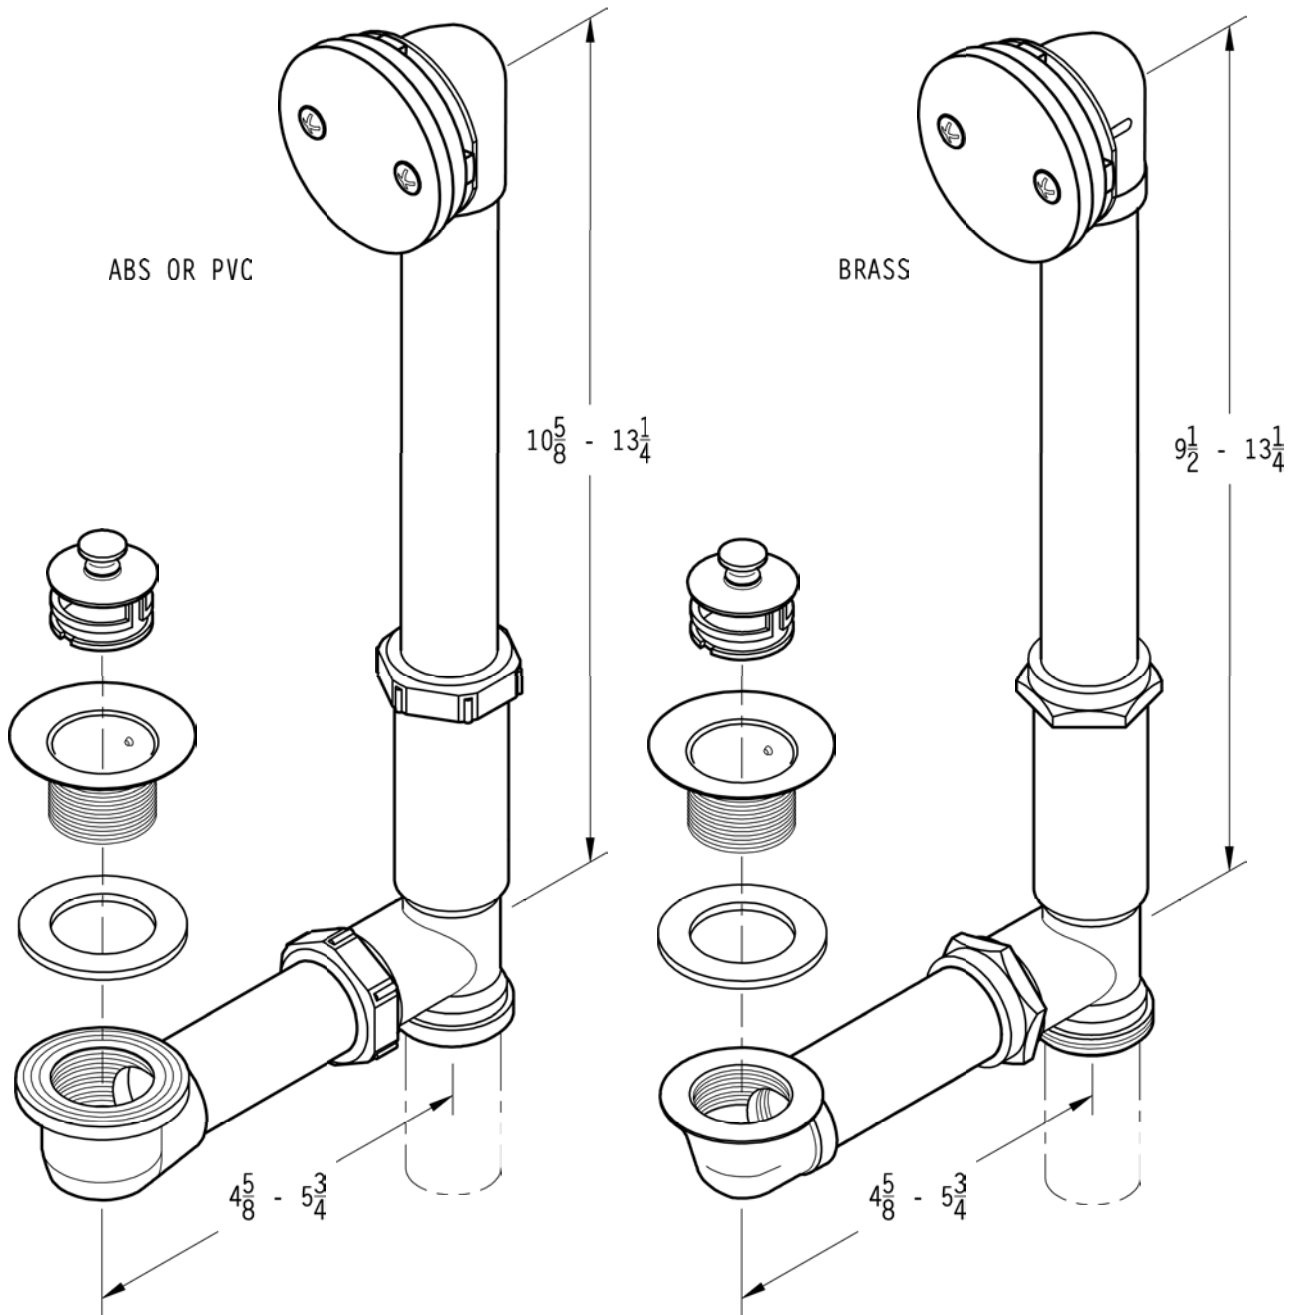

18 Series

Waste & Overflow

Dimensions are in Inches

1-800-PFAUCET www.pricepfister.com
19701 DaVinci, Lake Forest, CA 92610
11/13/08

Price Pfister®