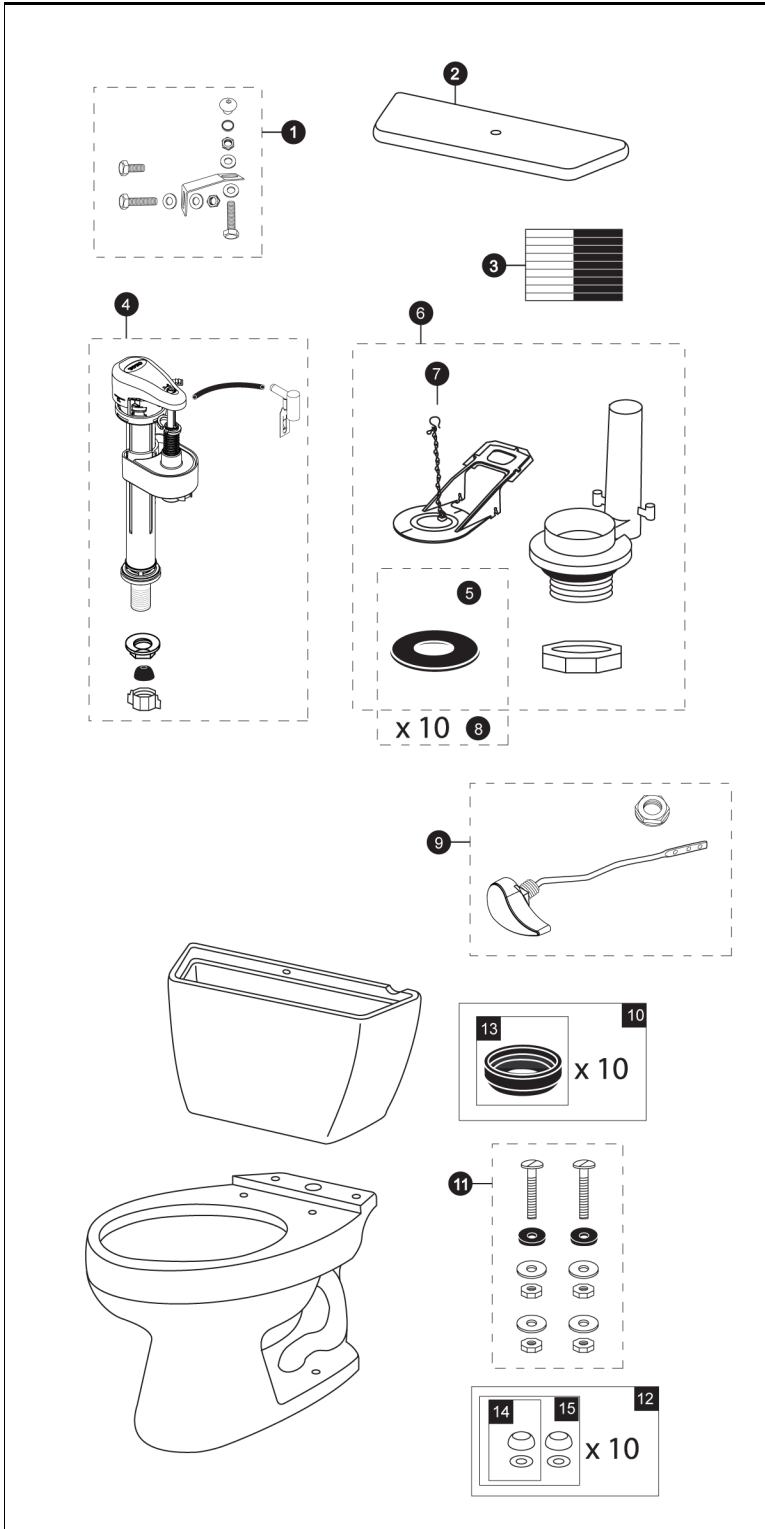

CST744SDB  
ST743SDB  
C744S

**Drake®**

**1.6 Gpf Toilet, Elongated,  
G-Max®, 12" Rough-In,  
Insulated Tank, Bolt Down Tank Lid**

Items	Parts	Description
1	THU089	Bolt Down Set
2	TCU743BCR#01	Bolt Down Tank Lid w/ Velcro - Cotton
	TCU743BCR#03	Bolt Down Tank Lid w/ Velcro - Bone
	TCU743BCR#11	Bolt Down Tank Lid w/ Velcro - Colonial White
	TCU743BCR#12	Bolt Down Tank Lid w/ Velcro - Sedona Beige
	TCU743BCR#51	Bolt Down Tank Lid w/ Velcro - Ebony
3	THU107	Velcro Tape
4	TSU53A	Fill Valve
5	9BU001ER	Flapper Gasket
6	THU130	Flush Valve
7	THU092-7	Flapper w/ Chain - Insulated Tank
8	THU096	Flapper Gaskets (10 pieces)
9	THU068#01	Trip Lever - Cotton
	THU068#03	Trip Lever - Bone
	THU068#11	Trip Lever - Colonial White
	THU068#12	Trip Lever - Sedona Beige
	THU068#51	Trip Lever - Ebony
	THU068#CP	Trip Lever - Chrome Plated
	THU068#BN	Trip Lever - Brushed Nickel
	THU068#PN	Trip Lever - Polished Nickel
10	THU131	Tank to Bowl Gaskets (10 toilets)
11	TSU01D	Tank Mounting Kit
12	THU098#01	Bolt Cap Sets - Cotton (20 pieces)
	THU098#03	Bolt Cap Sets - Bone (20 pieces)
	THU098#11	Bolt Cap Sets - Colonial White (20 pieces)
	THU098#12	Bolt Cap Sets - Sedona Beige (20 pieces)
	THU098#51	Bolt Cap Sets - Ebony (20 pieces)
13	9BU024E	3" Tank to Bowl Gasket
14	THU044#01	Bolt Cap Set - Cotton
	THU044#03	Bolt Cap Set - Bone
	THU044#11	Bolt Cap Set - Colonial White
	THU044#12	Bolt Cap Set - Sedona Beige
	THU044#51	Bolt Cap Set - Ebony
15	THU044S#01	Bolt Cap Set - Cotton (2 pieces)
	THU044S#03	Bolt Cap Set - Bone (2 pieces)
	THU044S#11	Bolt Cap Set - Colonial White (2 pieces)
	THU044S#12	Bolt Cap Set - Sedona Beige (2 pieces)
	THU044S#51	Bolt Cap Set - Ebony (2 pieces)

**Note:**

**Product Number Explanations**

**Two-Piece Toilet**

(CST) Gravity Type Toilet  
(744) Model  
(S) G-Max®  
(D) Insulated Tank  
(B) Bolt Down Tank Lid

**Tank**

(ST) Tank  
(743) Model  
(S) G-Max®  
(D) Insulated Tank  
(B) Bolt Down Tank Lid