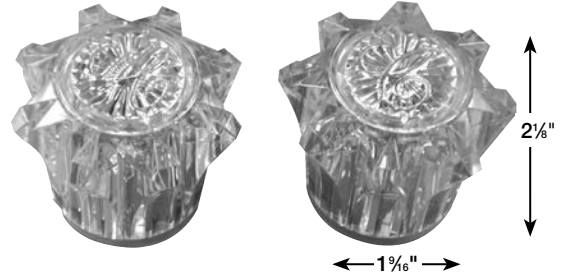

HANDLES

UNIVERSAL & DECORATOR REPLACEMENT HANDLES

UNIVERSAL VISE GRIP ACRYLIC HANDLES

- Slotted set screw design allows for a proper fit on most kitchen & lavatory faucets

Stk. No.	Description
----------	-------------

88889	Pair of Handles – Hot & Cold
80024	Diverter

REPLACEMENT VISE GRIP HANDLES

- NOTE:** All vise grip handles are packed in pairs, whether ordering bulk or carded.

Carded

Stk. No.	Description
----------	-------------

CLEAR HANDLES W/ REMOVABLE SKIRT

- Snap – on 3/8" extension skirt
- Accepts three prong universal handle adapter

Carded

Stk. No.	Description
----------	-------------

88172	Pair of Handles – Hot & Cold
-------	------------------------------