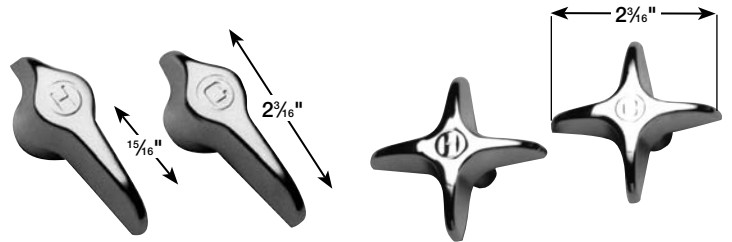

HANDLES

UNIVERSAL & DECORATOR REPLACEMENT HANDLES

UNIVERSAL VISE GRIP ACRYLIC HANDLES

- Slotted set screw design allows for a proper fit on most kitchen & lavatory faucets

Stk. No.	Description
----------	-------------

88889	Pair of Handles – Hot & Cold
80024	Diverter

REPLACEMENT VISE GRIP HANDLES

- NOTE:** All vise grip handles are packed in pairs, whether ordering bulk or carded.

Carded

Stk. No.	Description
----------	-------------

CLEAR HANDLES W/ REMOVABLE SKIRT

- Snap – on 3/8" extension skirt
- Accepts three prong universal handle adapter

Carded

Stk. No.	Description
----------	-------------

88172	Pair of Handles – Hot & Cold
-------	------------------------------