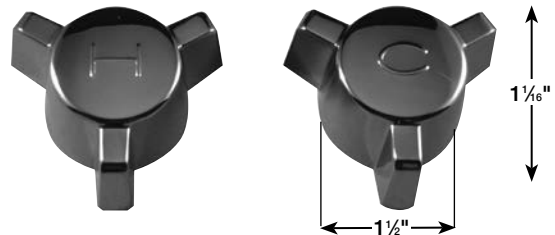

HANDLES

UNIVERSAL & DECORATOR REPLACEMENT HANDLES

UNIVERSAL VISE GRIP ACRYLIC HANDLES

- Slotted set screw design allows for a proper fit on most kitchen & lavatory faucets

Stk. No.	Description
----------	-------------

88889	Pair of Handles – Hot & Cold
80024	Diverter

REPLACEMENT VISE GRIP HANDLES

- NOTE:** All vise grip handles are packed in pairs, whether ordering bulk or carded.

Carded

Stk. No.	Description
----------	-------------

88516	Lever Handles – Pair
80026	Lever Handle Diverter
88517	Cross Arm Handles – Pair
80025	Cross Arm Handle Diverter

CANOPY VISE GRIP HANDLES

Stk. No.	Description
----------	-------------

88797	Pair of Handles – Hot & Cold
-------	------------------------------

CLEAR HANDLES W/ REMOVABLE SKIRT

- Snap – on 3/8" extension skirt
- Accepts three prong universal handle adapter

Carded

Stk. No.	Description
----------	-------------

88172	Pair of Handles – Hot & Cold
-------	------------------------------