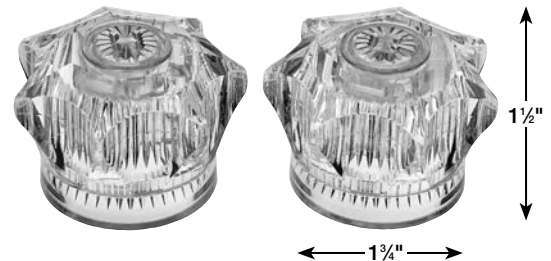

HANDLES

UNIVERSAL & DECORATOR REPLACEMENT HANDLES

UNIVERSAL VISE GRIP ACRYLIC HANDLES

- Slotted set screw design allows for a proper fit on most kitchen & lavatory faucets

Stk. No.	Description
----------	-------------

88889	Pair of Handles – Hot & Cold
80024	Diverter

REPLACEMENT VISE GRIP HANDLES

- NOTE:** All vise grip handles are packed in pairs, whether ordering bulk or carded.

Carded

Stk. No.	Description
----------	-------------

88516	Lever Handles – Pair
80026	Lever Handle Diverter
88517	Cross Arm Handles – Pair
80025	Cross Arm Handle Diverter

CANOPY VISE GRIP HANDLES

Stk. No.	Description
----------	-------------

88797	Pair of Handles – Hot & Cold
-------	------------------------------

CLEAR HANDLES W/ REMOVABLE SKIRT

- Snap – on 3/8" extension skirt
- Accepts three prong universal handle adapter

Carded

Stk. No.	Description
----------	-------------

88172	Pair of Handles – Hot & Cold
-------	------------------------------