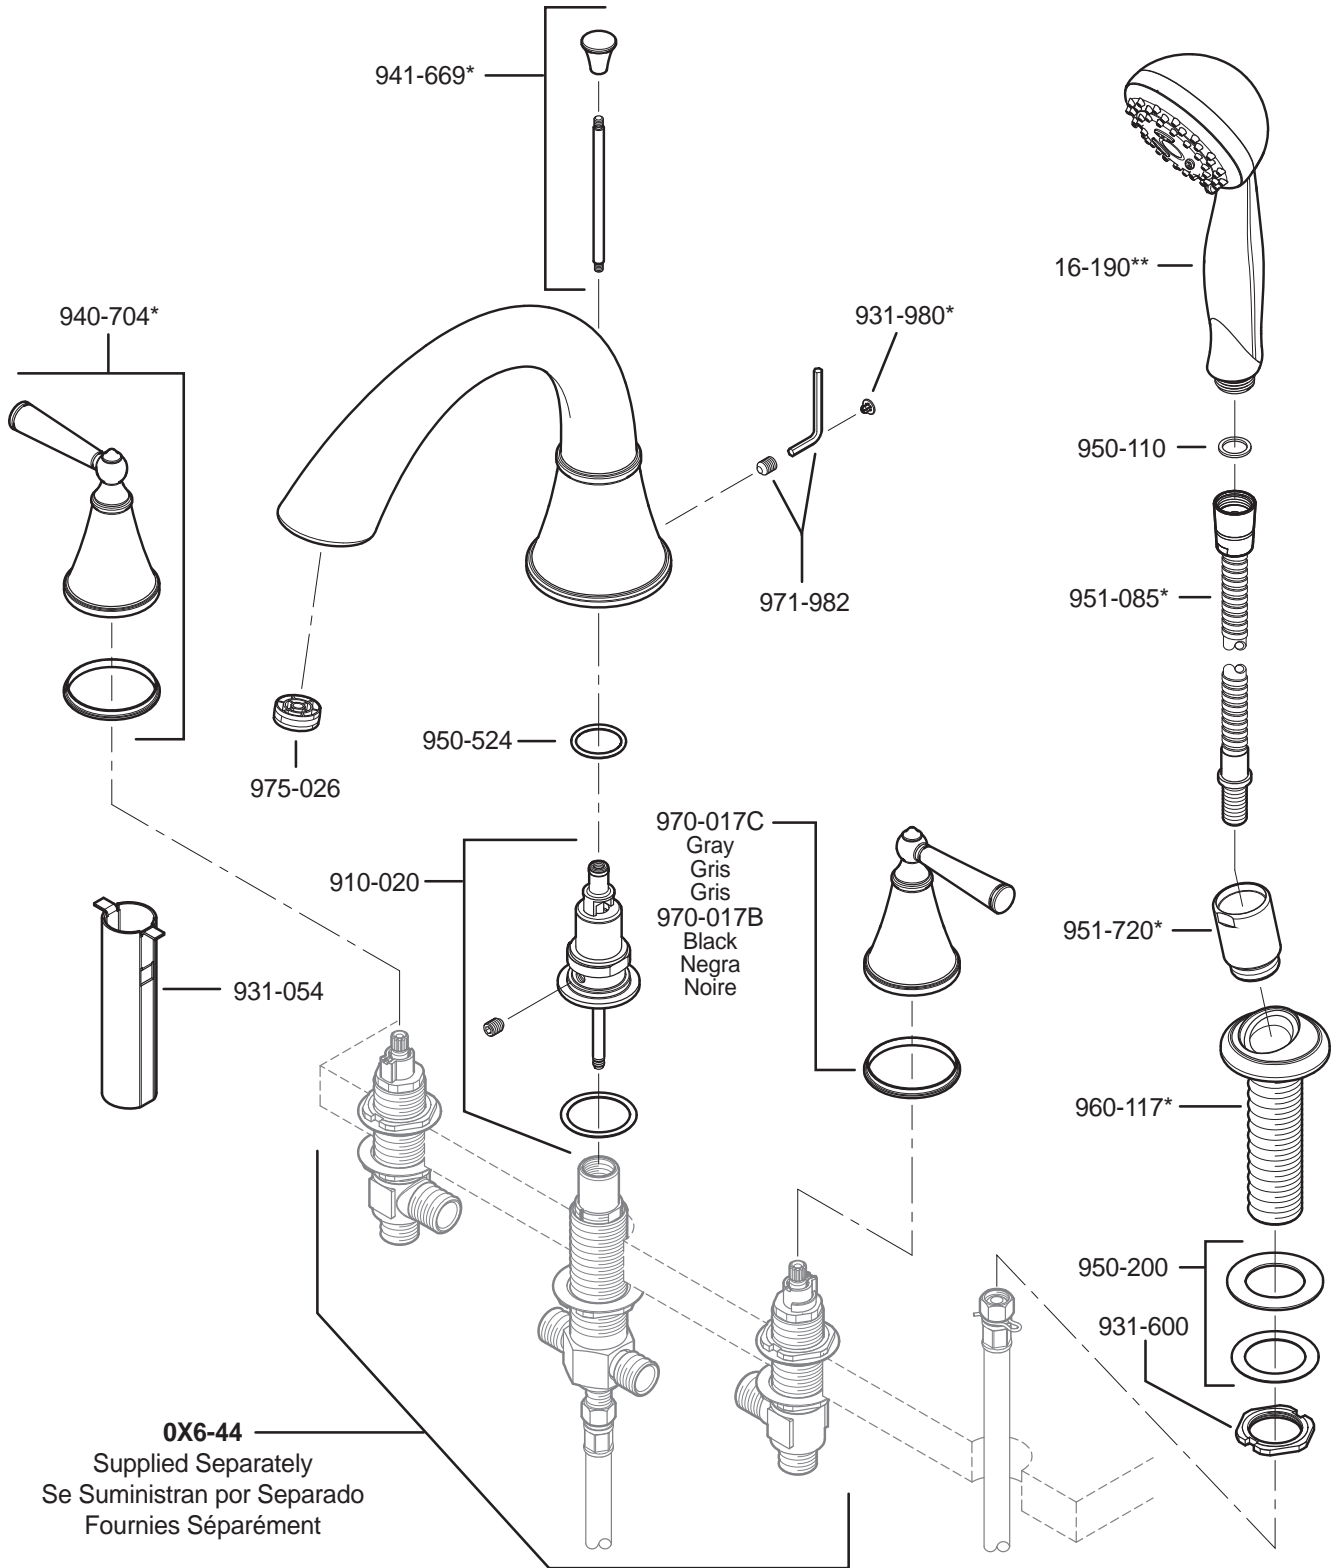

# PARTS EXPLOSION

## RT6 Series Saxton™ 4 Hole Roman Tub Trim

**FINISHES \* Indicates Finish**

A Polished Chrome	M Almond	U Rustic Bronze
B Black	N Antique Bronze	V PVD Polished Brass
E Rustic Pewter	P Polished Brass	W White
D PVD Polished Nickel	Q Satin Brass	Y Tuscan Bronze
J PVD Brushed Nickel	R Copper	Z Oil-Rubbed Bronze
K Satin Nickel	S Stainless Steel	
L Satin Stainless	T Biscuit	

All finishes not available on all parts

**1-800-PFAUCET** [www.pricepfister.com](http://www.pricepfister.com)  
19701 DaVinci, Lake Forest, CA 92610

08/08/08

**Price Pfister**