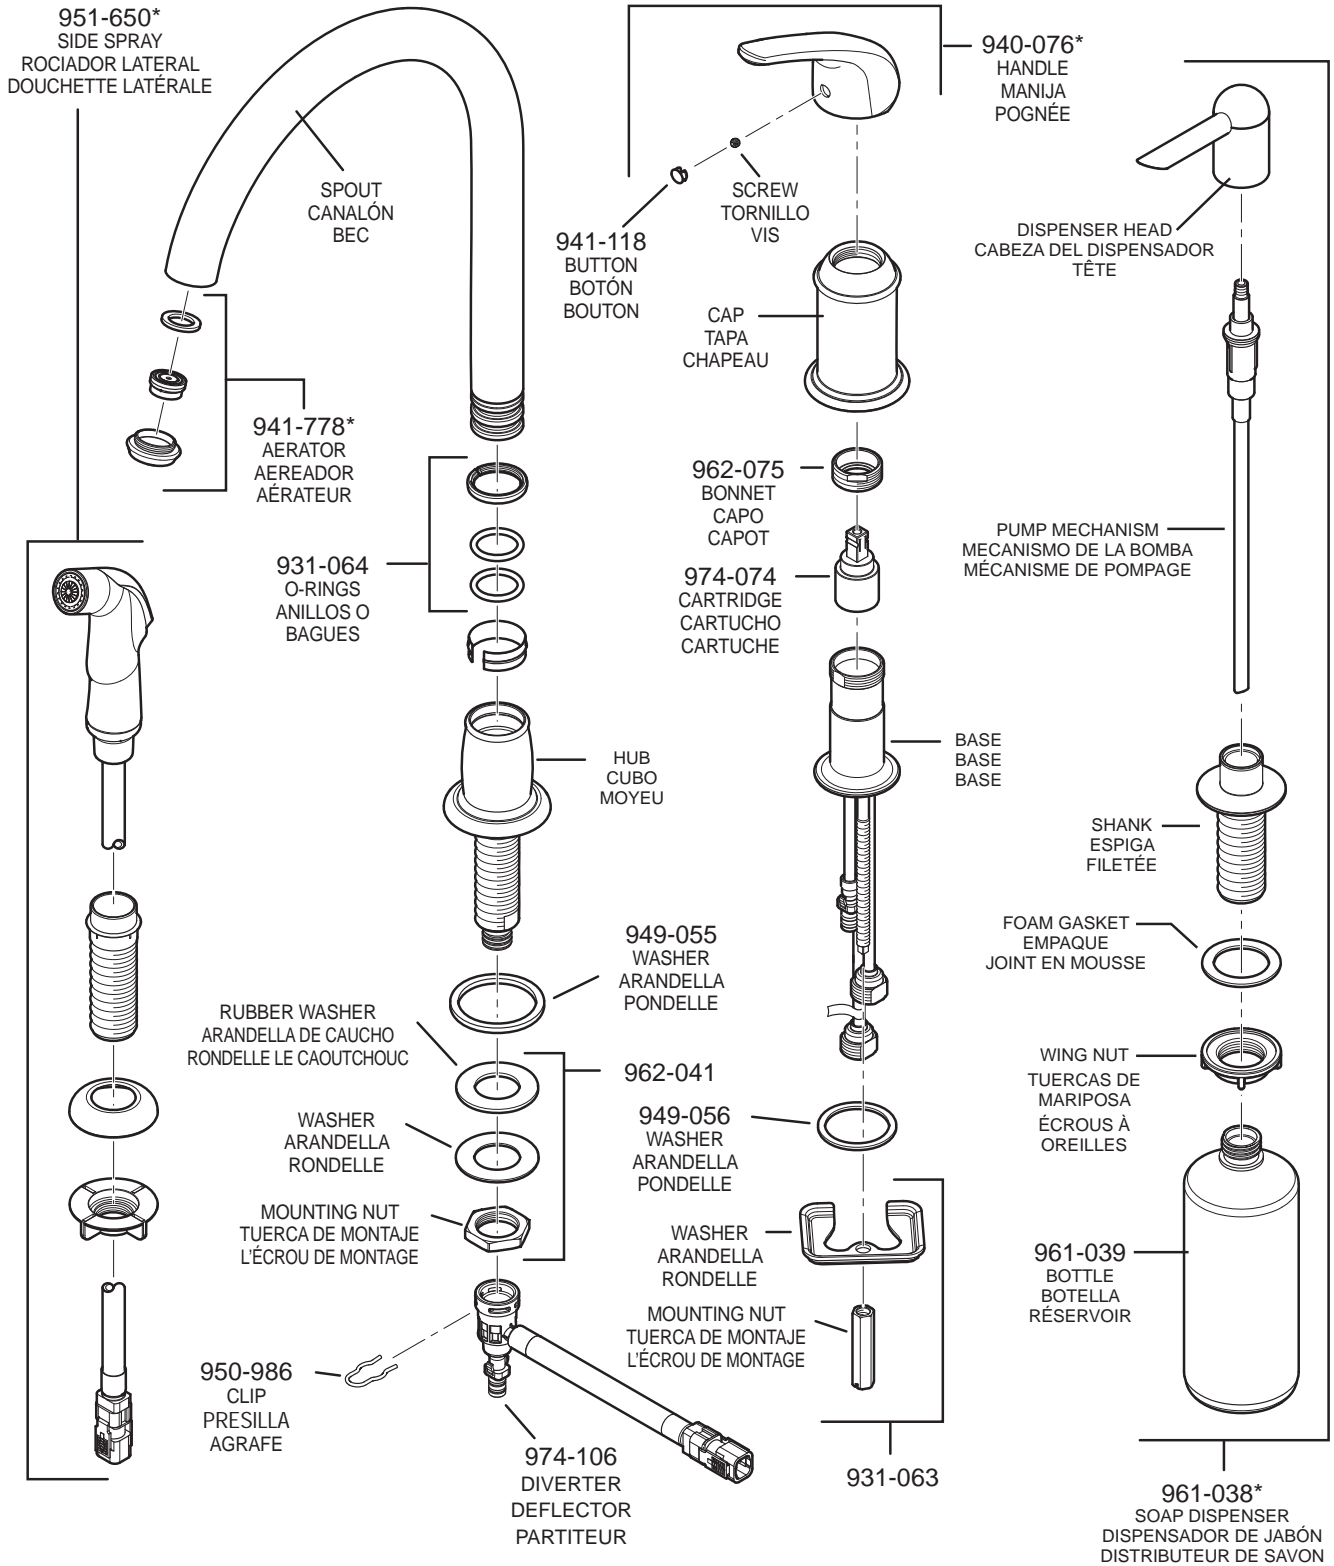

PARTS EXPLOSION

WK1 Classic Series™ Kitchen Faucet

FINISHES * Indicates Finish

A Polished Chrome	L Satin Stainless	T Biscuit
B Black	M Almond	U Rustic Bronze
D PVD Polished Nickel	N Antique Bronze	V PVD Polished Brass
E Rustic Pewter	P Polished Brass	W White
J PVD Brushed Nickel	Q Satin Brass	Y Tuscan Bronze
G Velvet Aged Bronze	R Copper	Z Oil-Rubbed Bronze
K Satin Nickel	S Stainless Steel	