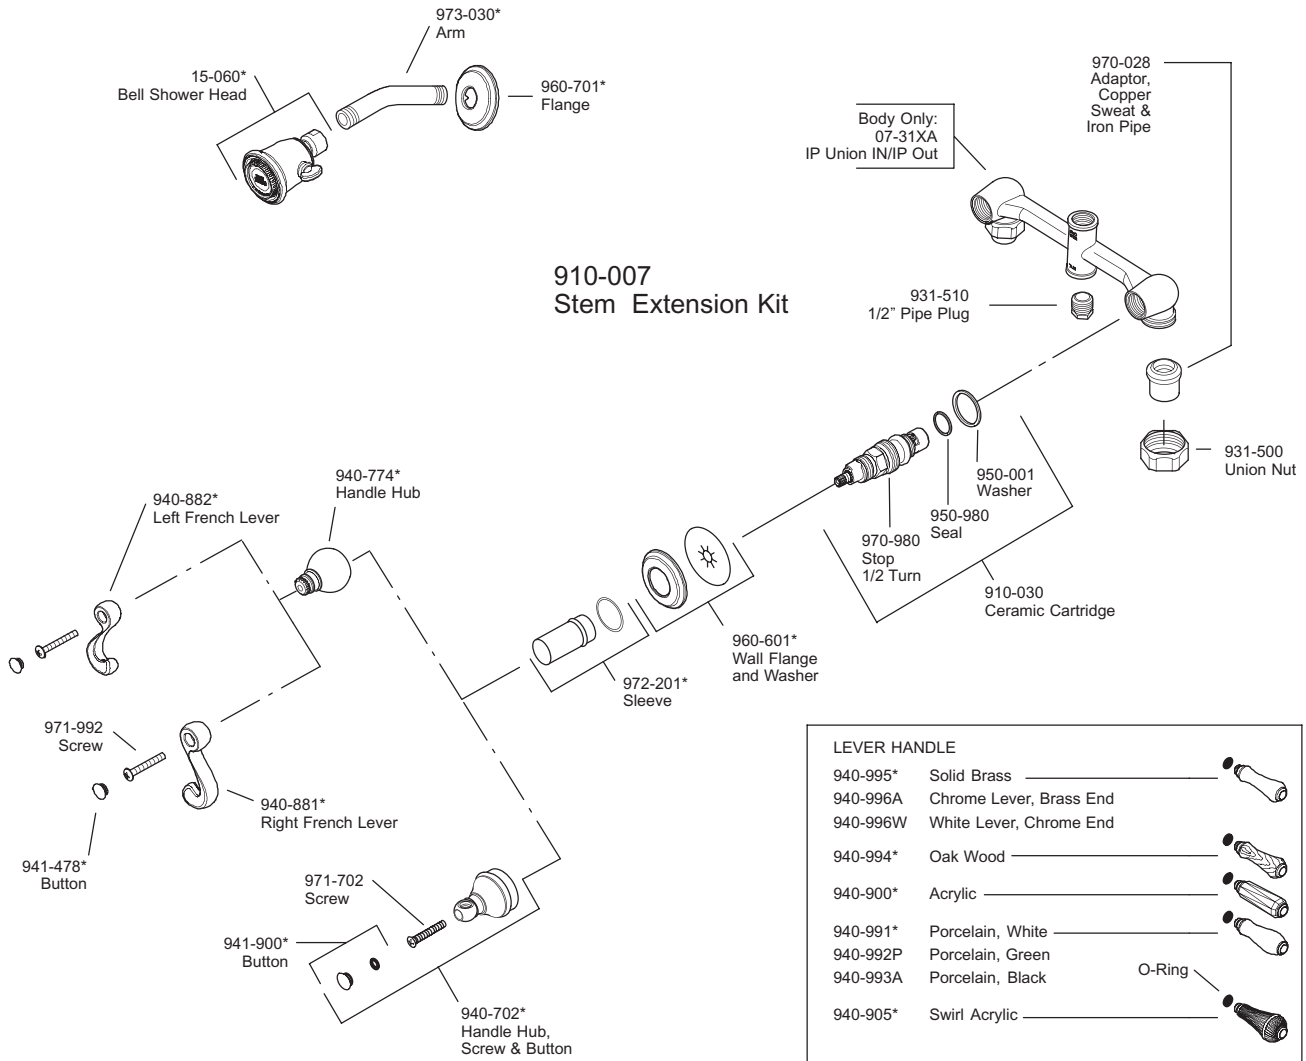

PARTS EXPLOSION

07 Series Two-Handle Shower Only

LEVER HANDLE		
940-995*	Solid Brass	
940-996A	Chrome Lever, Brass End	
940-996W	White Lever, Chrome End	
940-994*	Oak Wood	
940-900*	Acrylic	
940-991*	Porcelain, White	
940-992P	Porcelain, Green	
940-993A	Porcelain, Black	
940-905*	Swirl Acrylic	
	O-Ring	

FINISHES * Indicates Finish

- | | | |
|-----------------------|-------------------|----------------------|
| A Polished Chrome | L Satin Stainless | S Stainless Steel |
| B Black | M Almond | T Biscuit |
| E Rustic Pewter | N Antique Bronze | U Rustic Bronze |
| D PVD Polished Nickel | P Polished Brass | V PVD Polished Brass |
| J PVD Brushed Nickel | Q Satin Brass | W White |
| K Satin Nickel | R Copper | Z Oil-Rubbed Bronze |

All finishes not available on all parts

1-800-PFAUCET www.pricepfister.com
 19701 DaVinci, Lake Forest, CA 92610

Price Pfister®
 Pf freshest Ideas in Pf faucets.

10/14/05