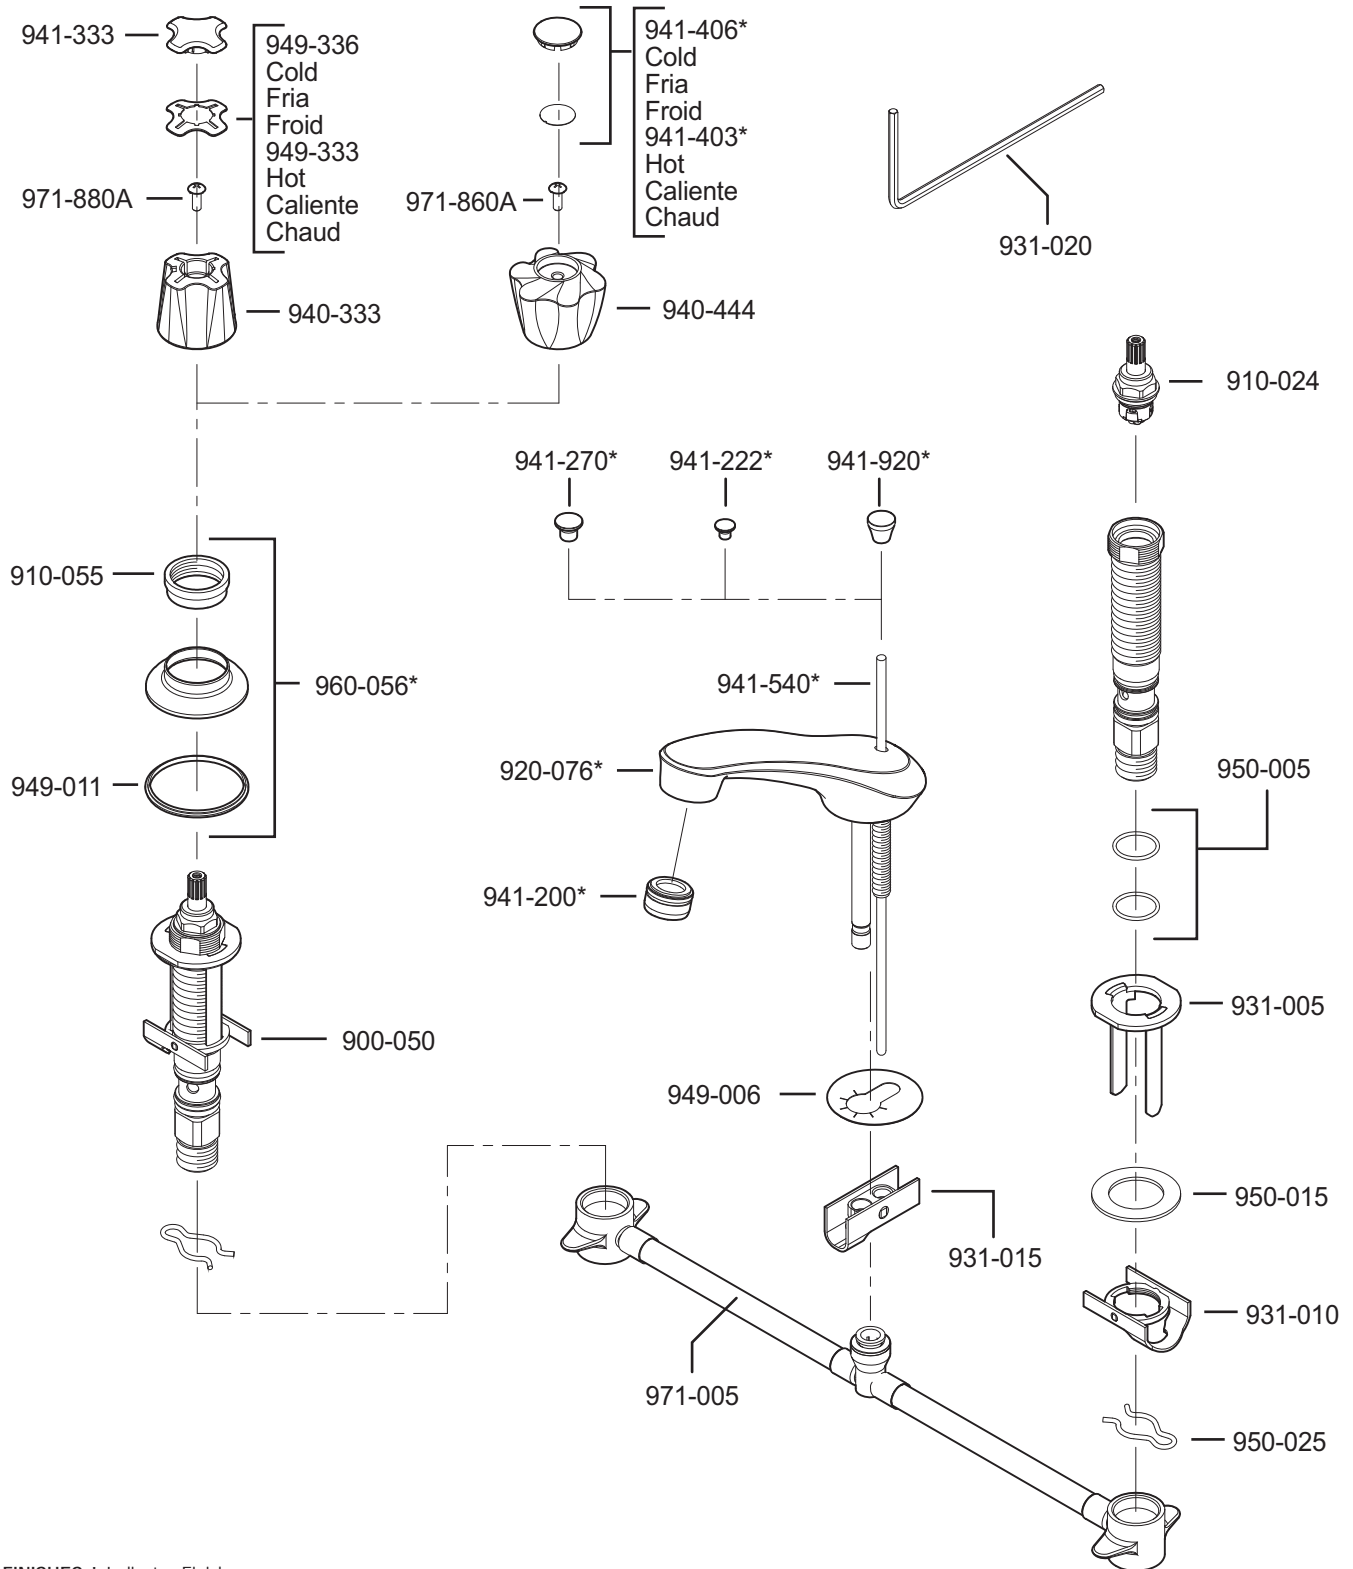

# PARTS EXPLOSION

## H49 Series Bedford® Collection 8"-15" Widespread Lavatory Faucet

**FINISHES \* Indicates Finish**

A Polished Chrome	M Almond	U Rustic Bronze
B Black	N Antique Bronze	V PVD Polished Brass
E Rustic Pewter	P Polished Brass	W White
D PVD Polished Nickel	Q Satin Brass	Y Tuscan Bronze
J PVD Brushed Nickel	R Copper	Z Oil-Rubbed Bronze
K Satin Nickel	S Stainless Steel	
L Satin Stainless	T Biscuit	

All finishes not available on all parts

1-800-PFAUCET [www.pricepfister.com](http://www.pricepfister.com)  
 19701 DaVinci, Lake Forest, CA 92610

07/15/08

**Price Pfister**