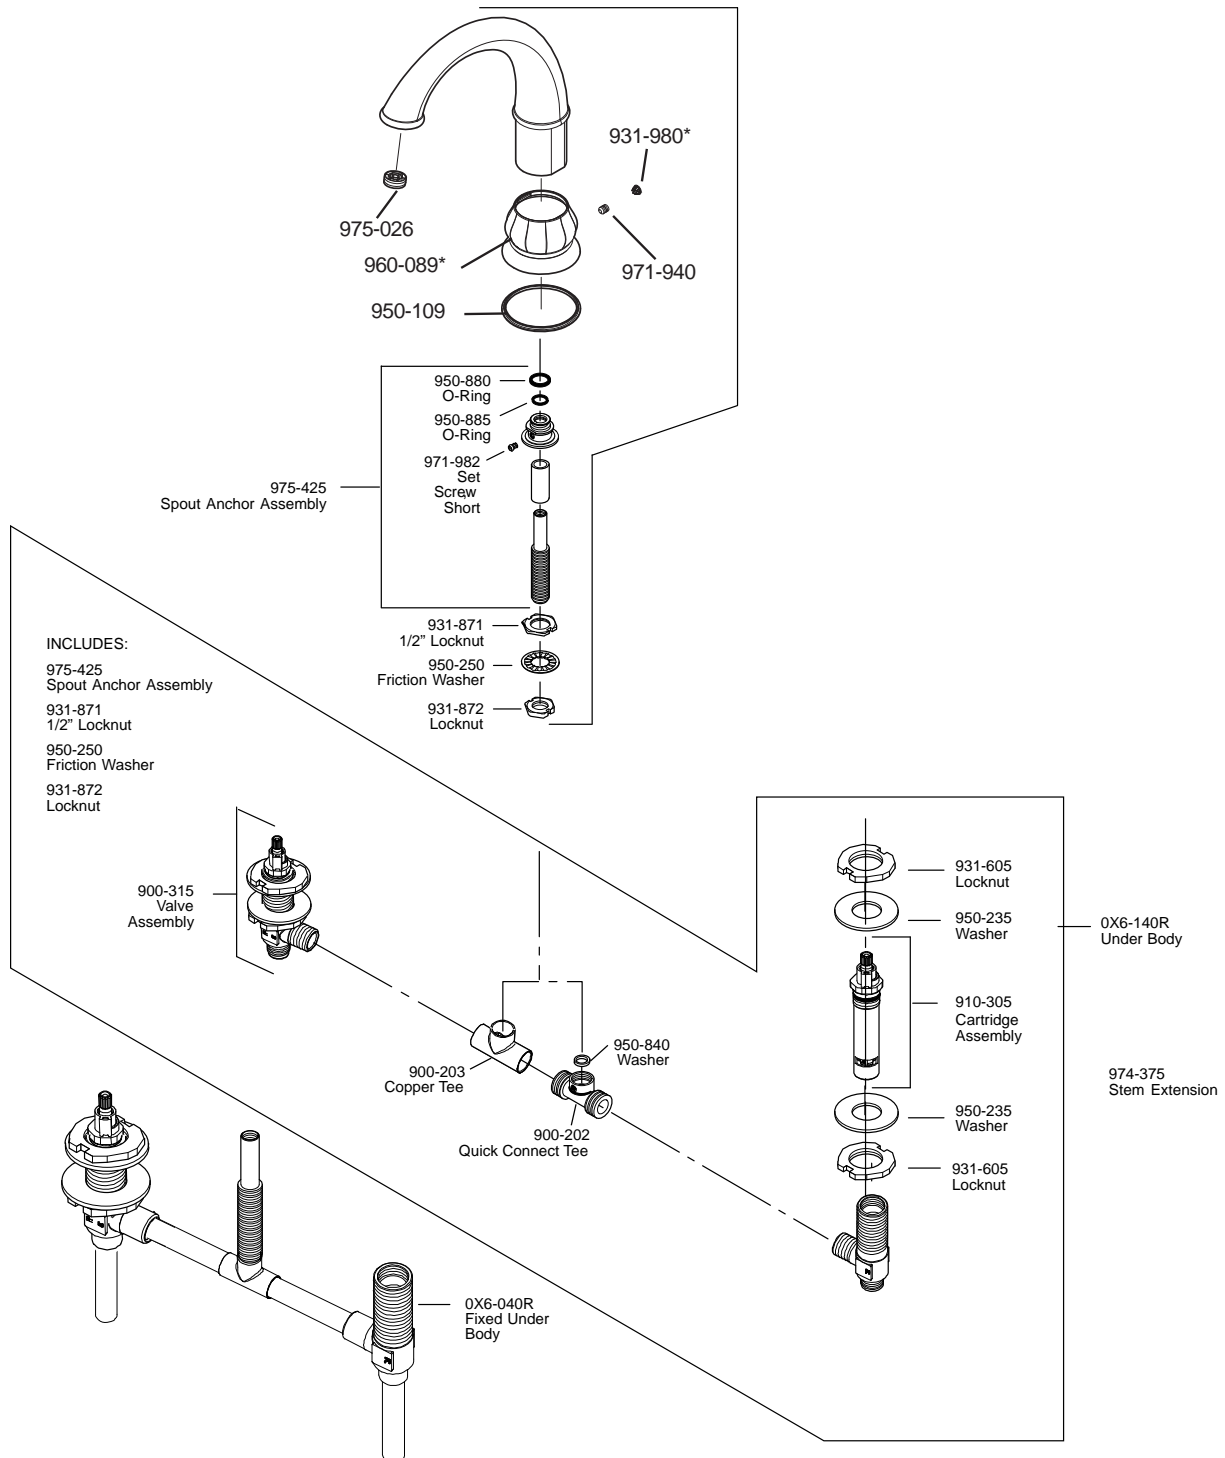

PARTS EXPLOSION

RT6 Series Treviso™ Spout

BODIES AND HHL HUB AND HANDLE TRIM KITS SUPPLIED SEPARATELY

FINISHES * Indicates Finish

| | | |
|-----------------------|-------------------|----------------------|
| A Polished Chrome | M Almond | U Rustic Bronze |
| B Black | N Antique Bronze | V PVD Polished Brass |
| E Rustic Pewter | P Polished Brass | W White |
| D PVD Polished Nickel | Q Satin Brass | Y Tuscan Bronze |
| J PVD Brushed Nickel | R Copper | Z Oil-Rubbed Bronze |
| K Satin Nickel | S Stainless Steel | |
| L Satin Stainless | T Biscuit | |