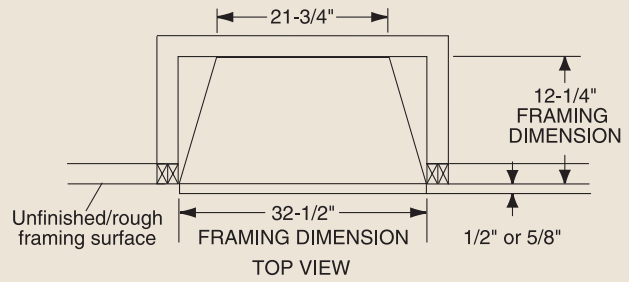

A Brand of Monessen Hearth Systems Co.
149 Cleveland Drive, Paris, Kentucky 40361

www.monessenhearth.com

To avoid personal injury or property damage, the product described by this brochure must be installed, operated and maintained in strict compliance with the instructions packaged with the product and all applicable building or fire codes. Contact local building or fire officials about restrictions and installation inspection requirements. All photographs and drawings on this brochure are for illustrative purposes only and are not intended for, nor should they be used as a substitute for the instructions packaged with the unit. Appearance and specifications of the product are subject to change without notice. © 2009 Monessen Hearth Systems Co.