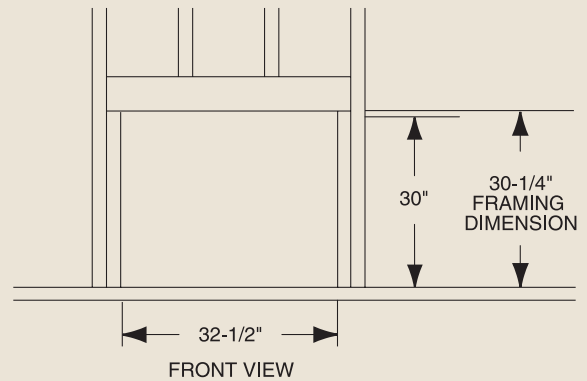

A Brand of Monessen Hearth Systems Co.
149 Cleveland Drive, Paris, Kentucky 40361

www.monessenhearth.com

To avoid personal injury or property damage, the product described by this brochure must be installed, operated and maintained in strict compliance with the instructions packaged with the product and all applicable building or fire codes. Contact local building or fire officials about restrictions and installation inspection requirements. All photographs and drawings on this brochure are for illustrative purposes only and are not intended for, nor should they be used as a substitute for the instructions packaged with the unit. Appearance and specifications of the product are subject to change without notice. © 2009 Monessen Hearth Systems Co.