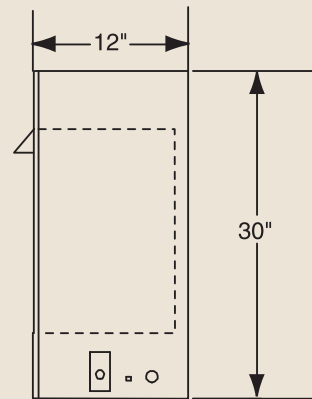

A Brand of Monessen Hearth Systems Co.
149 Cleveland Drive, Paris, Kentucky 40361

www.monessenhearth.com

To avoid personal injury or property damage, the product described by this brochure must be installed, operated and maintained in strict compliance with the instructions packaged with the product and all applicable building or fire codes. Contact local building or fire officials about restrictions and installation inspection requirements. All photographs and drawings on this brochure are for illustrative purposes only and are not intended for, nor should they be used as a substitute for the instructions packaged with the unit. Appearance and specifications of the product are subject to change without notice. © 2009 Monessen Hearth Systems Co.