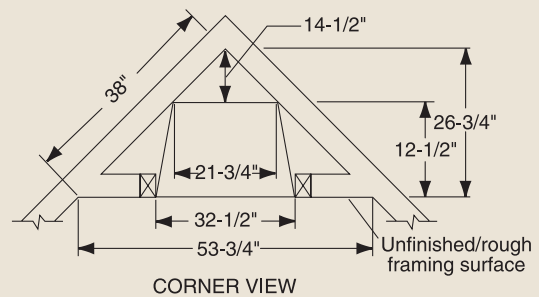

A Brand of Monessen Hearth Systems Co.
149 Cleveland Drive, Paris, Kentucky 40361

www.monessenhearth.com

To avoid personal injury or property damage, the product described by this brochure must be installed, operated and maintained in strict compliance with the instructions packaged with the product and all applicable building or fire codes. Contact local building or fire officials about restrictions and installation inspection requirements. All photographs and drawings on this brochure are for illustrative purposes only and are not intended for, nor should they be used as a substitute for the instructions packaged with the unit. Appearance and specifications of the product are subject to change without notice. © 2009 Monessen Hearth Systems Co.