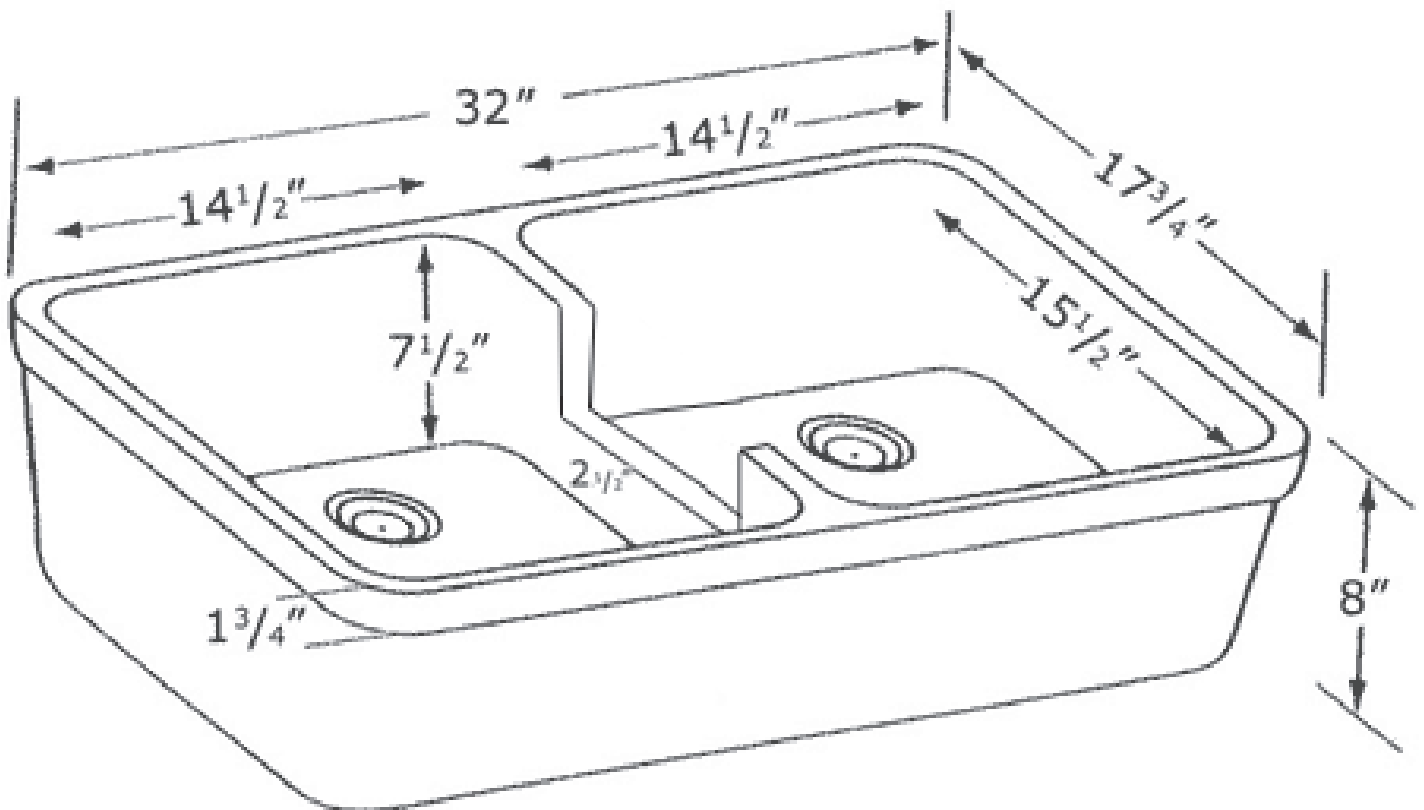

**AB5123**

32" Short Wall Double Bowl Fireclay Farmhouse Apron Front Kitchen Sink

**Note:** All product dimensions are approximate and should be verified on sight prior to installation. Visit [www.ALFIbrand.com](http://www.ALFIbrand.com) for more information.