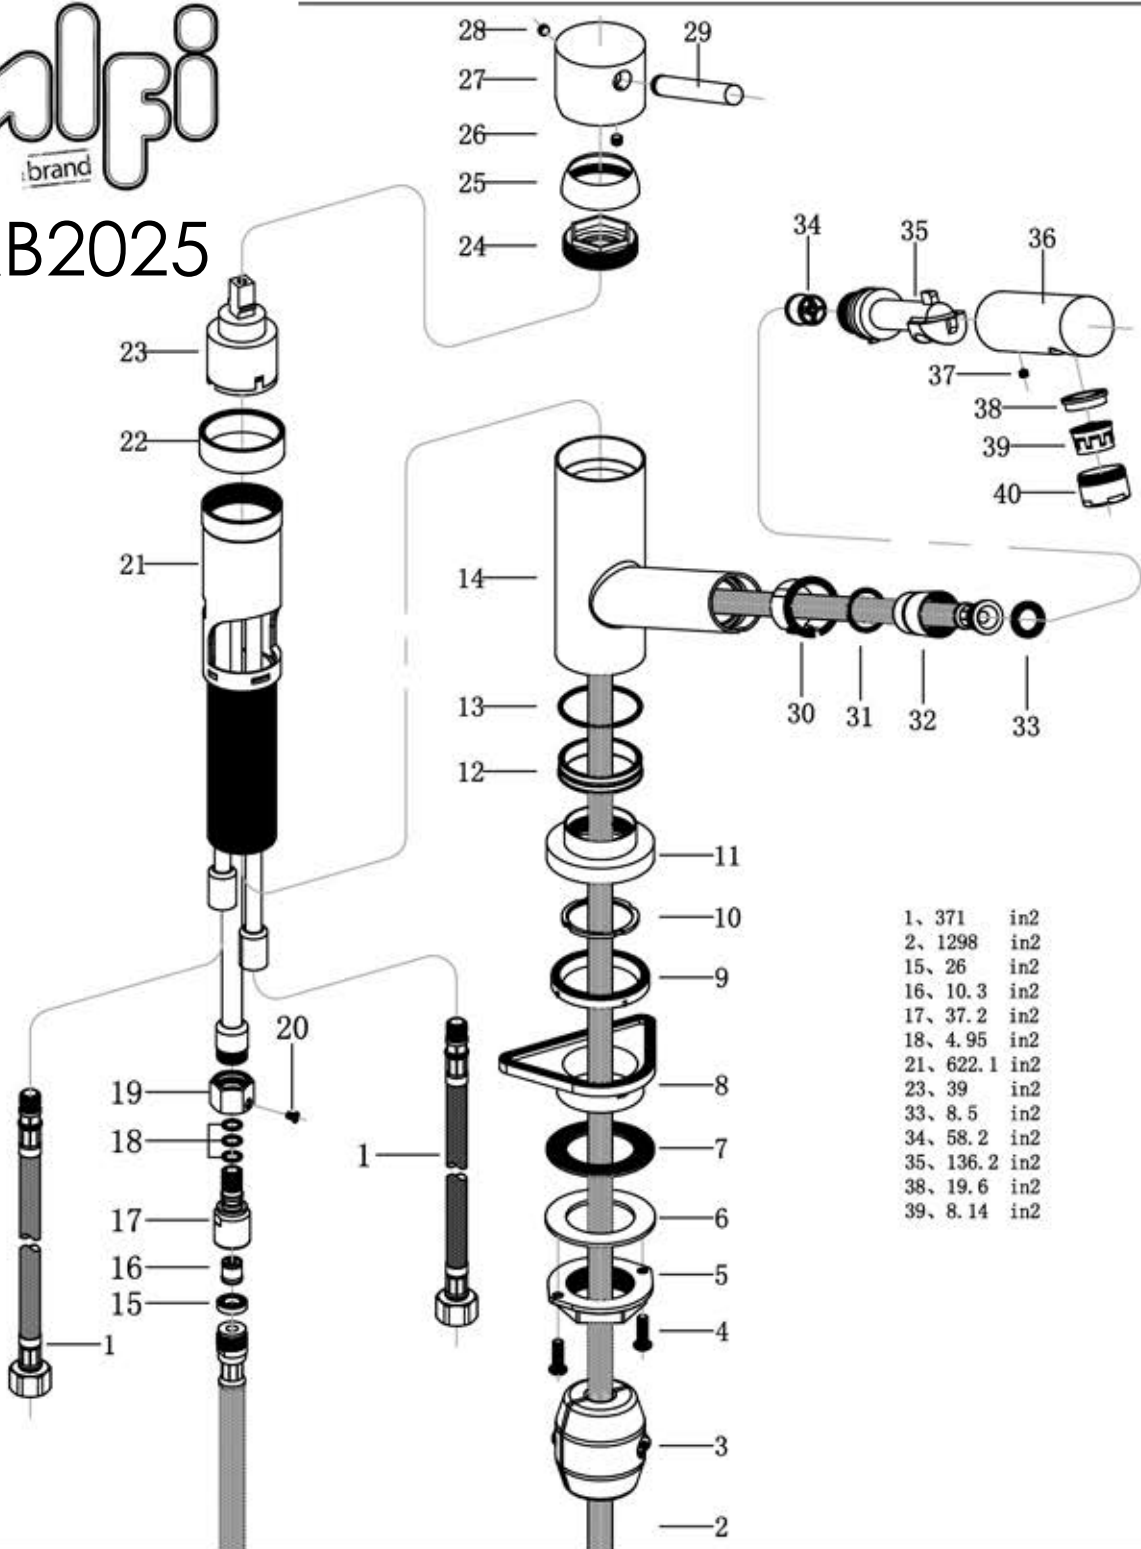

- 1, 371 in2
- 2, 1298 in2
- 15, 26 in2
- 16, 10.3 in2
- 17, 37.2 in2
- 18, 4.95 in2
- 21, 622.1 in2
- 23, 39 in2
- 33, 8.5 in2
- 34, 58.2 in2
- 35, 136.2 in2
- 38, 19.6 in2
- 39, 8.14 in2

40	V140D	Cover	1	M24*1	304	Brushed	Tianmao
39	40100500002	Aerator	1	Ø20.8	Plastic	NSF	Neoperl
38	TJP-230150550	Washer	1	Ø23*Ø15*5.5	NBR	NSF	Maifeng
37	LS-040040N-A	Screw	1	M4 L4	304	Deburring	HSF
36	V522/H	Shower head	1	Ø30	304	Brushed	Tianmao
35	V846	Shower insert	1	M24*1 G1/2	PPO	NSF	Dubang
34	31401500001	Check valve	1	Ø15	Plastic	NSF	Neoperl
33	PDP-180115180	Rubber ring	1	Ø18*Ø11.5*1.8	NBR	NSF	Maifeng
32	GT2016-03	Connector	1	G1/2	304	Brushed	ZTD
31	OXQ-220200-WJ	O ring	1	Ø22*2	NBR	Black	Panlong
30	SLY-C047	Spout insert	1	Ø30	Plastics	Black	SLY
29	V249	Handle lever	1	Ø10 L80	304	Brushed	Tianmao
28	LS-050040N-A	Screw	1	M5 L4	304	Deburring	HSF
27	V104	Handle cover	1	M5	304	Brushed	Xinshun
26	LS-050050N-A	Screw	1	M5 L5	304	Deburring	HSF
25	V101	Cartridge cover	1	M37*1	304	Brushed	ZTD
24	V102	Fixed screw	1	M37*1	304	Deburring	ZTD
23	K 35 A	Cartridge	1	35#	Ceramic	NSF	Kerox
22	GT2011-04	Fixng ring	1	Ø41.5	POM	Gray	ShunZhan
21	GT2025-01/H	Body	1	M37*1	304	Deburring	ZTD
20	LS-030050S-B	Screw	1	M3 L5	304	Deburring	HSF
19	V144	Screw nut	1	M3	304	Deburring	Tianmao
18	OXQ-070150-NJ	O ring	3	Ø7*1.5	NBR	NSF	Maifeng
17	V143	Connector	1	M15*1	304	Brushed	Tianmao
16	30401000002	Aerator	1	Ø10	Plastic	NSF	Neoperl
15	PDP-148826318	Rubber ring	1	Ø14.86*Ø8.26*3.18	NBR	NSF	Maifeng
14	GT2025-02/H	Outside body	1	Ø45	304	Brushed	Tianmao
13	OXQ-305150-WJ	O ring	1	30.5*1.5	NBR	Black	Heping
12	GT2011-03	Fixng ring	1	Ø41.5	POM	Gray	ShunZhan
11	GT2011-05	Base	1	M34*1.5	304	Brushed	ZTD
10	GT2011-06	Thread ring	1	M34*1.5	304	Deburring	Yingshang
9	PDP-490380700-R2	Rubber ring	1	Ø49*Ø38*7-R2	Rubber	Black	Panlong
8	V814	Plastic base	1	Ø37.5	Pastic	White	Yixin
7	PDP-530340200	Rubber ring	1	Ø53*Ø34*2	Rubber	Black	Panlong
6	V125	Gasket	1	Ø53*Ø34.5*1.5	304	Deburring	Jiexian
5	V122	Fixing nut	1	M34*1.5	304	Deburring	ZTD
4	V657	Fixing screw	2	M5 L16	304	Deburring	HSF
3	ZC-420G	Weight ball	1	420G	LY	Black	Yixin
2	DLG-M151750-1	Shower hose	1	M15*1 L1750	304	NSF	Tucai
1	JSG-G9/16M10500-1	Flexible hose	2	M10*1 L500	304	NSF	Jianglin

No	Parts models	Name of parts	QTY	Specifications	Material	Remarks	Supplier
Series name		GB-5187	Drawing people	Stronge Zeng	inspector	Norman Yang	
Customer number		518719	Factory number	GT2025	Date	2015-01-31	
Product name		Sink mixer with pull-out spray			Editions	A