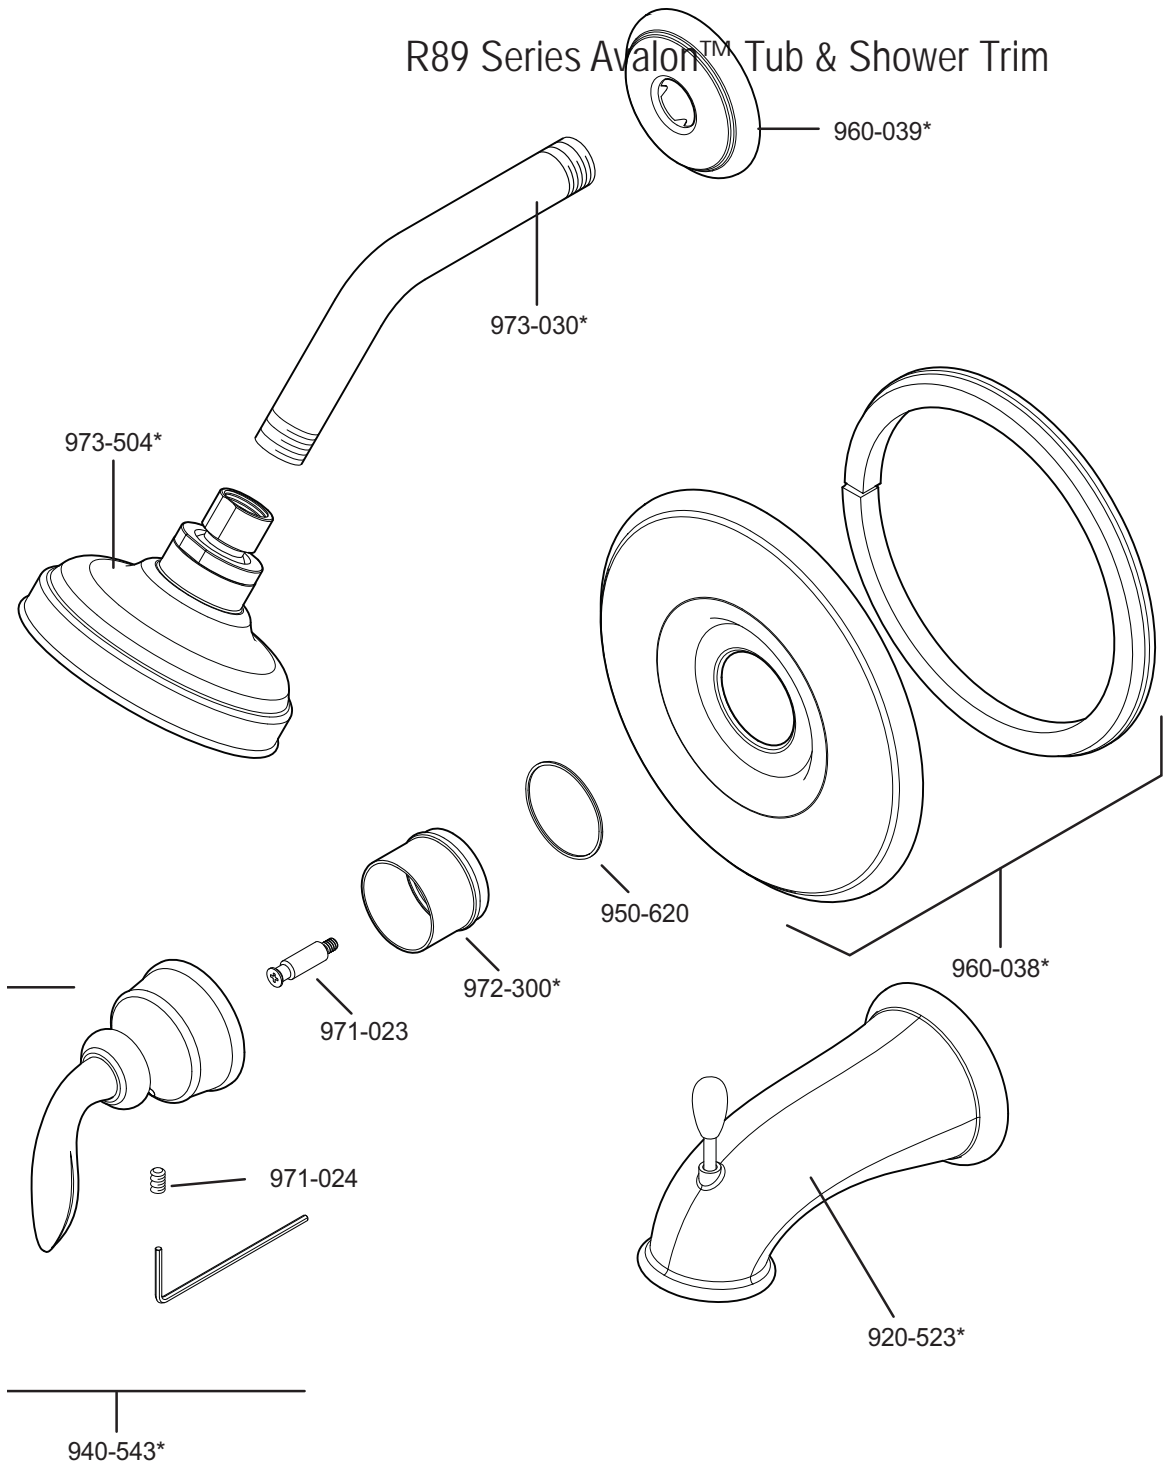

**PARTS EXPLOSION**

R89 Series Avalon™ Tub & Shower Trim

**FINISHES \* Indicates Finish**

A Polished Chrome	M Almond	U Rustic Bronze
B Black	N Antique Bronze	V PVD Polished Brass
E Rustic Pewter	P Polished Brass	W White
D PVD Polished Nickel	Q Satin Brass	Y Tuscan Bronze
J PVD Brushed Nickel	R Copper	Z Oil-Rubbed Bronze
K Satin Nickel	S Stainless Steel	
L Satin Stainless	T Biscuit	