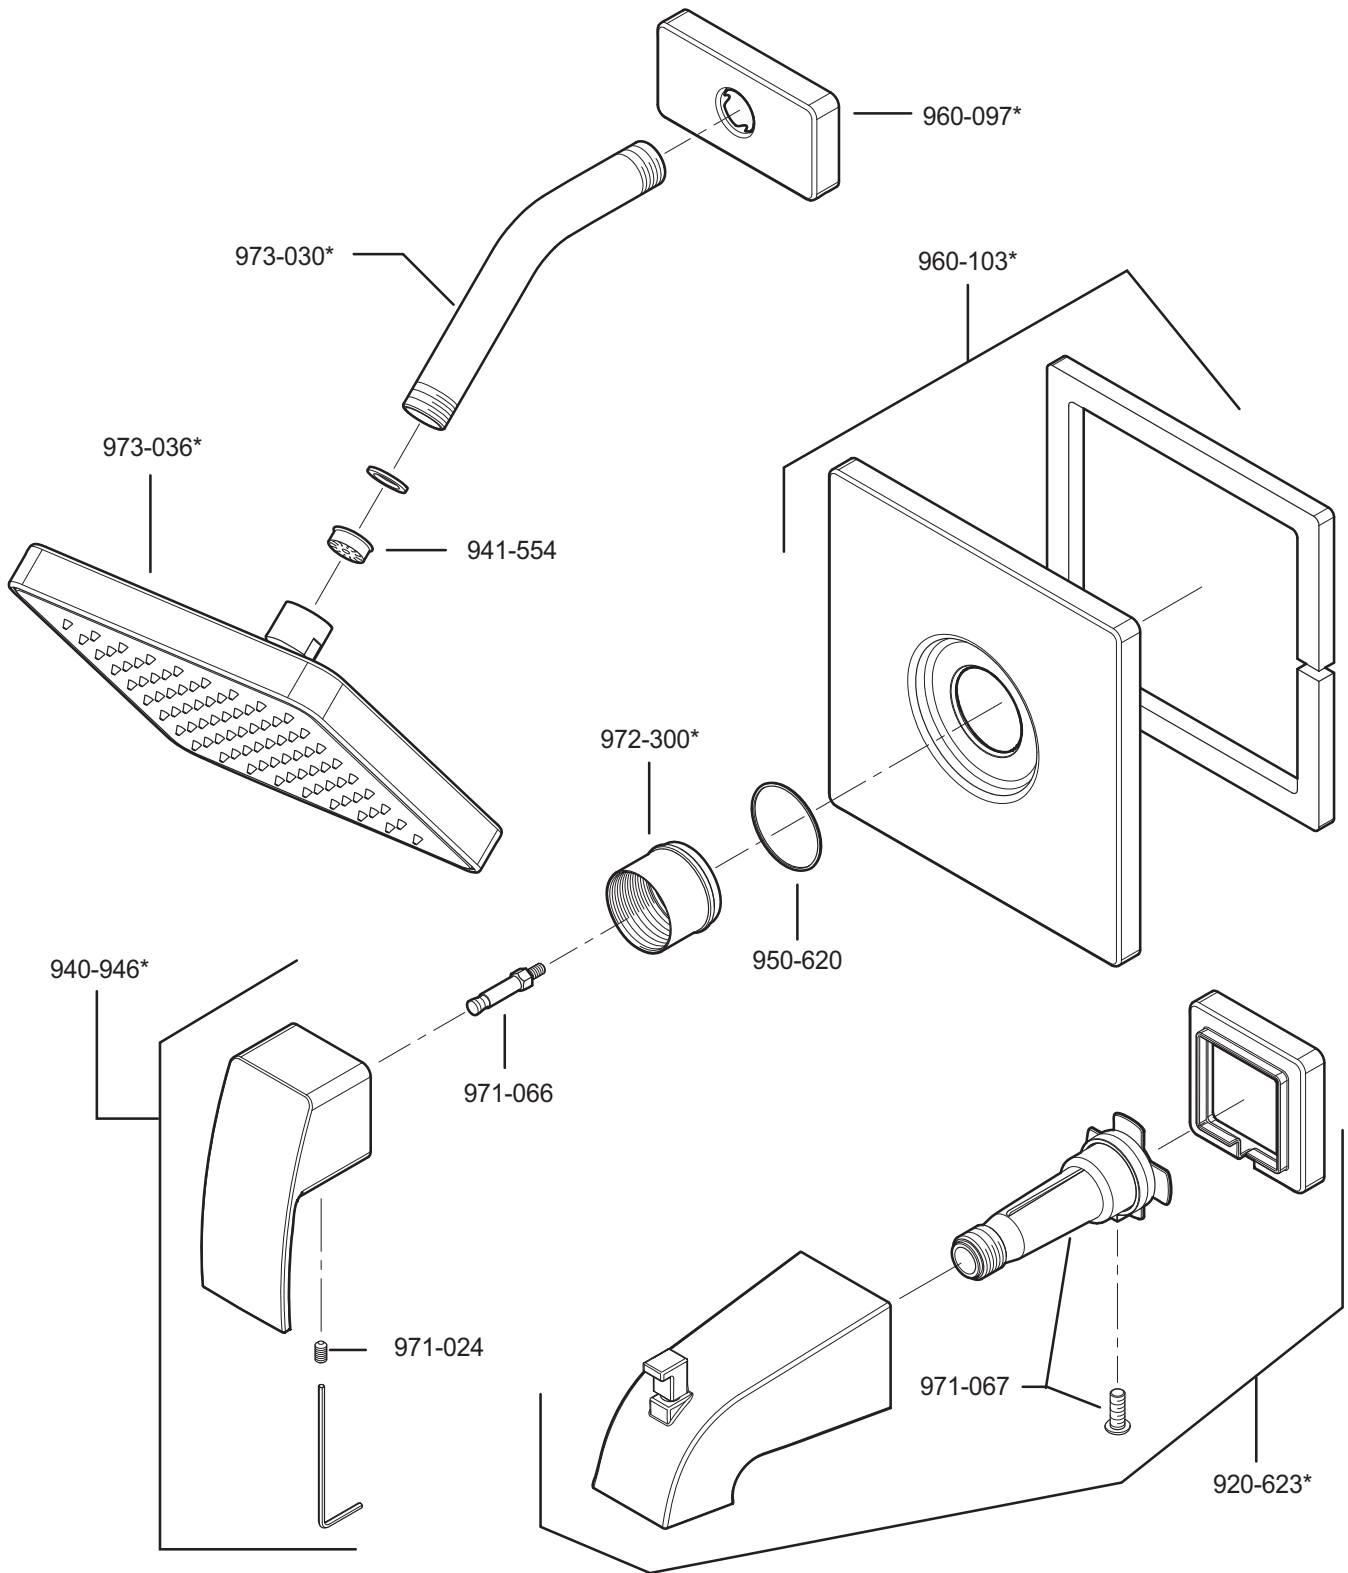

PARTS EXPLOSION

R89 Series Kenzo™ Tub & Shower Trim

**FINISHES \*** Indicates Finish

A Polished Chrome	M Almond	U Rustic Bronze
B Black	N Antique Bronze	V PVD Polished Brass
E Rustic Pewter	P Polished Brass	W White
D PVD Polished Nickel	Q Satin Brass	Y Tuscan Bronze
J PVD Brushed Nickel	R Copper	Z Oil-Rubbed Bronze
K Satin Nickel	S Stainless Steel	
L Satin Stainless	T Biscuit	