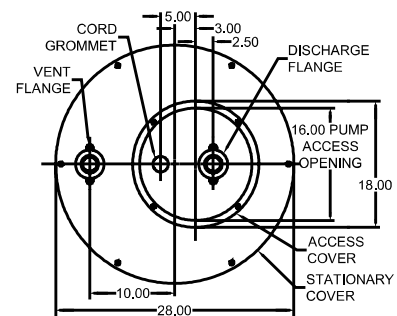

SEWAGE PUMPS

SIMPLEX AND DUPLEX SYSTEMS

SERIES SPECIFICATIONS

Hub kits come complete with all hardware required for installation.

Hub Kits for 18" (46 cm) Dia. Basins

Item No.	Model
113072	4" vinyl hub
113073	4" cast iron hub
113077	6" cast iron hub
113084	4" cast iron hub for 18" fiberglass basin

* No pre-cut hub hole

Hub Kits for 24" (61 cm) Dia. Basins

Item No.	Model
113074	4" cast iron hub
113078	6" cast iron hub

Hub Kits for 30" (76 cm) Dia. Basins

Item No.	Model
113075	4" cast iron hub
113079	6" cast iron hub

Hub Kits for 36" (91.4 cm) Dia. Basins

Item No.	Model
113076	4" vinyl hub
113080	6" cast iron hub
113081	8" cast iron hub

ENGINEERING DATA

18" x 30" Cover

18" x 30" Cover

24" x 36" Simplex Cover

24" x 36" Duplex Cover