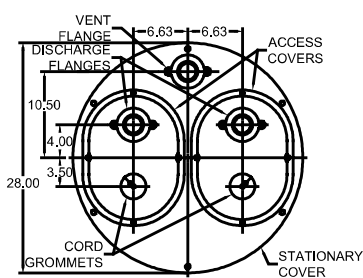

* No pre-cut hub hole

Hub Kits for 24" (61 cm) Dia. Basins

Item No.	Model
113074	4" cast iron hub
113078	6" cast iron hub

Hub Kits for 30" (76 cm) Dia. Basins

Item No.	Model
113075	4" cast iron hub
113079	6" cast iron hub

Hub Kits for 36" (91.4 cm) Dia. Basins

Item No.	Model
113076	4" vinyl hub
113080	6" cast iron hub
113081	8" cast iron hub

ENGINEERING DATA

18" x 30" Cover

18" x 30" Cover

24" x 36" Simplex Cover

24" x 36" Duplex Cover

30" x 36" Simplex Cover

30" x 36" Duplex Cover