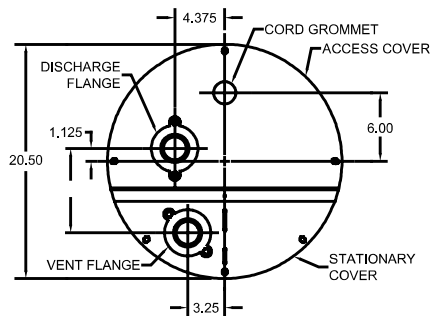

SEWAGE PUMPS

SIMPLEX AND DUPLEX SYSTEMS

SERIES SPECIFICATIONS

Hub kits come complete with all hardware required for installation.

Hub Kits for 18" (46 cm) Dia. Basins

Item No.	Model
113072	4" vinyl hub
113073	4" cast iron hub
113077	6" cast iron hub
113084	4" cast iron hub for 18" fiberglass basin

* No pre-cut hub hole

Hub Kits for 24" (61 cm) Dia. Basins

Item No.	Model
113074	4" cast iron hub
113078	6" cast iron hub

Hub Kits for 30" (76 cm) Dia. Basins

Item No.	Model
113075	4" cast iron hub
113079	6" cast iron hub

Hub Kits for 36" (91.4 cm) Dia. Basins

Item No.	Model
113076	4" vinyl hub
113080	6" cast iron hub
113081	8" cast iron hub

ENGINEERING DATA

18" x 30" Cover

18" x 30" Cover

24" x 36" Simplex Cover

24" x 36" Duplex Cover