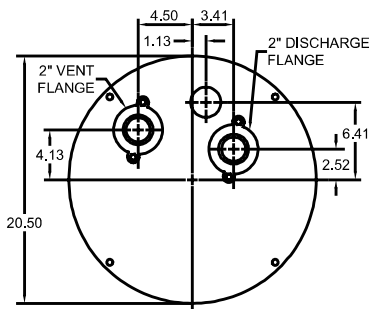

SEWAGE PUMPS

SIMPLEX AND DUPLEX SYSTEMS

SERIES SPECIFICATIONS

Hub kits come complete with all hardware required for installation.

Hub Kits for 18" (46 cm) Dia. Basins

Item No.	Model
113072	4" vinyl hub
113073	4" cast iron hub
113077	6" cast iron hub
113084	4" cast iron hub for 18" fiberglass basin

* No pre-cut hub hole

Hub Kits for 24" (61 cm) Dia. Basins

Item No.	Model
113074	4" cast iron hub
113078	6" cast iron hub

Hub Kits for 30" (76 cm) Dia. Basins

Item No.	Model
113075	4" cast iron hub
113079	6" cast iron hub

Hub Kits for 36" (91.4 cm) Dia. Basins

Item No.	Model
113076	4" vinyl hub
113080	6" cast iron hub
113081	8" cast iron hub

ENGINEERING DATA

18" x 30" Cover

18" x 30" Cover

24" x 36" Simplex Cover

24" x 36" Duplex Cover