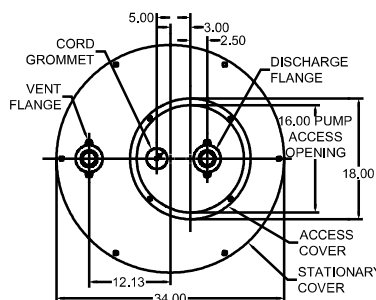

SEWAGE PUMPS

SIMPLEX AND DUPLEX SYSTEMS

SERIES SPECIFICATIONS

Hub kits come complete with all hardware required for installation.

Hub Kits for 18" (46 cm) Dia. Basins

Item No.	Model
113072	4" vinyl hub
113073	4" cast iron hub
113077	6" cast iron hub
113084	4" cast iron hub for 18" fiberglass basin

* No pre-cut hub hole

Hub Kits for 24" (61 cm) Dia. Basins

Item No.	Model
113074	4" cast iron hub
113078	6" cast iron hub

Hub Kits for 30" (76 cm) Dia. Basins

Item No.	Model
113075	4" cast iron hub
113079	6" cast iron hub

Hub Kits for 36" (91.4 cm) Dia. Basins

Item No.	Model
113076	4" vinyl hub
113080	6" cast iron hub
113081	8" cast iron hub

ENGINEERING DATA

18" x 30" Cover

18" x 30" Cover

24" x 36" Simplex Cover

24" x 36" Duplex Cover

30" x 36" Simplex Cover

30" x 36" Duplex Cover