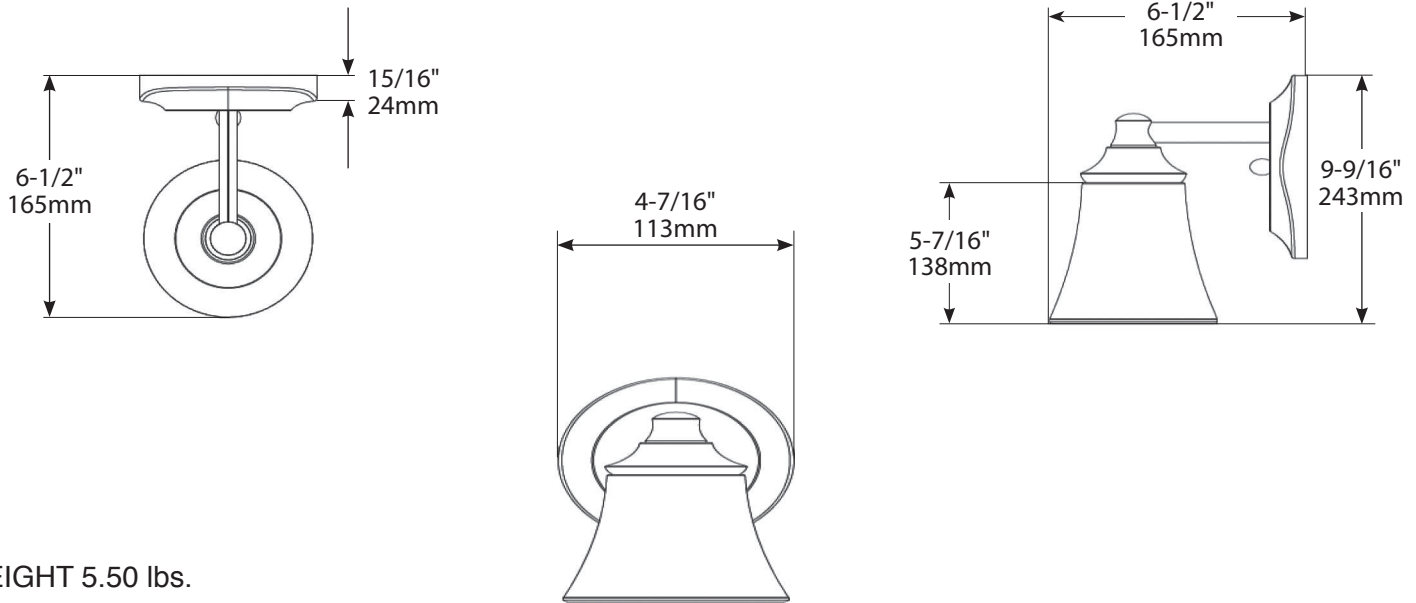

Eva™ Technical Specification

YB2861

1-Globe Light Fixture

Dimensions:

Product Information:

Stock Numbers: YB2861CH – CHROME
YB2861BN – BRUSHED NICKEL
YB2861ORB – OIL RUBBED BRONZE

Globe Service Kit: YB2869

Materials: Zinc, glass

Voltage: 120v

Bulb: 100w max (not included); medium base

UL Listed: Yes – for dry locations

Important Notes: Turn off power during installation. Do not connect or disconnect under load.

Cleaning Notes: Clean only with a soft damp cloth. Do not use commercial or abrasive cleaners.