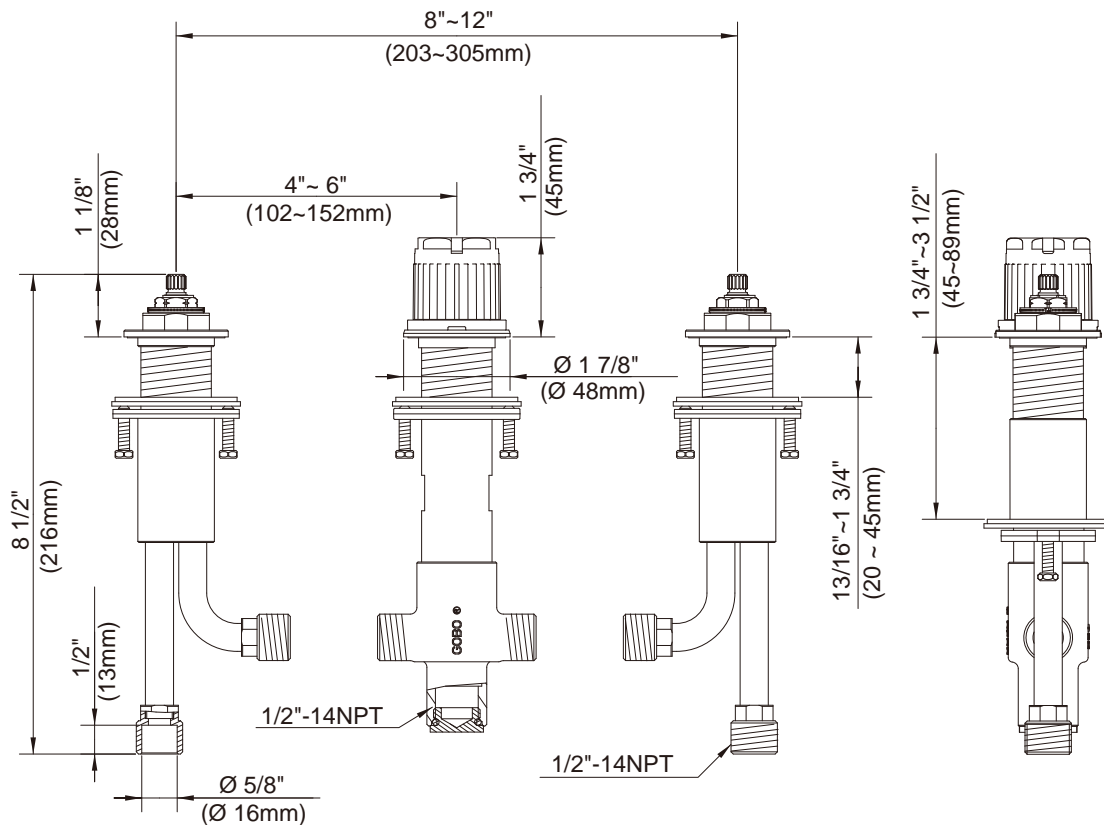

Submittal Information:

Job Name: _____

Location: _____

Contractor: _____

Contact #: _____