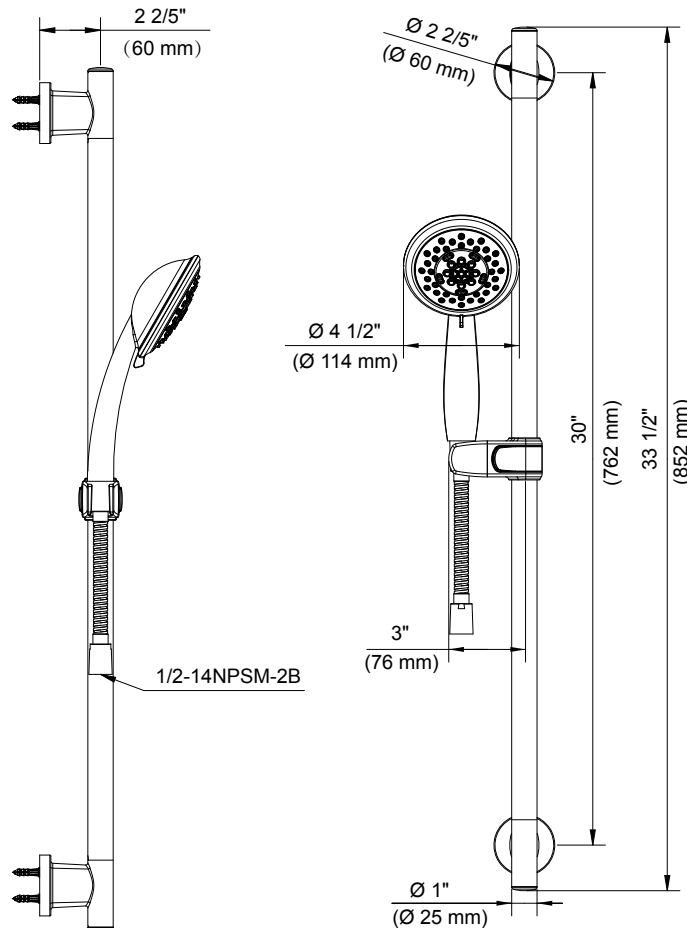

Submittal Information:

Job Name: _____

Location: _____

Contractor: _____

Contact #: _____