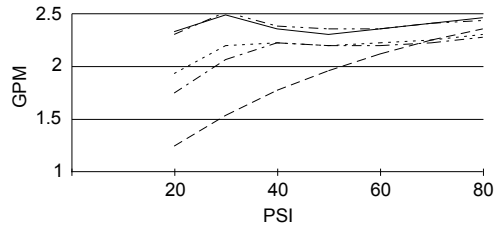

SPECIFICATIONS

VERSA™ 30" SLIDE BAR ASSEMBLY

Model

D461736

Description

- 5 function handshower: wide, centerjet, aeration, massage, and wide + centerjet
- With 30" Versa™ slide bar
- 72" metal hose
- 2.5 gpm maximum flow rate @ 80 PSI

Standards

- UPC/cUPC
- Energy policy act of 1992

- ASME A112.18.1M

Warranty

Danze products are covered by a manufacturer's limited "lifetime" warranty for manufacturing defects.

Flow Rate

—	Wide	- - -	Centerjet	Aeration
- · - · -	Massage	- · - · -	Wide+Centerjet		